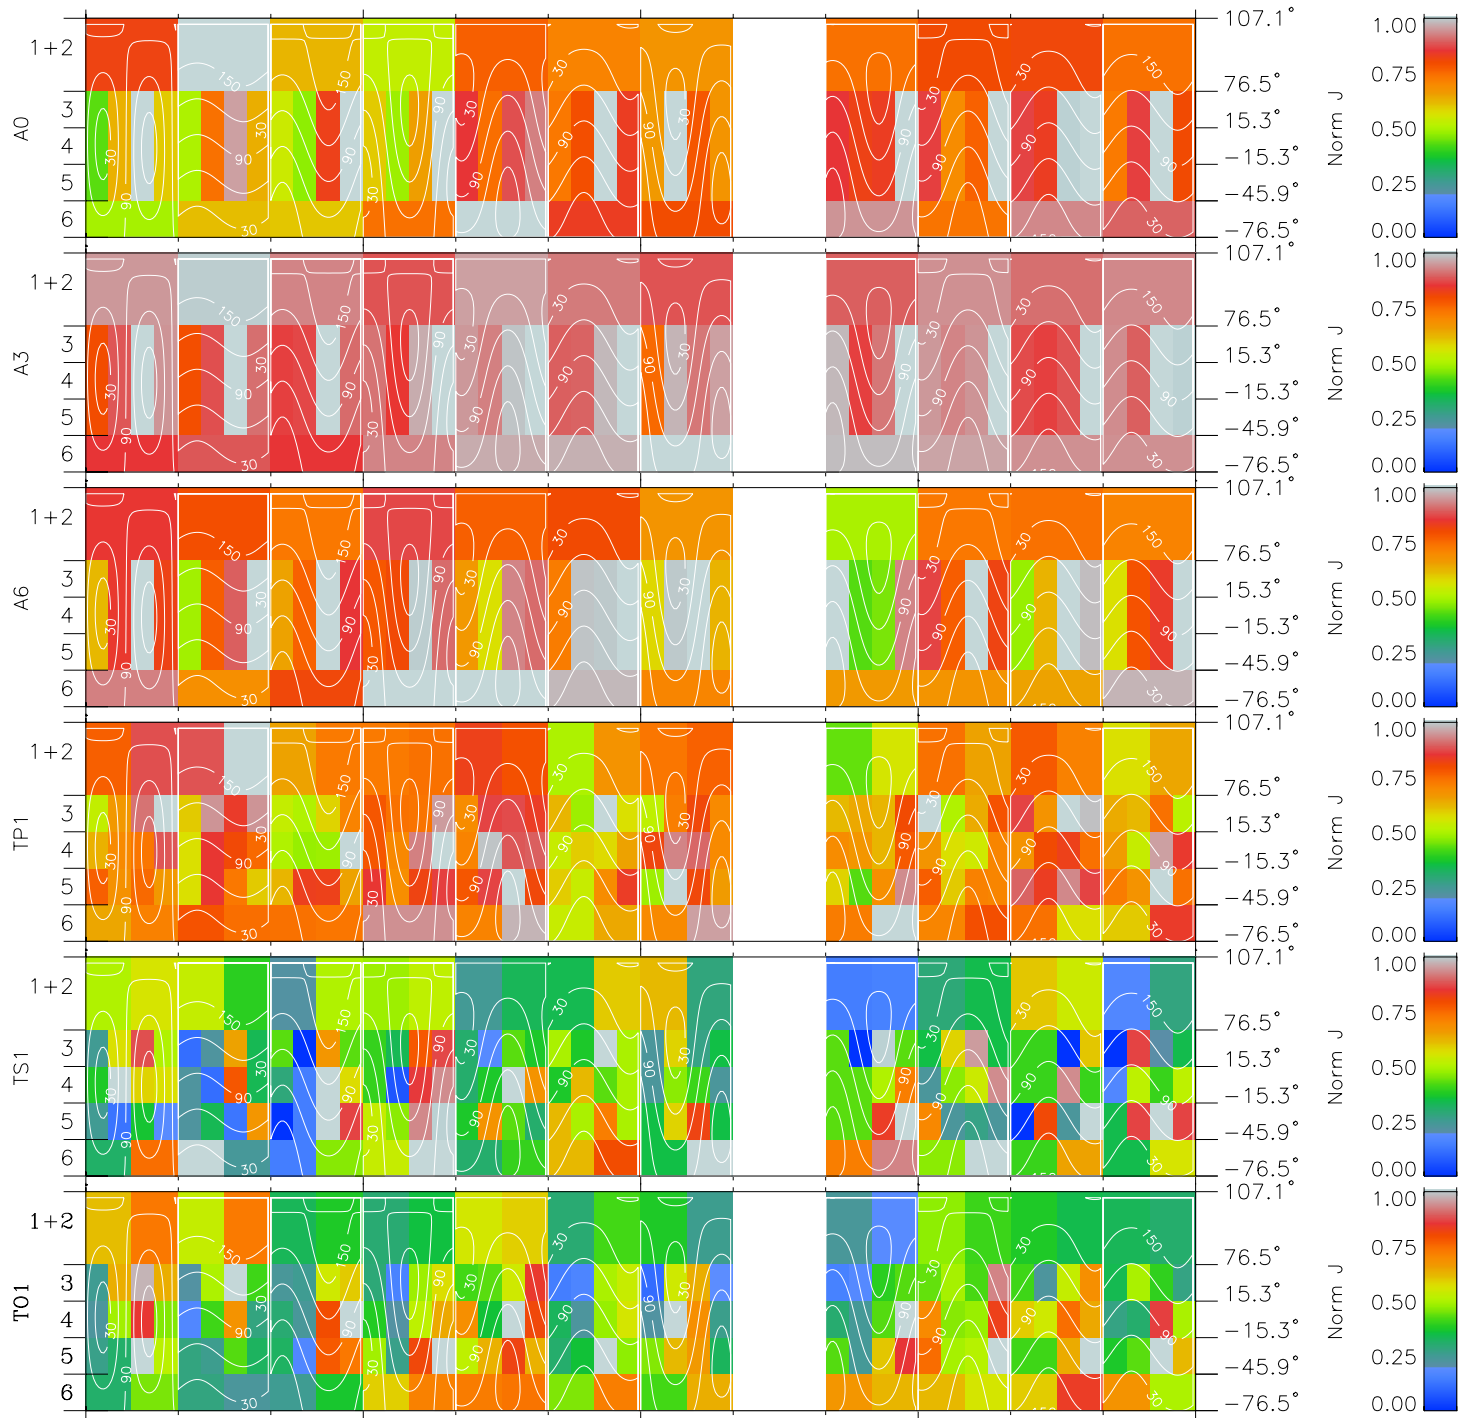

Galileo EPD Real Time All-Sky Anisotropies 98350

Software Version: RTSKY_NORM V 1.20
Data Production: 06-03-00
Plot Production: Sun Sep 16 18:51:13 2001
Color File: wondr3
Geofactor File: 1.1

00:00:00 1998-350	350-06	350-12	350-18	00:00:00 1998-351	
+	+	+	+	+	X JSE(R _j)
-113.15	-113.66	-114.16	-114.65	-115.13	Y JSE(R _j)
38.17	37.94	37.70	37.45	37.20	Z JSE(R _j)
2.87	2.90	2.93	2.95	2.98	

- ◇ = Jupiter look direction
- = Corotation look direction