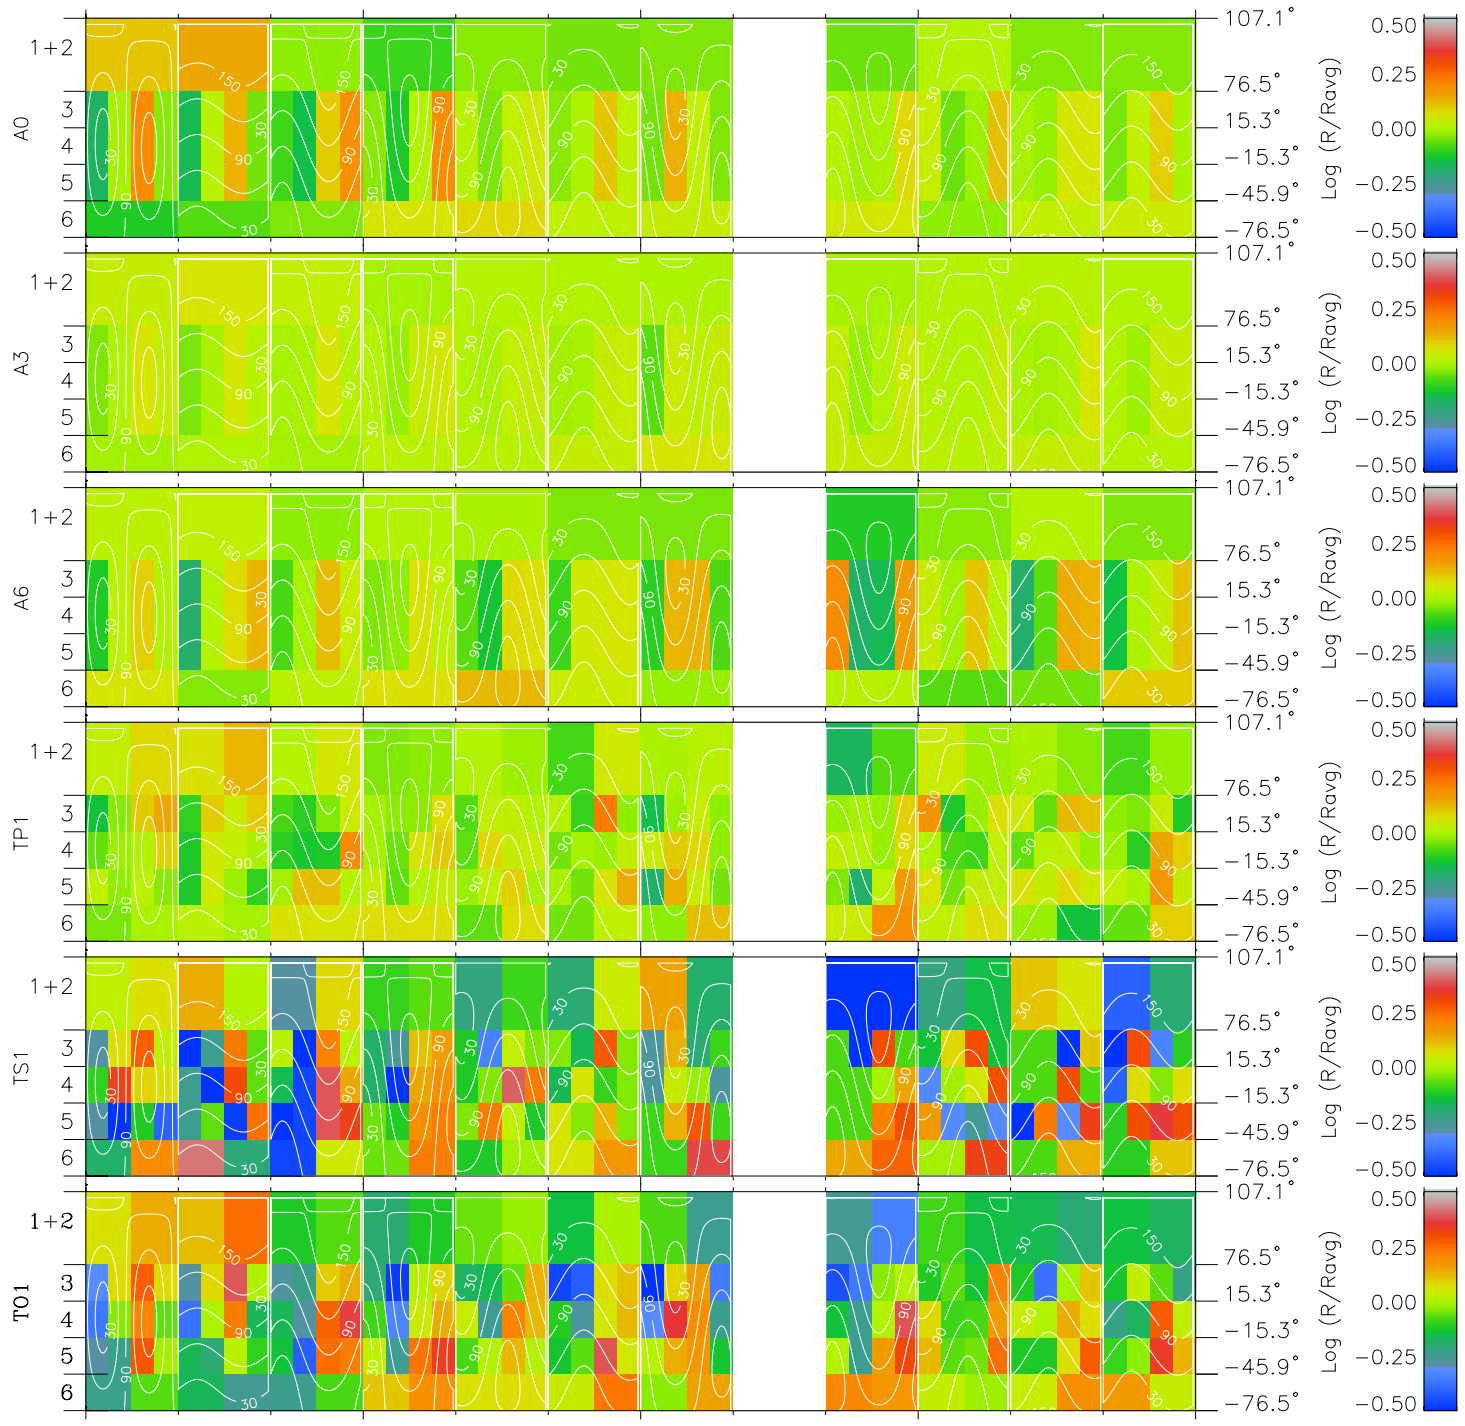

Galileo EPD Real Time All-Sky Anisotropies 98350

Software Version: RTSKY_MEAN V 1.20
 Data Production: 06-03-00
 Plot Production: Sun Sep 16 18:50:47 2001
 Color File: wondr3
 Geofactor File: 1.1

00:00:00 1998-350	350-06	350-12	350-18	00:00:00 1998-351	X JSE(R _j)
+ -113.15 38.17 2.87	+ -113.66 37.94 2.90	+ -114.16 37.70 2.93	+ -114.65 37.45 2.95	+ -115.13 37.20 2.98	Y JSE(R _j)
					Z JSE(R _j)

- ◇ = Jupiter look direction
- = Corotation look direction