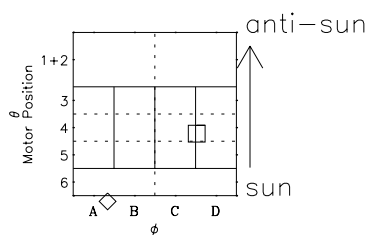

Galileo EPD Real-Time Omni 98350

Software Version: RTLINE_OMNI V 1.20
Data Production: 06-03-00
Plot Production: Sun Sep 16 18:52:24 2001

- ◇ = Jupiter look direction
- = Corotation look direction