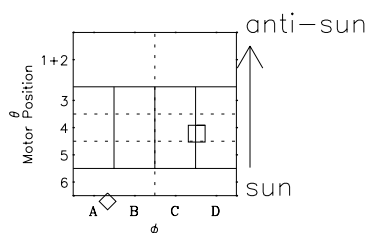

Galileo EPD Real-Time Omni 98350

Software Version: RTLINE_OMNI V 1.20
Data Production: 06-03-00
Plot Production: Sun Sep 16 18:52:23 2001

- ◇ = Jupiter look direction
- = Corotation look direction