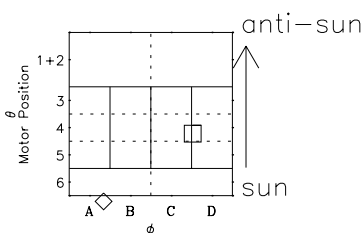

Galileo EPD Real-Time Six-Sector 98350

Software Version: RTLINE_R6 V 1.20
Data Production: 06-03-00
Plot Production: Sun Sep 16 18:52:31 2001

- ◇ = Jupiter look direction
- = Corotation look direction