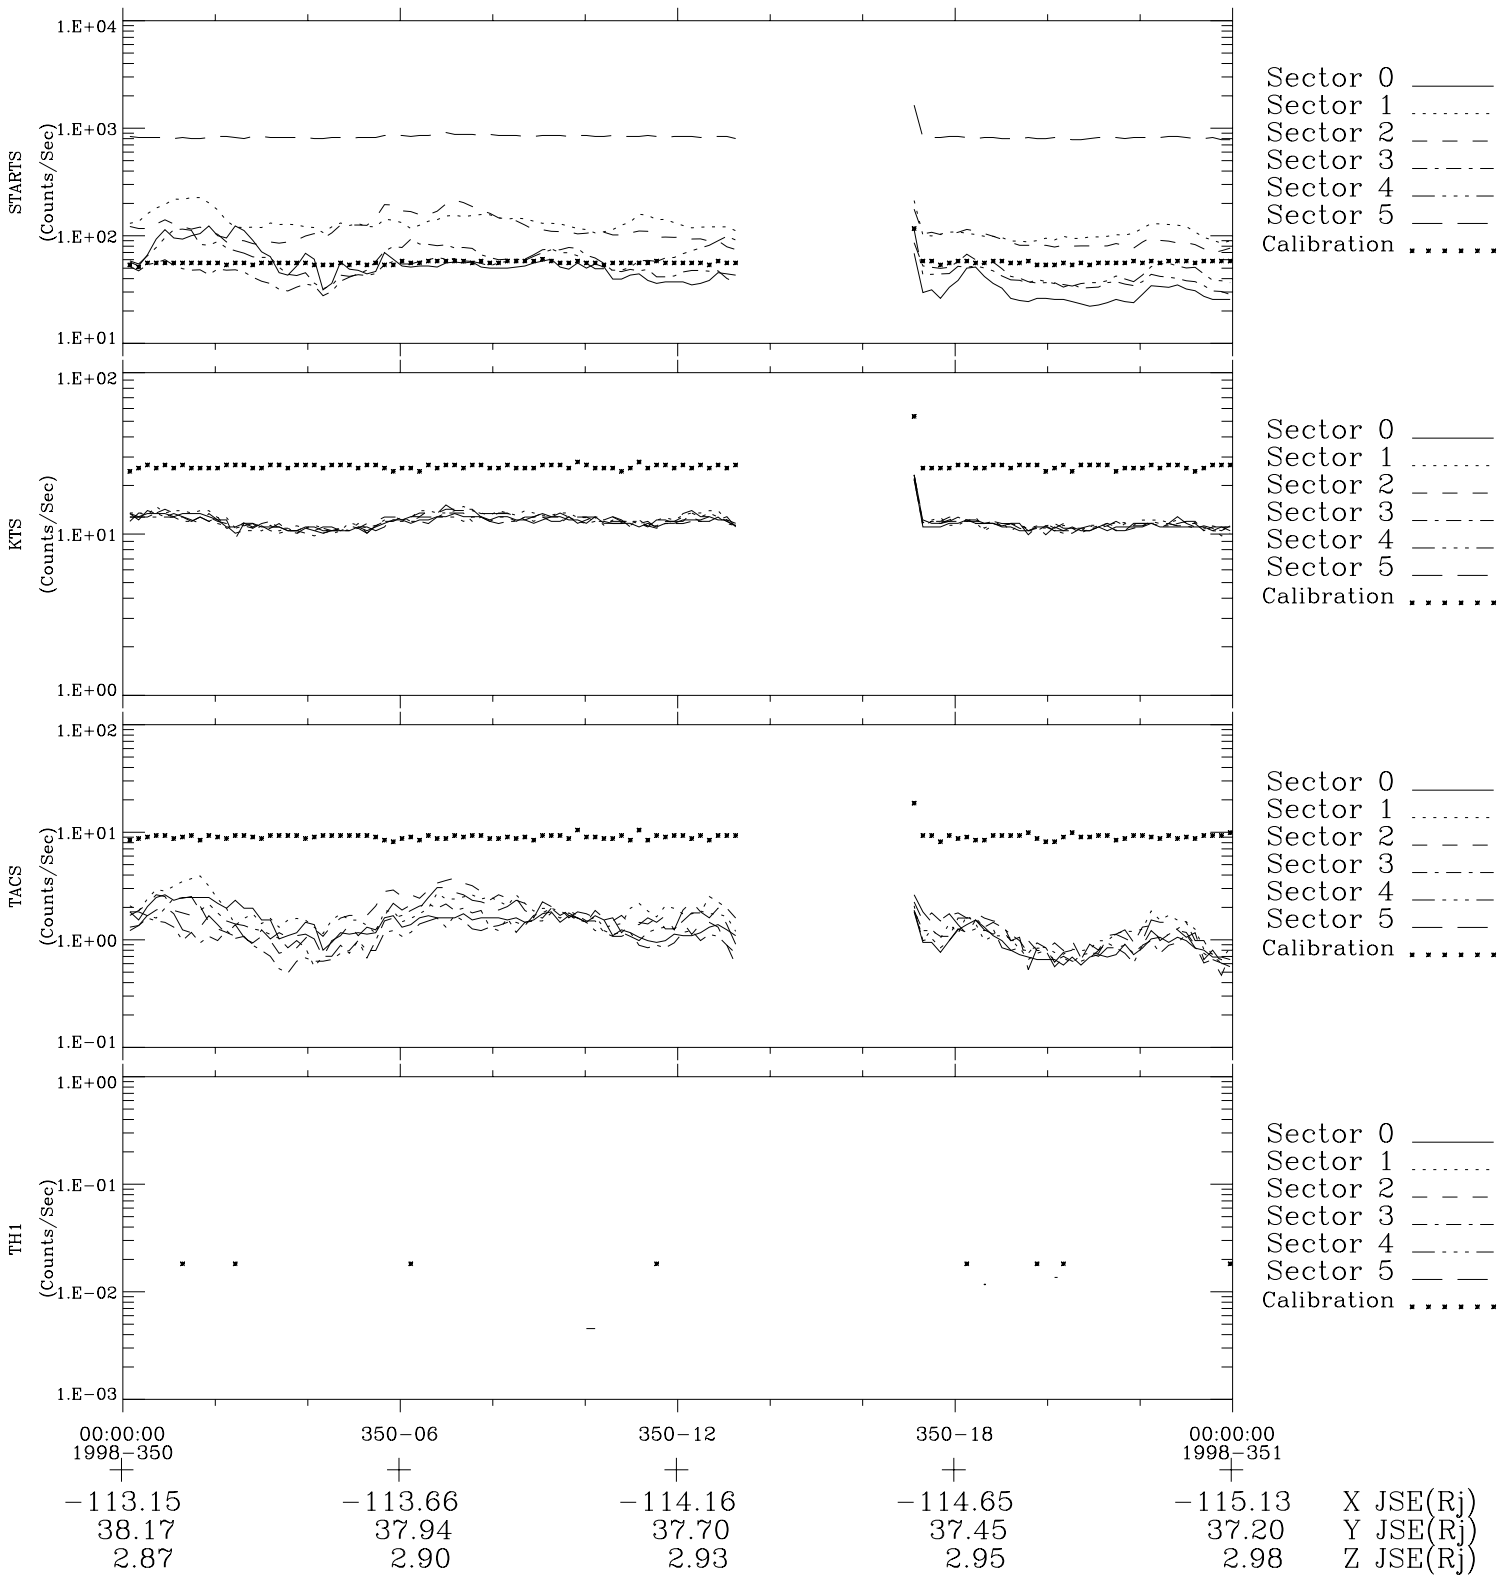

Galileo EPD Real-Time Six-Sector 98350

Software Version: RTLINE_R6 V 1.20
Data Production: 06-03-00
Plot Production: Sun Sep 16 18:52:31 2001

- ◇ = Jupiter look direction
- = Corotation look direction