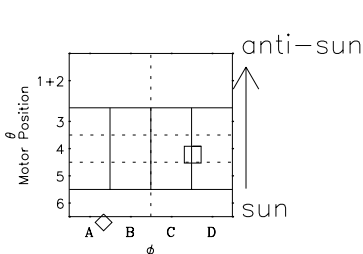

Galileo EPD Real-Time Six-Sector 98350

Software Version: RTLINE_R6 V 1.20
Data Production: 06-03-00
Plot Production: Sun Sep 16 18:52:30 2001

◇ = Jupiter look direction
□ = Corotation look direction