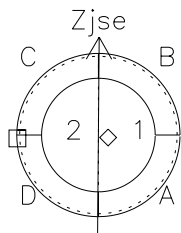

Galileo EPD Real-Time Six-Sector 98350

Software Version: RTLINE_R6 V 1.20
Data Production: 06-03-00
Plot Production: Sun Sep 16 18:52:30 2001

◇ = Jupiter look direction
□ = Corotation look direction