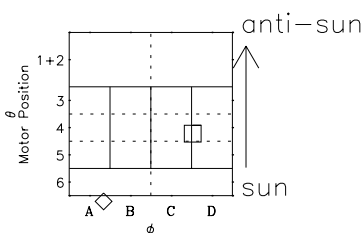

Galileo EPD Real-Time Six-Sector 98350

Software Version: RTLINE_R6 V 1.20
Data Production: 06-03-00
Plot Production: Sun Sep 16 18:52:30 2001

◇ = Jupiter look direction
□ = Corotation look direction