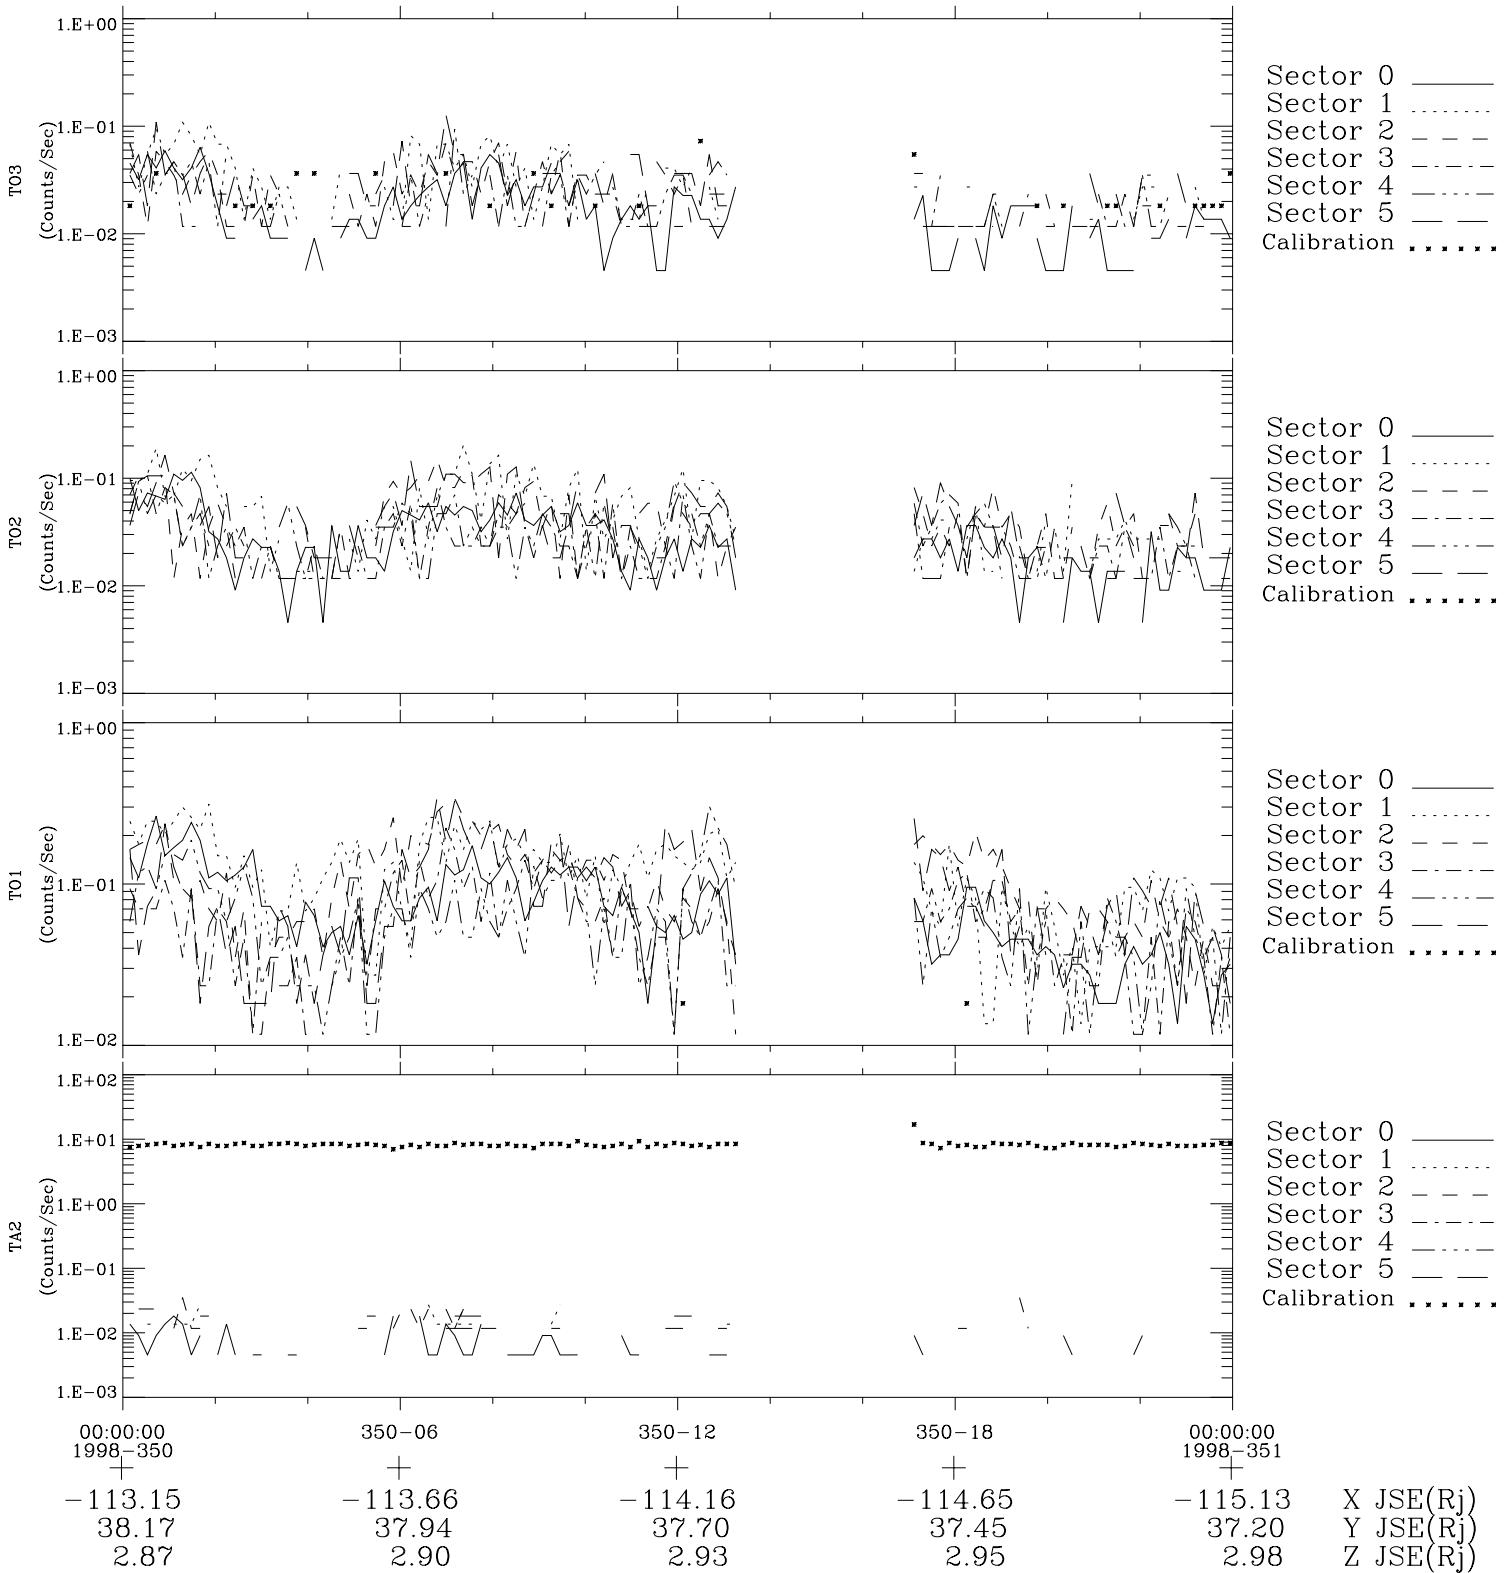

Galileo EPD Real-Time Six-Sector 98350

Software Version: RTLINE_R6 V 1.20
Data Production: 06-03-00
Plot Production: Sun Sep 16 18:52:30 2001

◇ = Jupiter look direction
□ = Corotation look direction