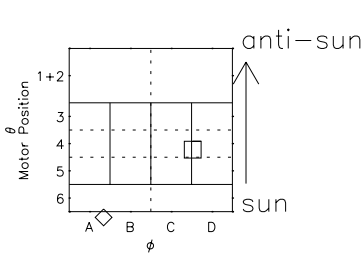

Galileo EPD Real Elevation Anisotropies 98350

Software Version: RTELEV_NORM V 1.20
Data Production: 06-03-00
Plot Production: Sun Sep 16 18:51:50 2001
Color File: wondr3
Geofactor File: 1.1

00:00:00 1998-350	350-06	350-12	350-18	00:00:00 1998-351	
+	+	+	+	+	X JSE(R _j)
-113.15	-113.66	-114.16	-114.65	-115.13	Y JSE(R _j)
38.17	37.94	37.70	37.45	37.20	Z JSE(R _j)
2.87	2.90	2.93	2.95	2.98	

- ◇ = Jupiter look direction
- = Corotation look direction