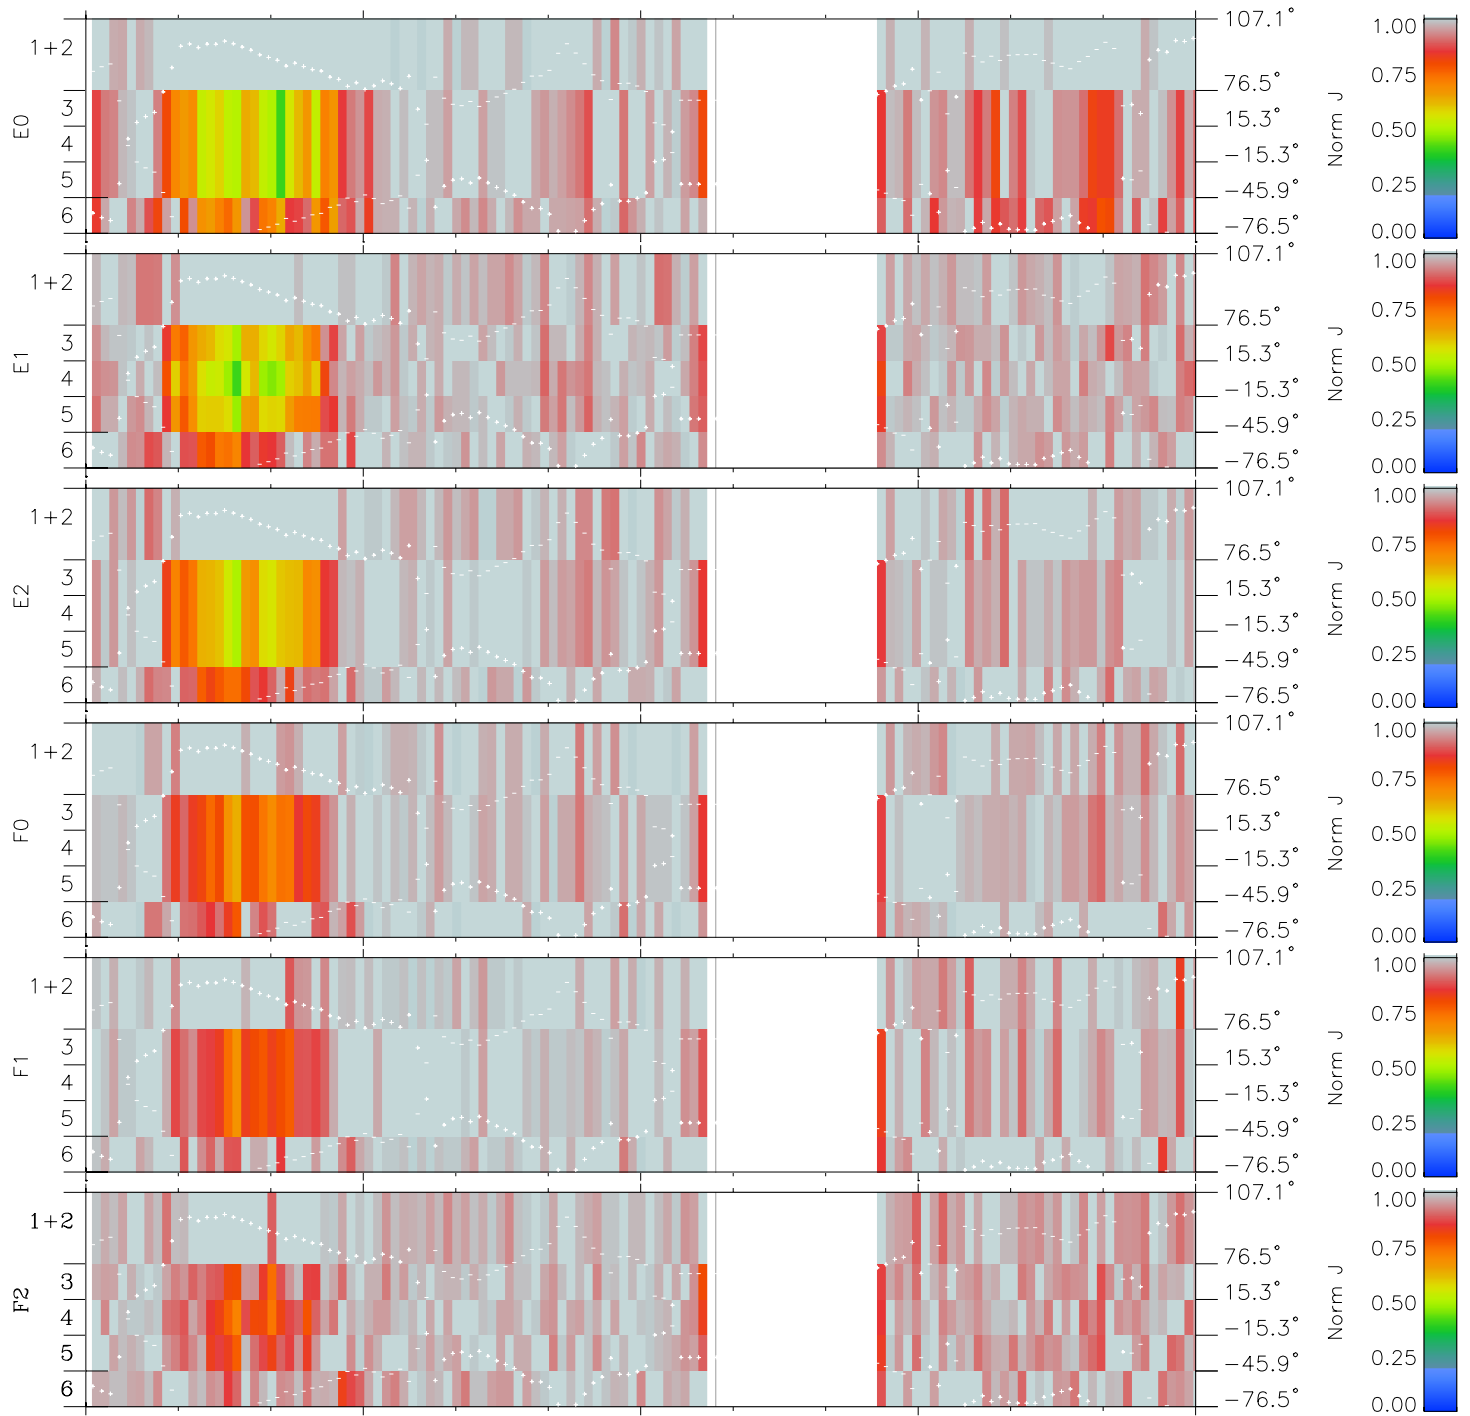

Galileo EPD Real Elevation Anisotropies 98350

Software Version: RTELEV_NORM V 1.20
Data Production: 06-03-00
Plot Production: Sun Sep 16 18:51:50 2001
Color File: wondr3
Geofactor File: 1.1

00:00:00 1998-350	350-06	350-12	350-18	00:00:00 1998-351	
+	+	+	+	+	X JSE(R _j)
-113.15	-113.66	-114.16	-114.65	-115.13	Y JSE(R _j)
38.17	37.94	37.70	37.45	37.20	Z JSE(R _j)
2.87	2.90	2.93	2.95	2.98	

- ◇ = Jupiter look direction
- = Corotation look direction