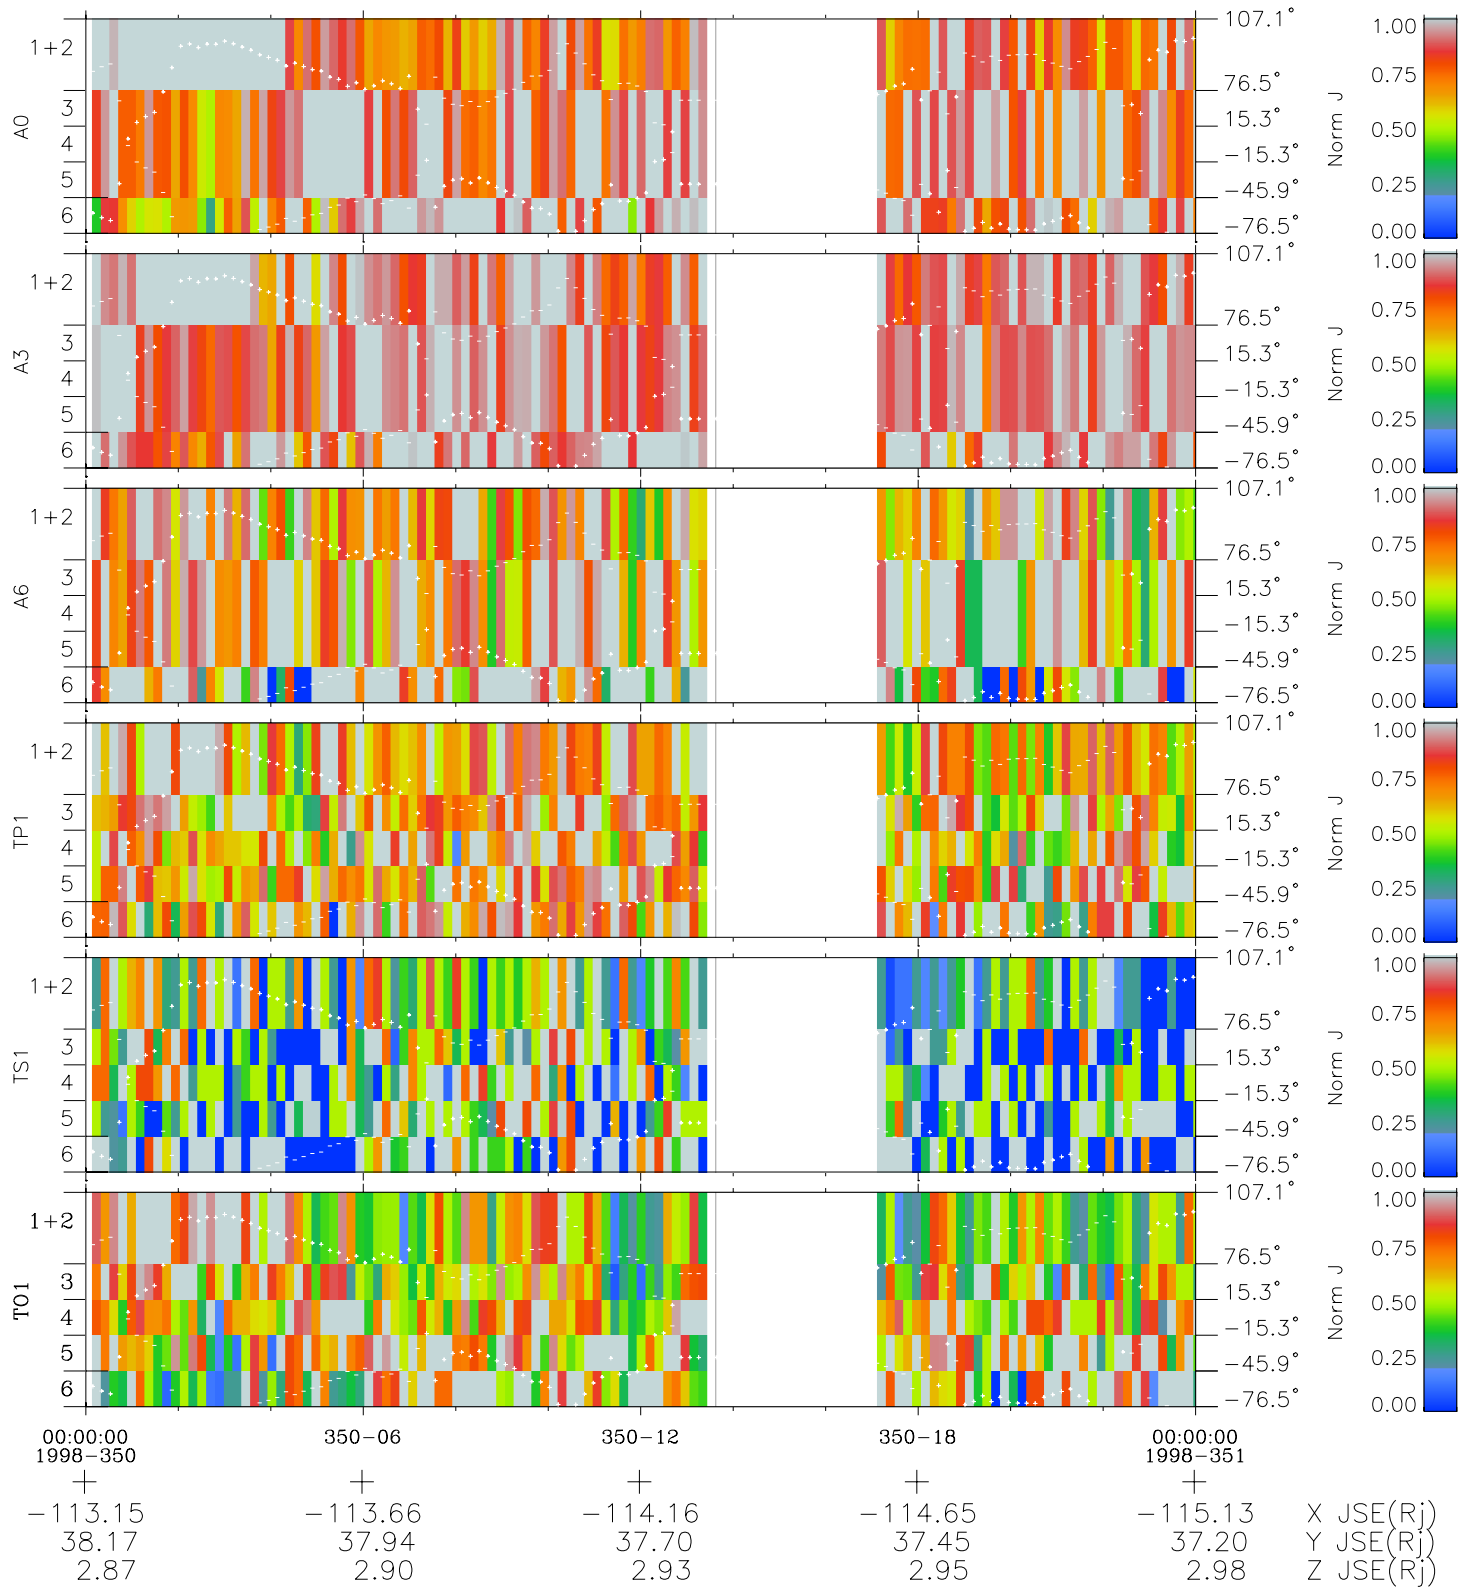

# Galileo EPD Real Elevation Anisotropies 98350

Software Version: RTELEV\_NORM V 1.20  
 Data Production: 06-03-00  
 Plot Production: Sun Sep 16 18:51:45 2001  
 Color File: wondr3  
 Geofactor File: 1.1

- ◇ = Jupiter look direction
- = Corotation look direction