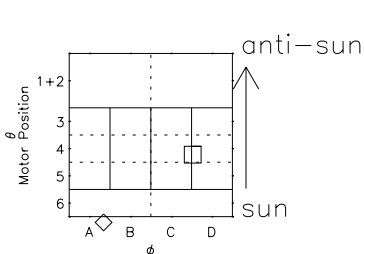

# Galileo EPD Real Elevation Anisotropies 98350

Software Version: RTELEV\_MEAN V 1.20  
Data Production: 06-03-00  
Plot Production: Sun Sep 16 18:51:25 2001  
Color File: wondr3  
Geofactor File: 1.1

- ◇ = Jupiter look direction
- = Corotation look direction