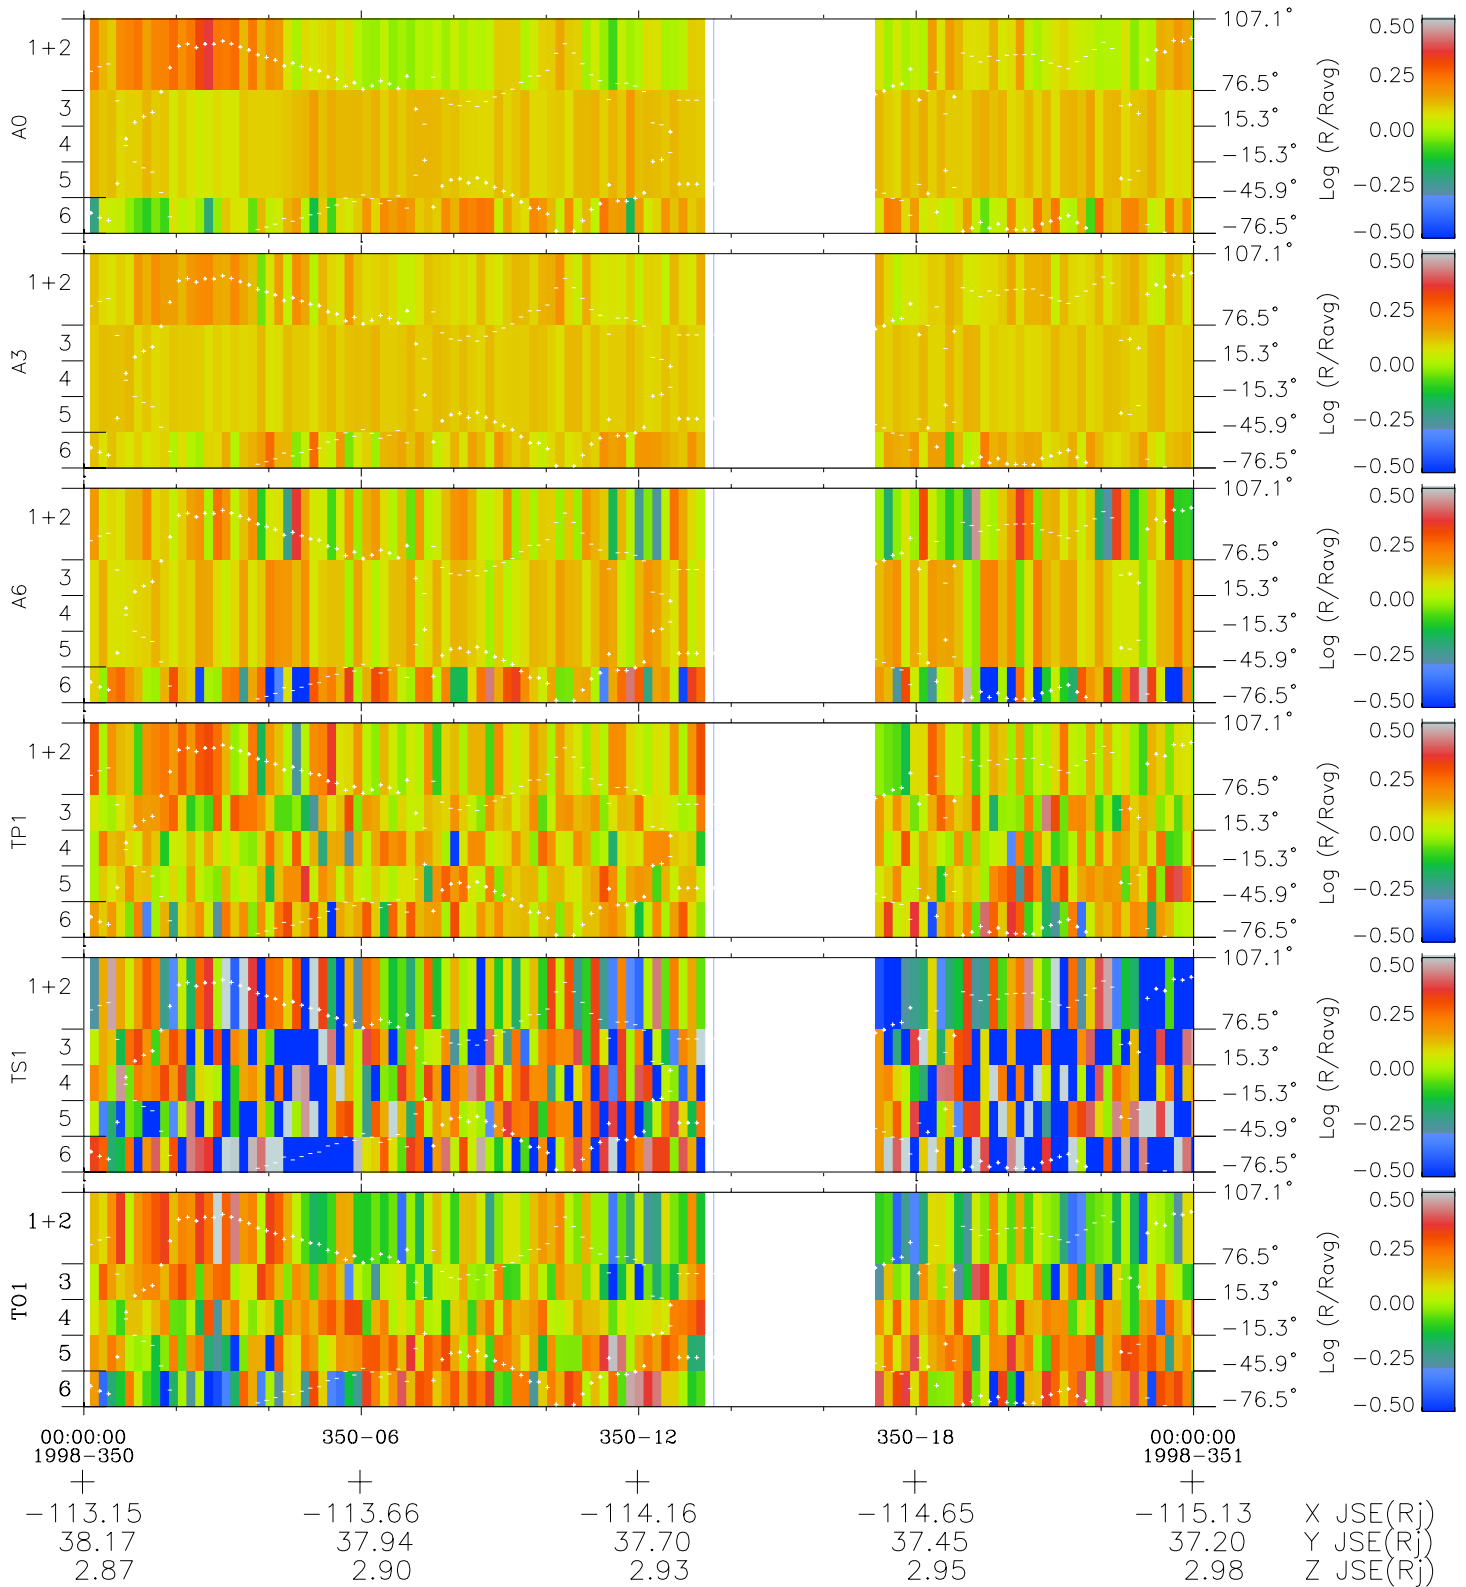

# Galileo EPD Real Elevation Anisotropies 98350

Software Version: RTELEV\_MEAN V 1.20  
Data Production: 06-03-00  
Plot Production: Sun Sep 16 18:51:25 2001  
Color File: wondr3  
Geofactor File: 1.1

- ◇ = Jupiter look direction
- = Corotation look direction