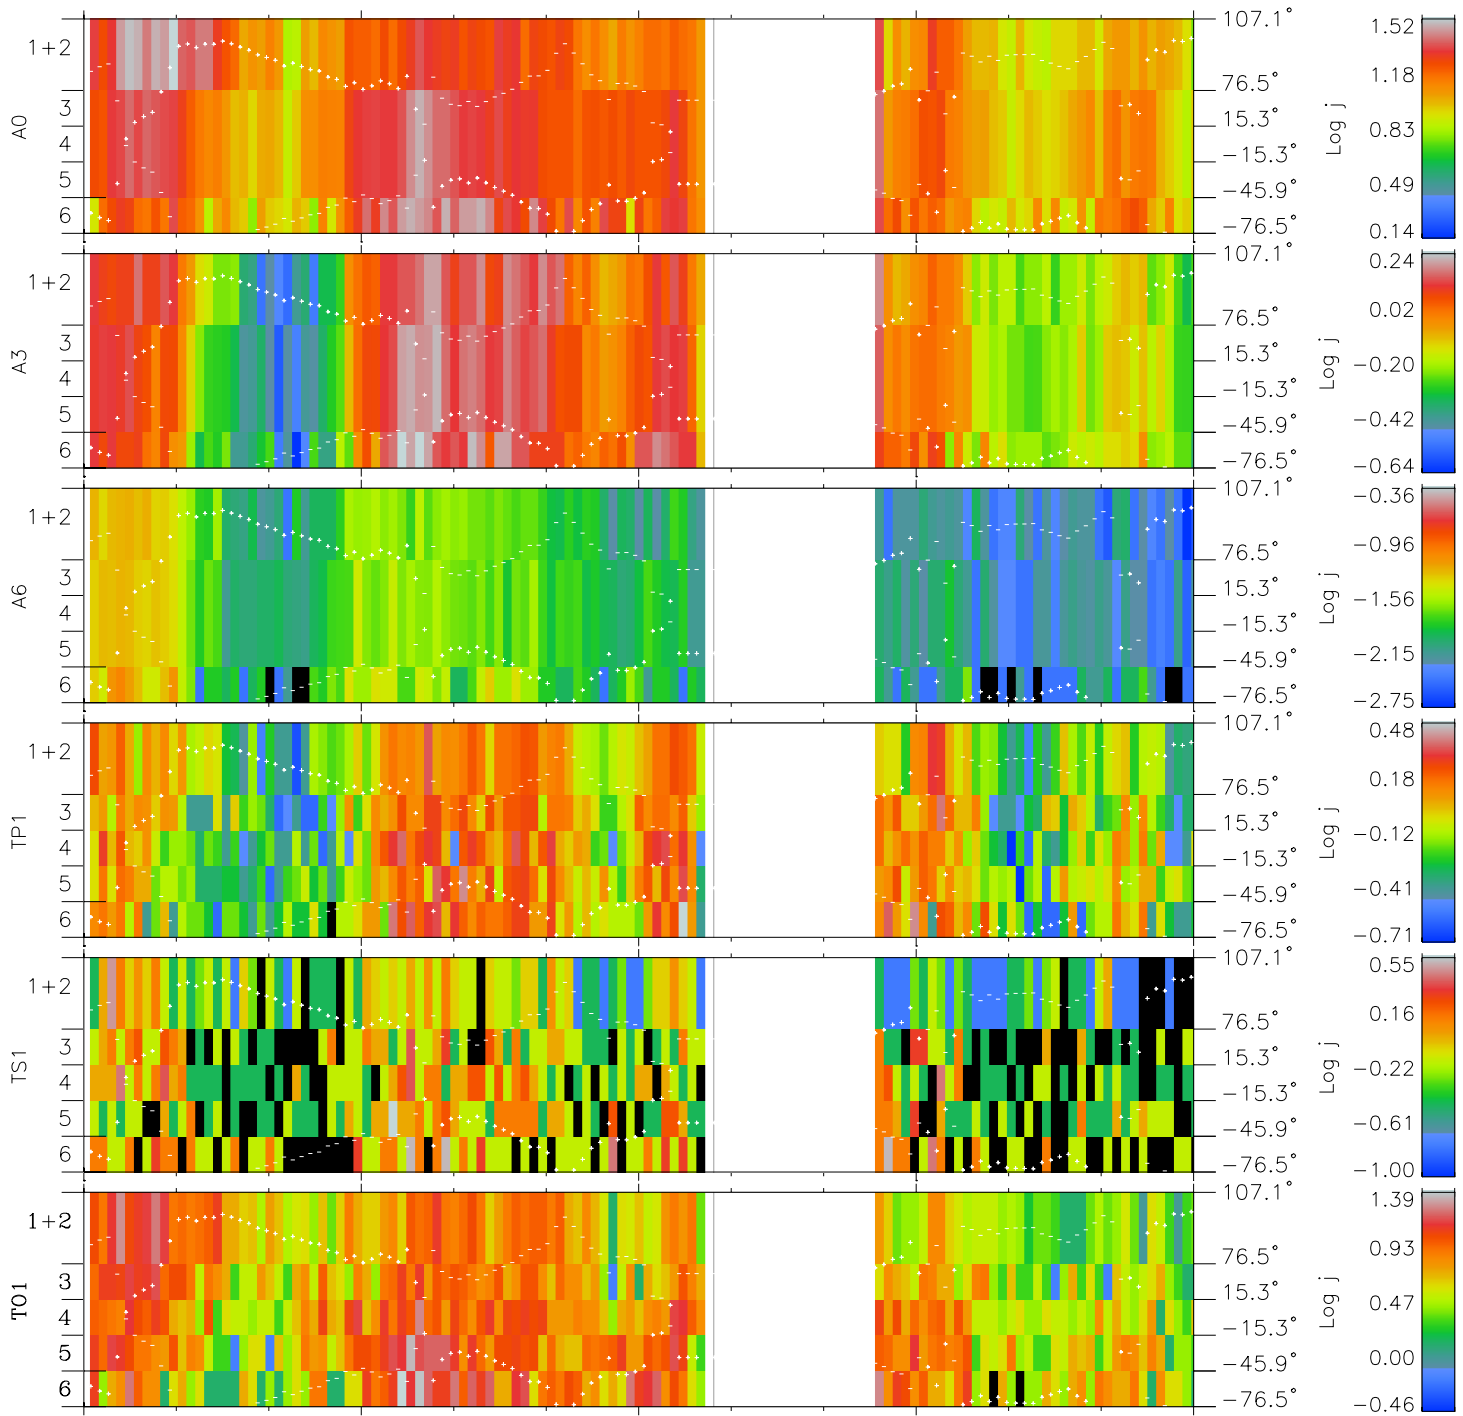

# Galileo EPD Real Elevation Anisotropies 98350

Software Version: RTELEV\_FLUX V 1.20  
Data Production: 06-03-00  
Plot Production: Sun Sep 16 18:51:35 2001  
Color File: wondr3  
Geofactor File: 1.1

00:00:00 1998-350	350-06	350-12	350-18	00:00:00 1998-351	
+	+	+	+	+	X JSE(R <sub>j</sub> )
-113.15	-113.66	-114.16	-114.65	-115.13	Y JSE(R <sub>j</sub> )
38.17	37.94	37.70	37.45	37.20	Z JSE(R <sub>j</sub> )
2.87	2.90	2.93	2.95	2.98	

- ◇ = Jupiter look direction
- = Corotation look direction