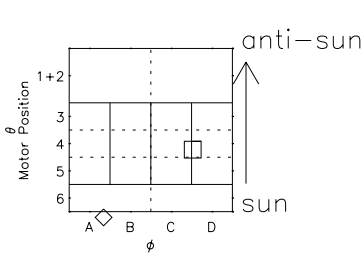

# Galileo EPD Real Elevation Anisotropies 98350

Software Version: RTELEV\_FLUX V 1.20  
Data Production: 06-03-00  
Plot Production: Sun Sep 16 18:51:35 2001  
Color File: wondr3  
Geofactor File: 1.1

00:00:00 1998-350	350-06	350-12	350-18	00:00:00 1998-351	
+	+	+	+	+	X JSE(R <sub>j</sub> )
-113.15	-113.66	-114.16	-114.65	-115.13	Y JSE(R <sub>j</sub> )
38.17	37.94	37.70	37.45	37.20	Z JSE(R <sub>j</sub> )
2.87	2.90	2.93	2.95	2.98	

- ◇ = Jupiter look direction
- = Corotation look direction