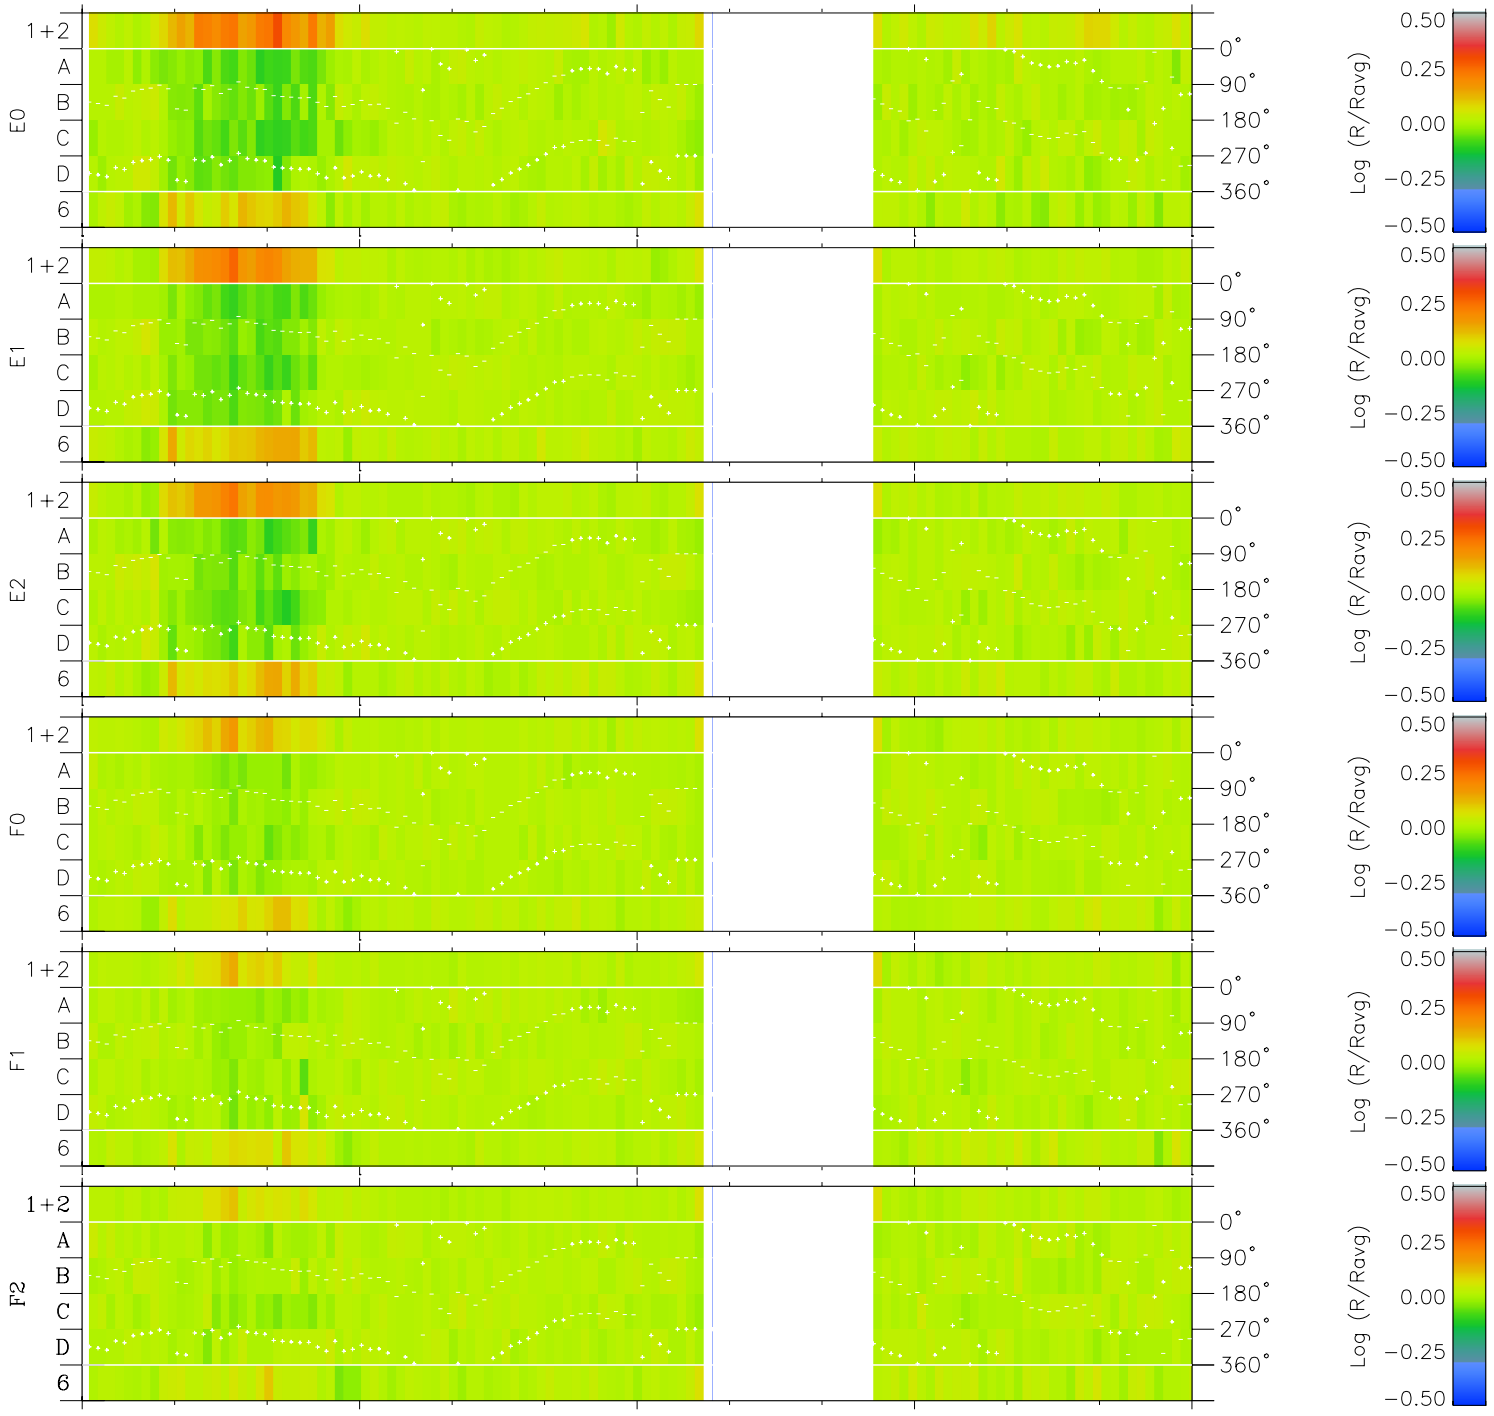

Galileo EPD Real Time Azimuth Anisotropies 98350

Software Version: RTAZIM_MEAN V 1.20
 Data Production: 06-03-00
 Plot Production: Sun Sep 16 18:51:59 2001
 Color File: wondr3
 Geofactor File: 1.1

00:00:00 1998-350	350-06	350-12	350-18	00:00:00 1998-351	
+	+	+	+	+	X JSE(R _j)
-113.15	-113.66	-114.16	-114.65	-115.13	Y JSE(R _j)
38.17	37.94	37.70	37.45	37.20	Z JSE(R _j)
2.87	2.90	2.93	2.95	2.98	

◇ = Jupiter look direction
 □ = Corotation look direction