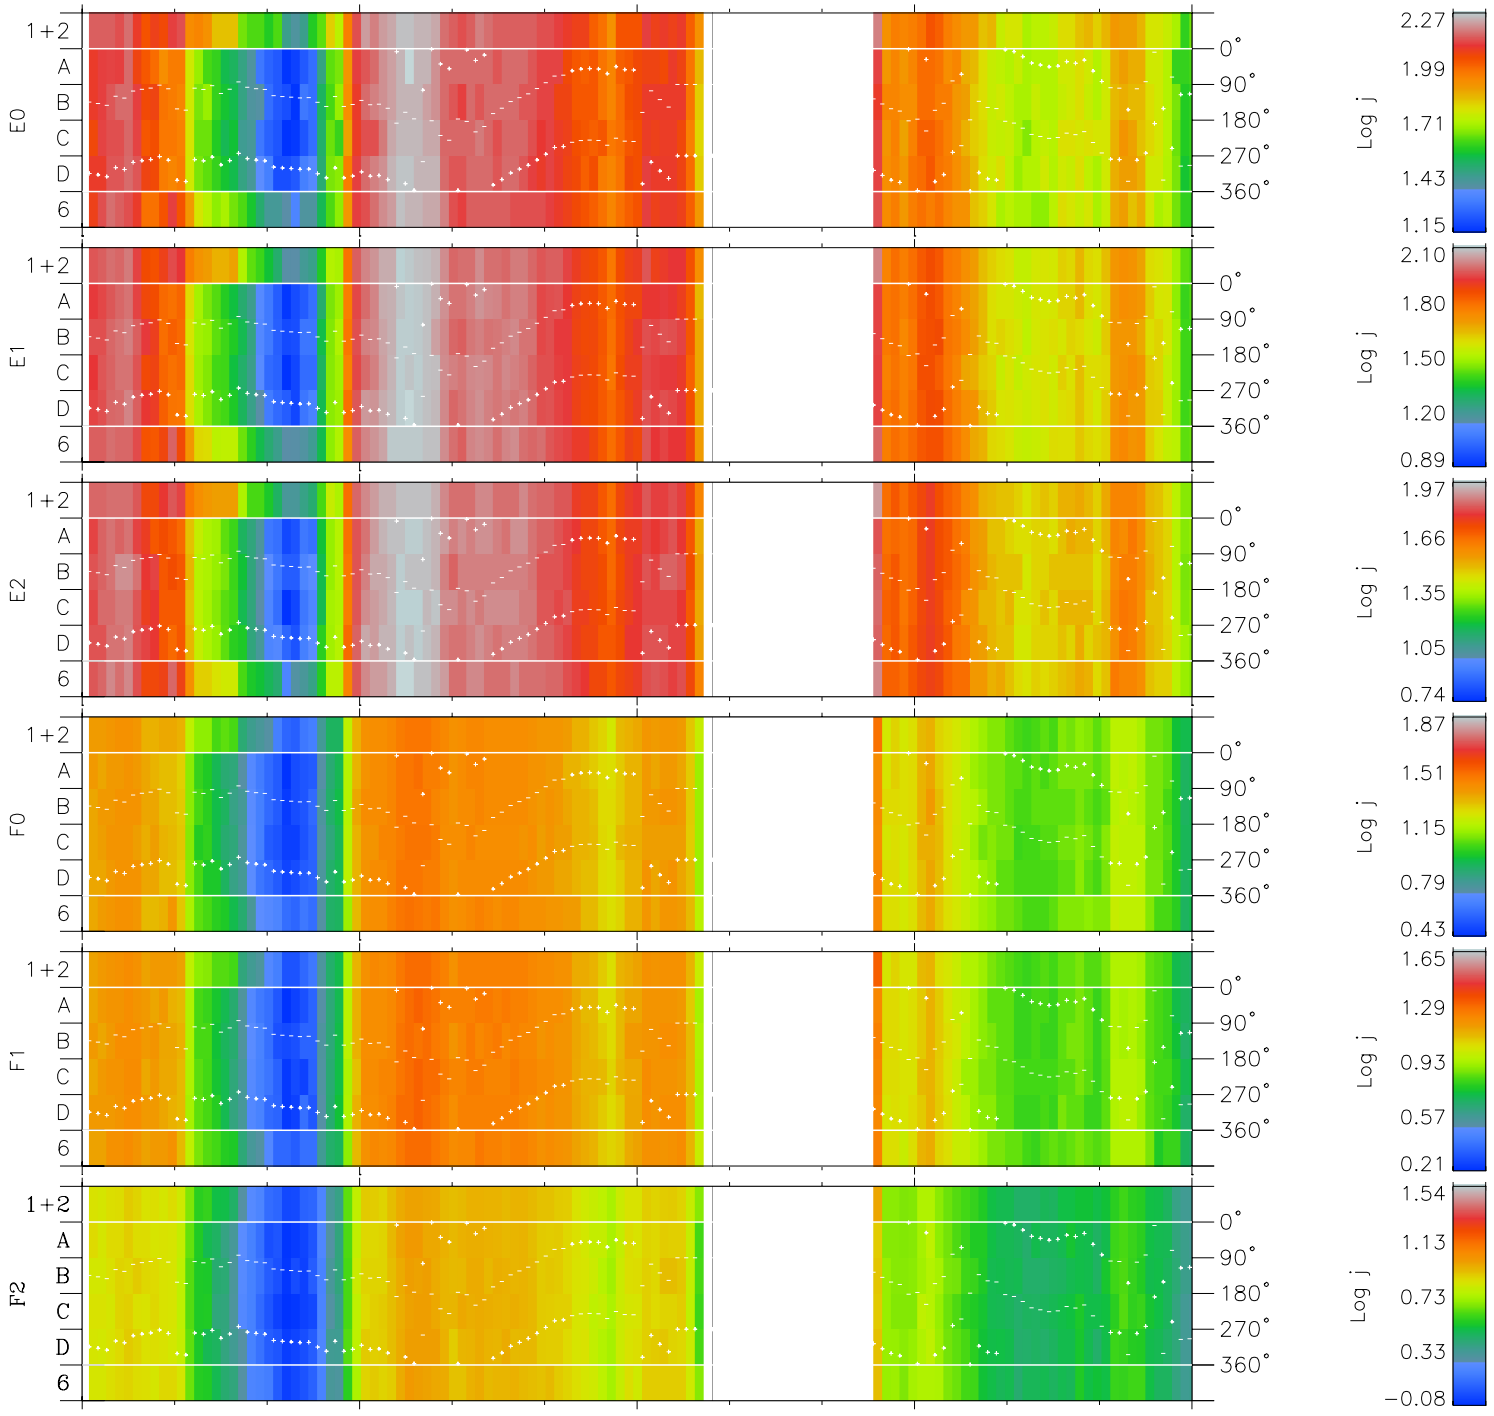

Galileo EPD Real Time Azimuth Anisotropies 98350

Software Version: RTAZIM_FLUX V 1.20
 Data Production: 06-03-00
 Plot Production: Sun Sep 16 18:52:08 2001
 Color File: wondr3
 Geofactor File: 1.1

Time	X JSE(R _j)	Y JSE(R _j)	Z JSE(R _j)
00:00:00 1998-350	-113.15	38.17	2.87
350-06	-113.66	37.94	2.90
350-12	-114.16	37.70	2.93
350-18	-114.65	37.45	2.95
00:00:00 1998-351	-115.13	37.20	2.98

◇ = Jupiter look direction
 □ = Corotation look direction