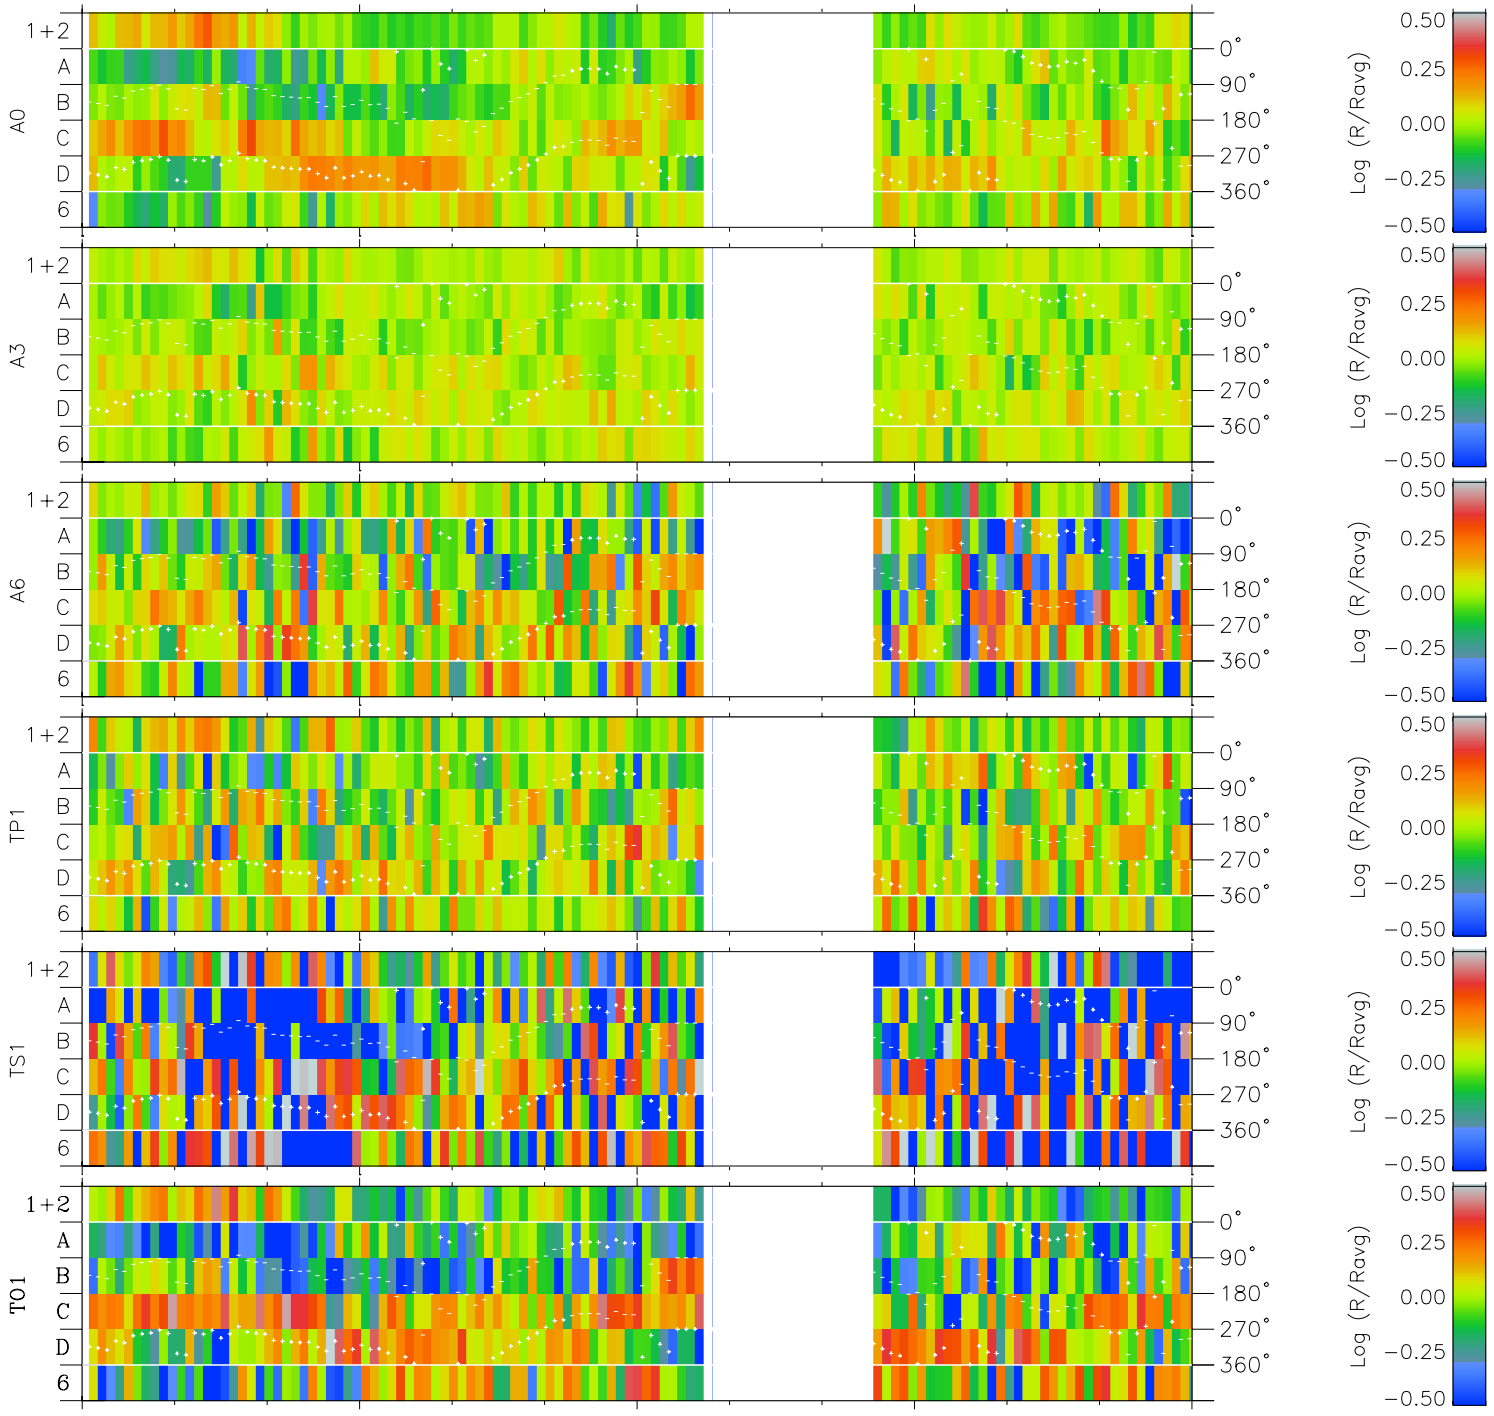

Galileo EPD Real Time Azimuth Anisotropies 98350

Software Version: RTAZIM_MEAN V 1.20
Data Production: 06-03-00
Plot Production: Sun Sep 16 18:51:55 2001
Color File: wondr3
Geofactor File: 1.1

| 00:00:00 1998-350 | 350-06 | 350-12 | 350-18 | 00:00:00 1998-351 | |
|----------------------|---------|---------|---------|----------------------|----------------|
| + | + | + | + | + | |
| -113.15 | -113.66 | -114.16 | -114.65 | -115.13 | X JSE(R_j) |
| 38.17 | 37.94 | 37.70 | 37.45 | 37.20 | Y JSE(R_j) |
| 2.87 | 2.90 | 2.93 | 2.95 | 2.98 | Z JSE(R_j) |

- ◇ = Jupiter look direction
- = Corotation look direction