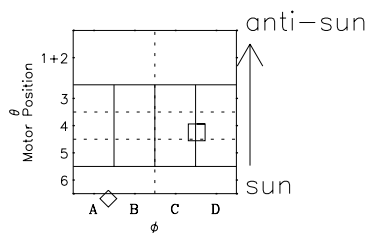

Galileo EPD Real-Time Omni 98349

Software Version: RTLINE_OMNI V 1.20
Data Production: 06-03-00
Plot Production: Sun Sep 16 18:44:47 2001

◇ = Jupiter look direction
□ = Corotation look direction