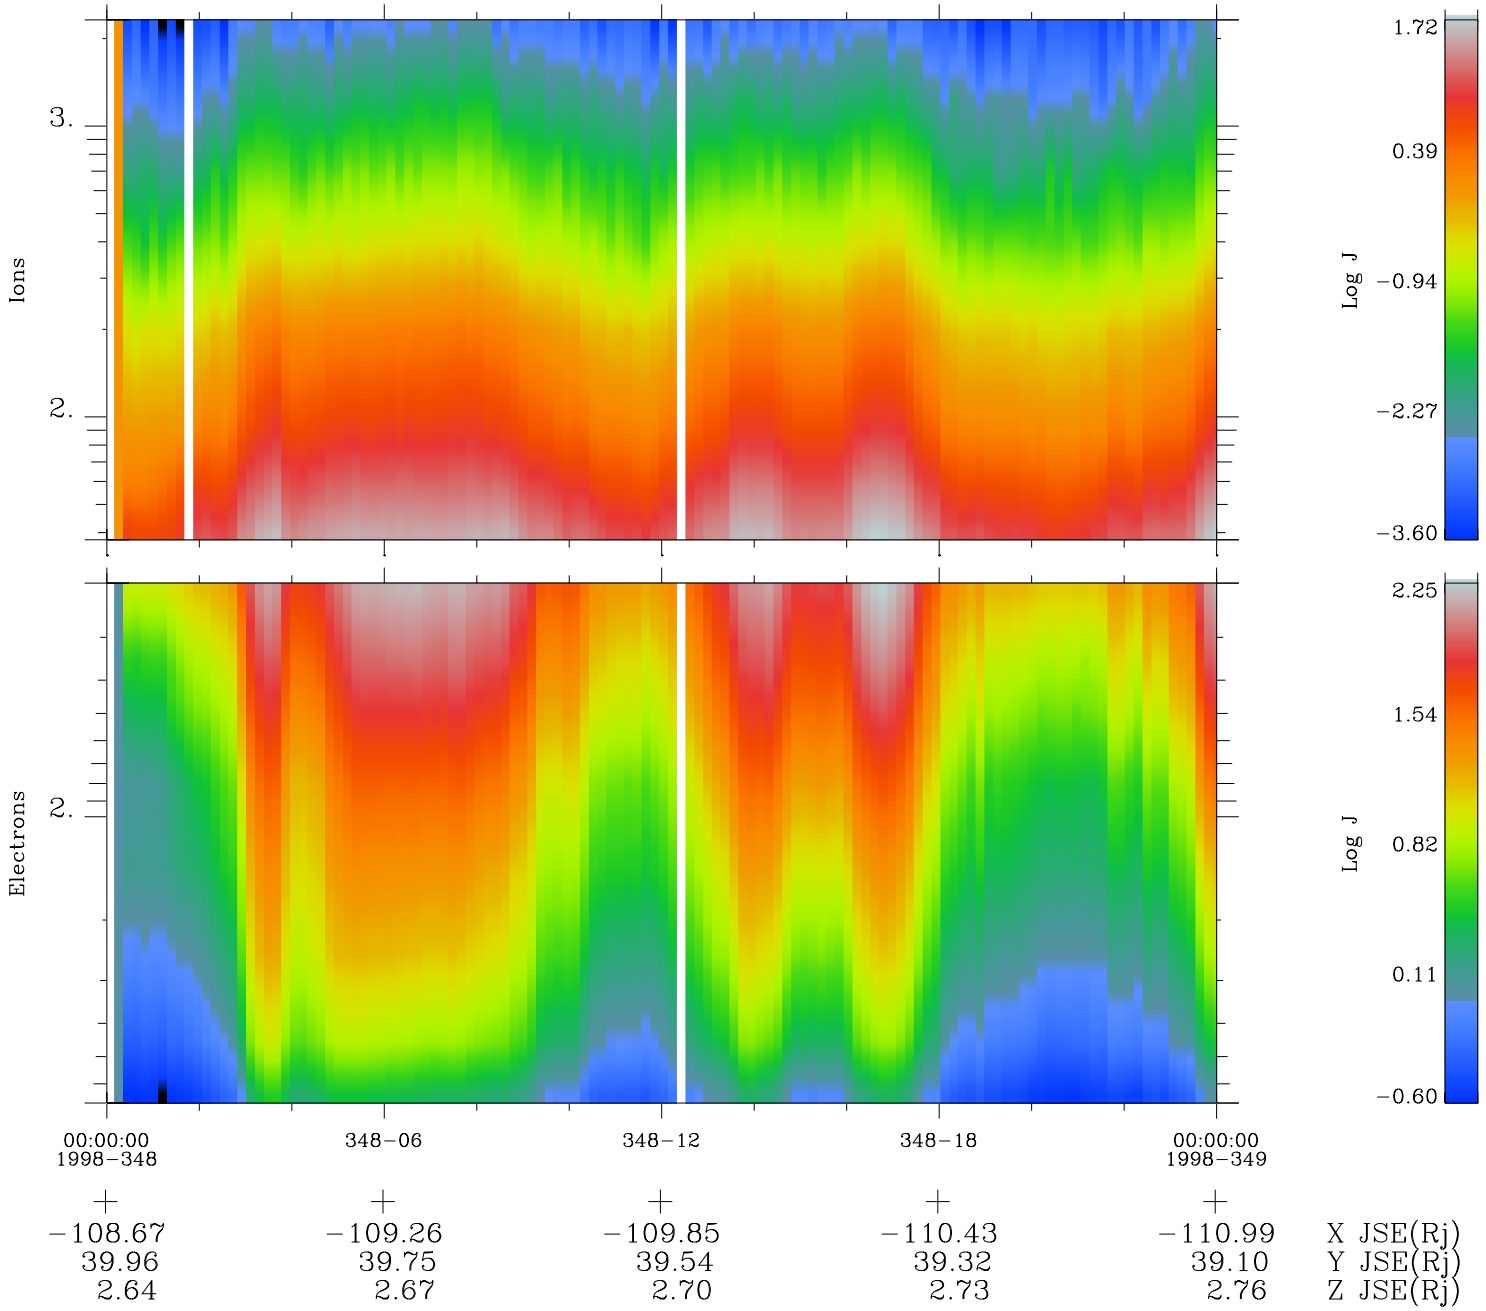

Galileo EPD Real Time Omni Spectrum 98348

Software Version: RTSPEC_OMNI V 1.20
 Data Production: 06-03-00
 Plot Production: Sun Sep 16 18:35:20 2001
 Color File: wondr3
 Geofactor File: 1.1

◇ = Jupiter look direction
 □ = Corotation look direction