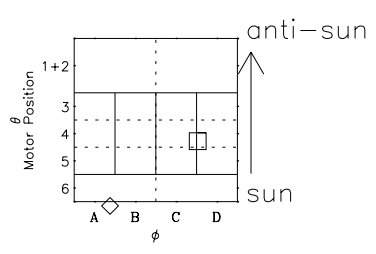

Galileo EPD Real Time Omni Spectrum 98348

Software Version: RTSPEC_OMNI V 1.20
 Data Production: 06-03-00
 Plot Production: Sun Sep 16 18:35:20 2001
 Color File: wondr3
 Geofactor File: 1.1

◇ = Jupiter look direction
 □ = Corotation look direction