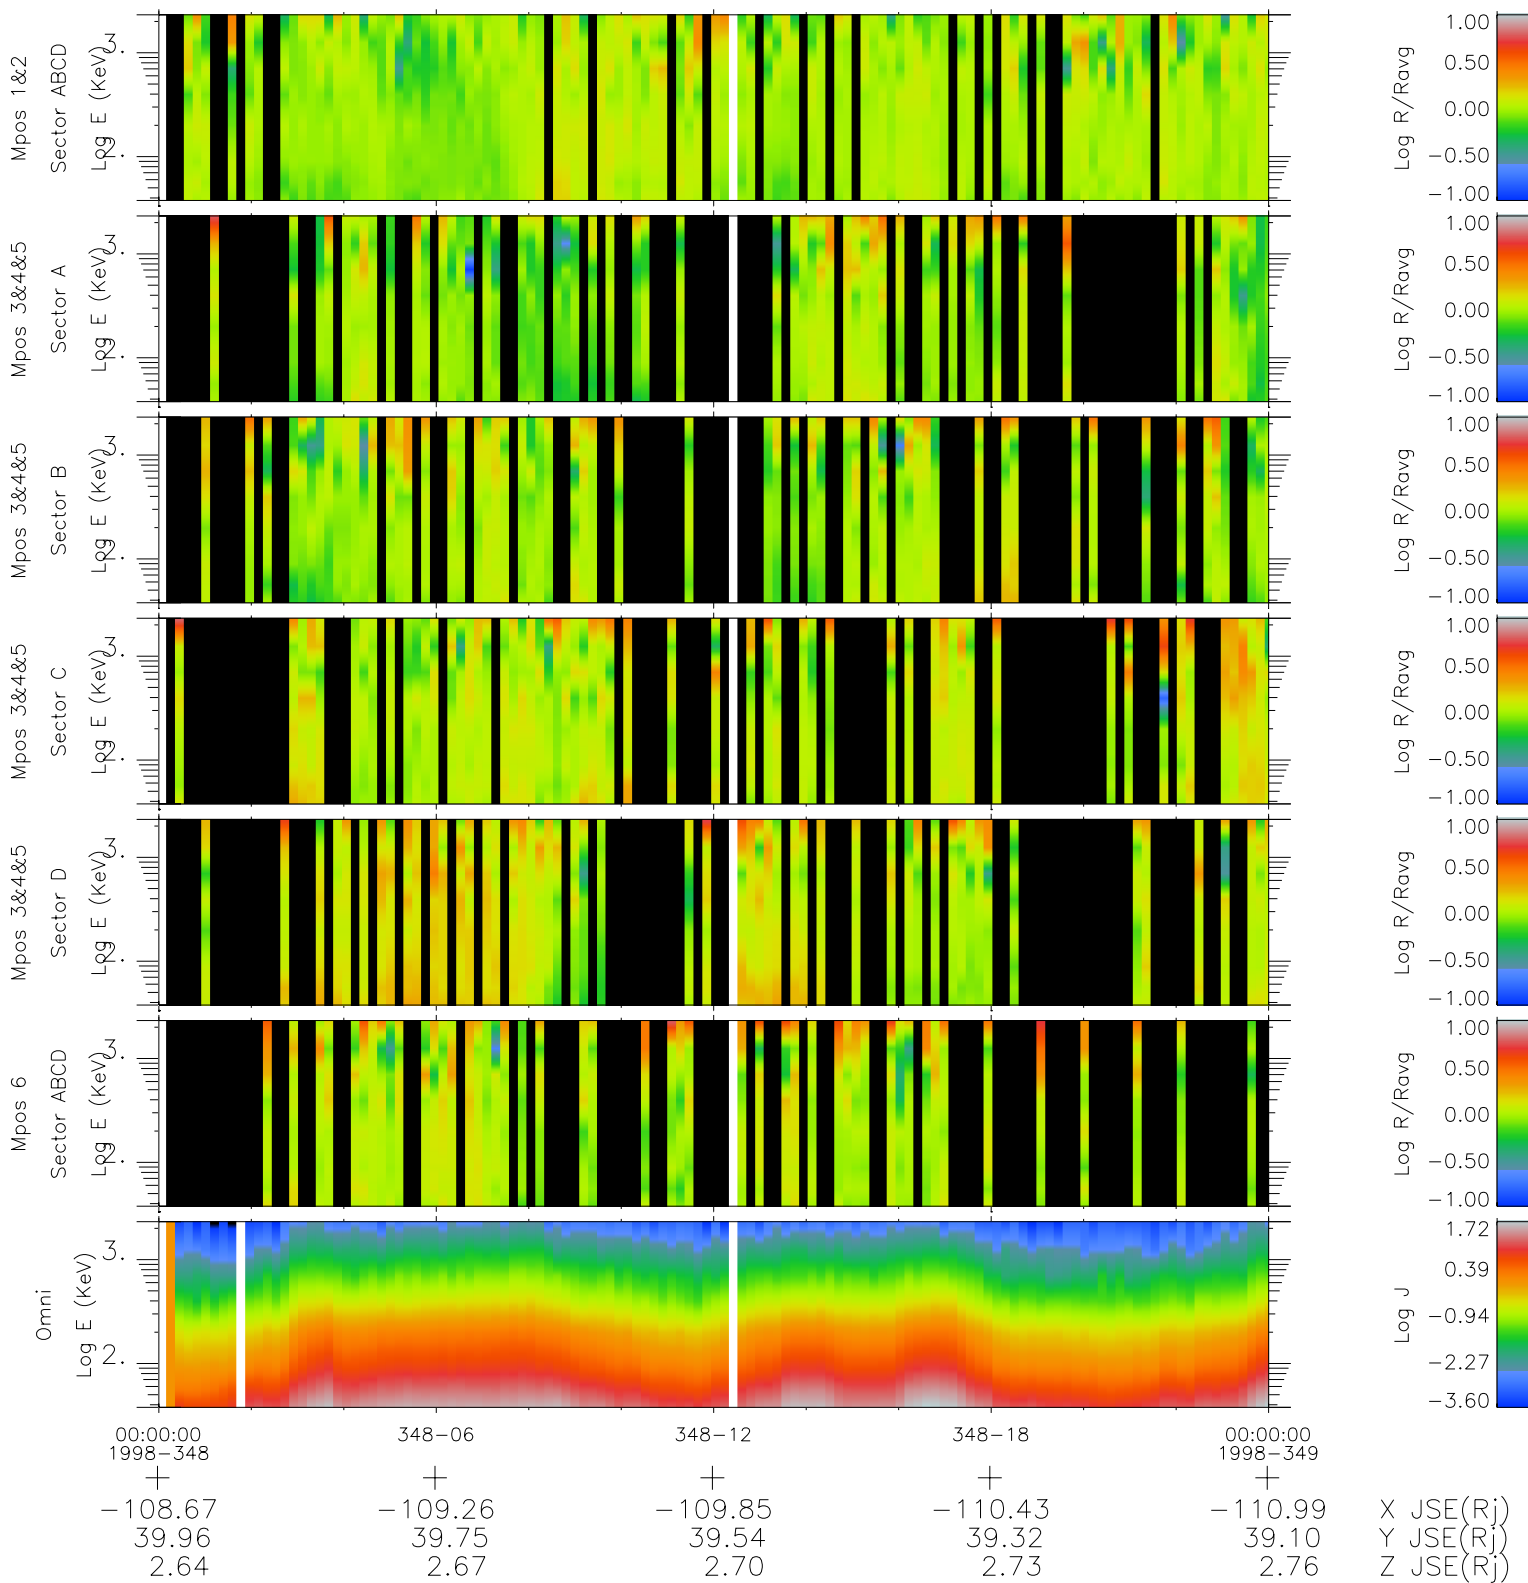

# Galileo EPD Real Time R6 Ions Spectra 98348

Software Version: RTSPEC\_R6 V 1.20  
 Data Production: 06-03-00  
 Plot Production: Sun Sep 16 18:35:08 2001  
 Color File: wondr3  
 Geofactor File: 1.1

◇ = Jupiter look direction  
 □ = Corotation look direction