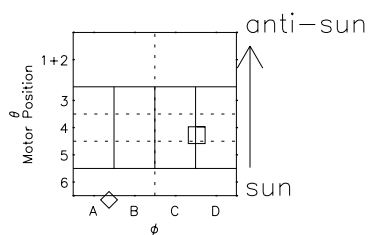

# Galileo EPD Real Time R6 Ions Spectra 98348

Software Version: RTSPEC\_R6 V 1.20  
 Data Production: 06-03-00  
 Plot Production: Sun Sep 16 18:35:08 2001  
 Color File: wondr3  
 Geofactor File: 1.1

◇ = Jupiter look direction  
 □ = Corotation look direction