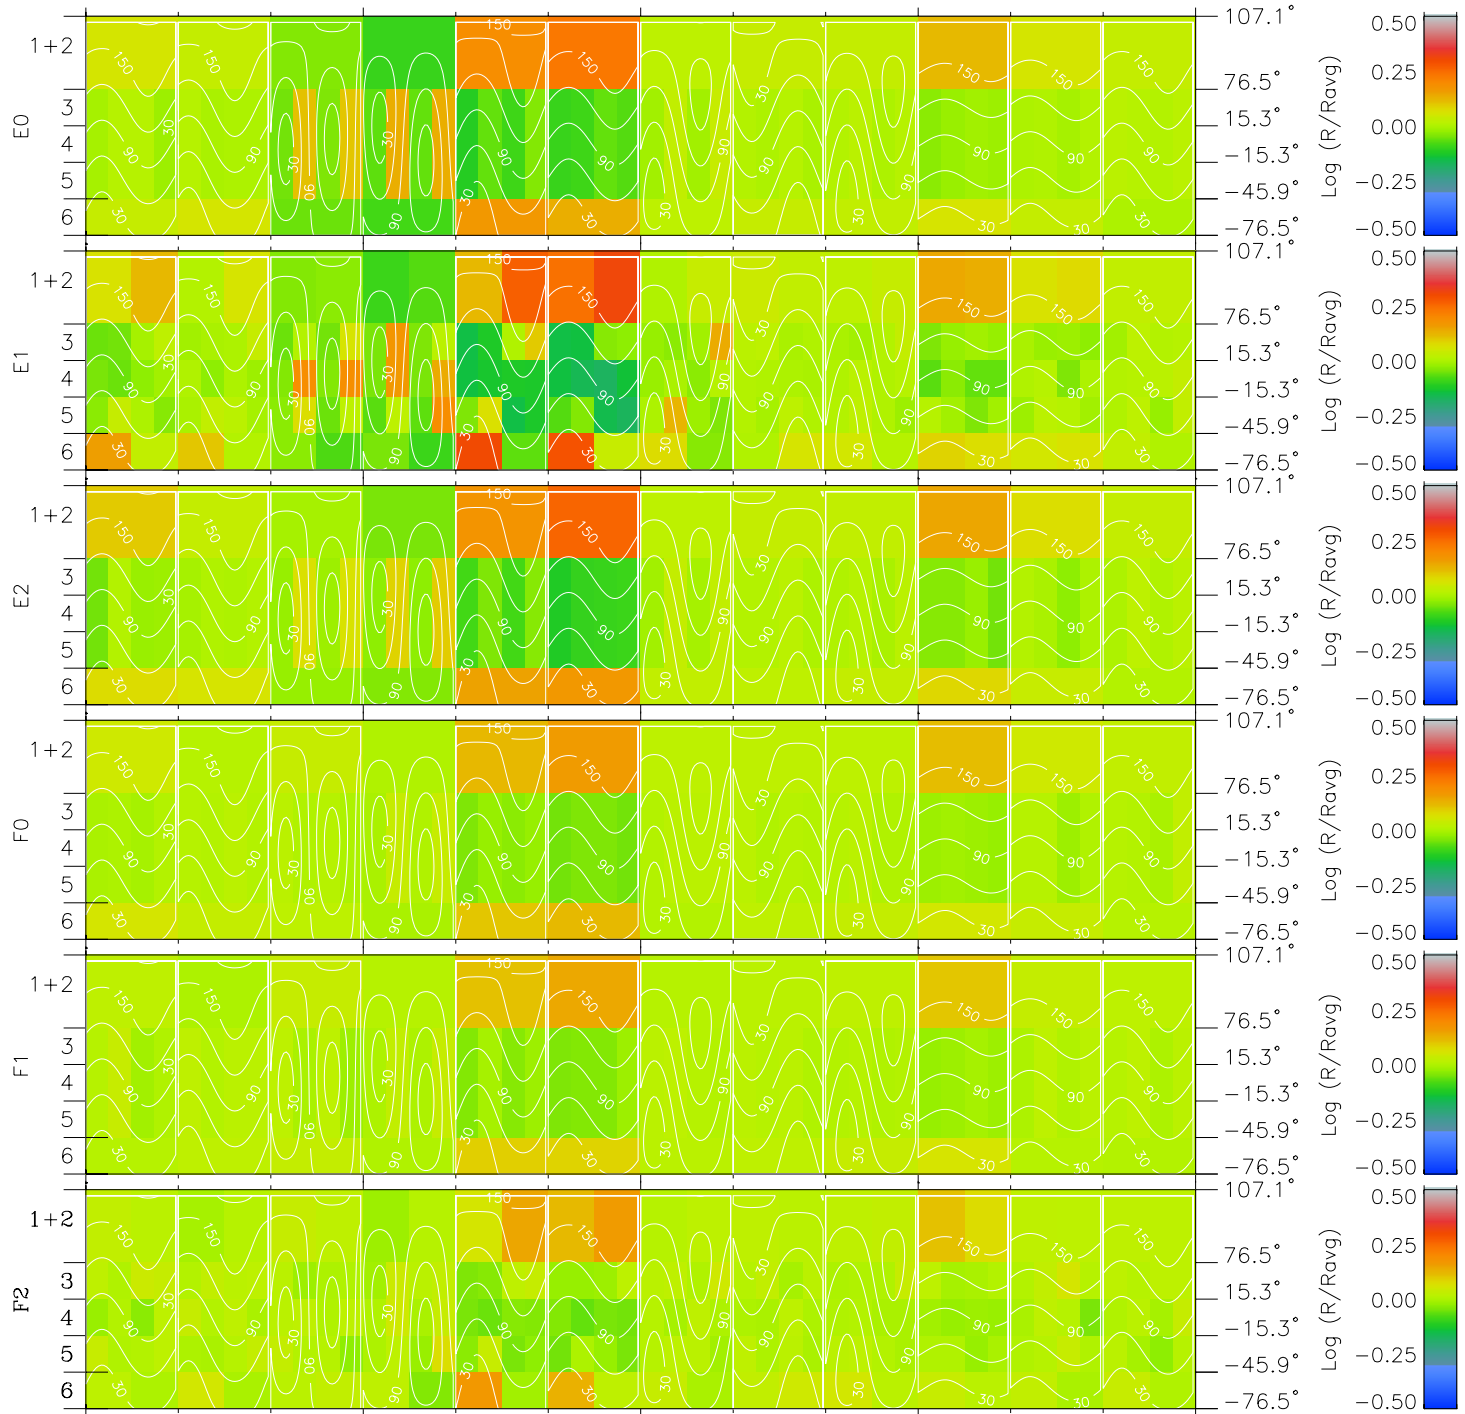

Galileo EPD Real Time All-Sky Anisotropies 98348

Software Version: RTSKY_MEAN V 1.20
 Data Production: 06-03-00
 Plot Production: Sun Sep 16 18:35:34 2001
 Color File: wondr3
 Geofactor File: 1.1

00:00:00 1998-348	348-06	348-12	348-18	00:00:00 1998-349	X JSE(R _j)
+ -108.67	+ -109.26	+ -109.85	+ -110.43	+ -110.99	Y JSE(R _j)
39.96	39.75	39.54	39.32	39.10	Z JSE(R _j)
2.64	2.67	2.70	2.73	2.76	

- ◇ = Jupiter look direction
- = Corotation look direction