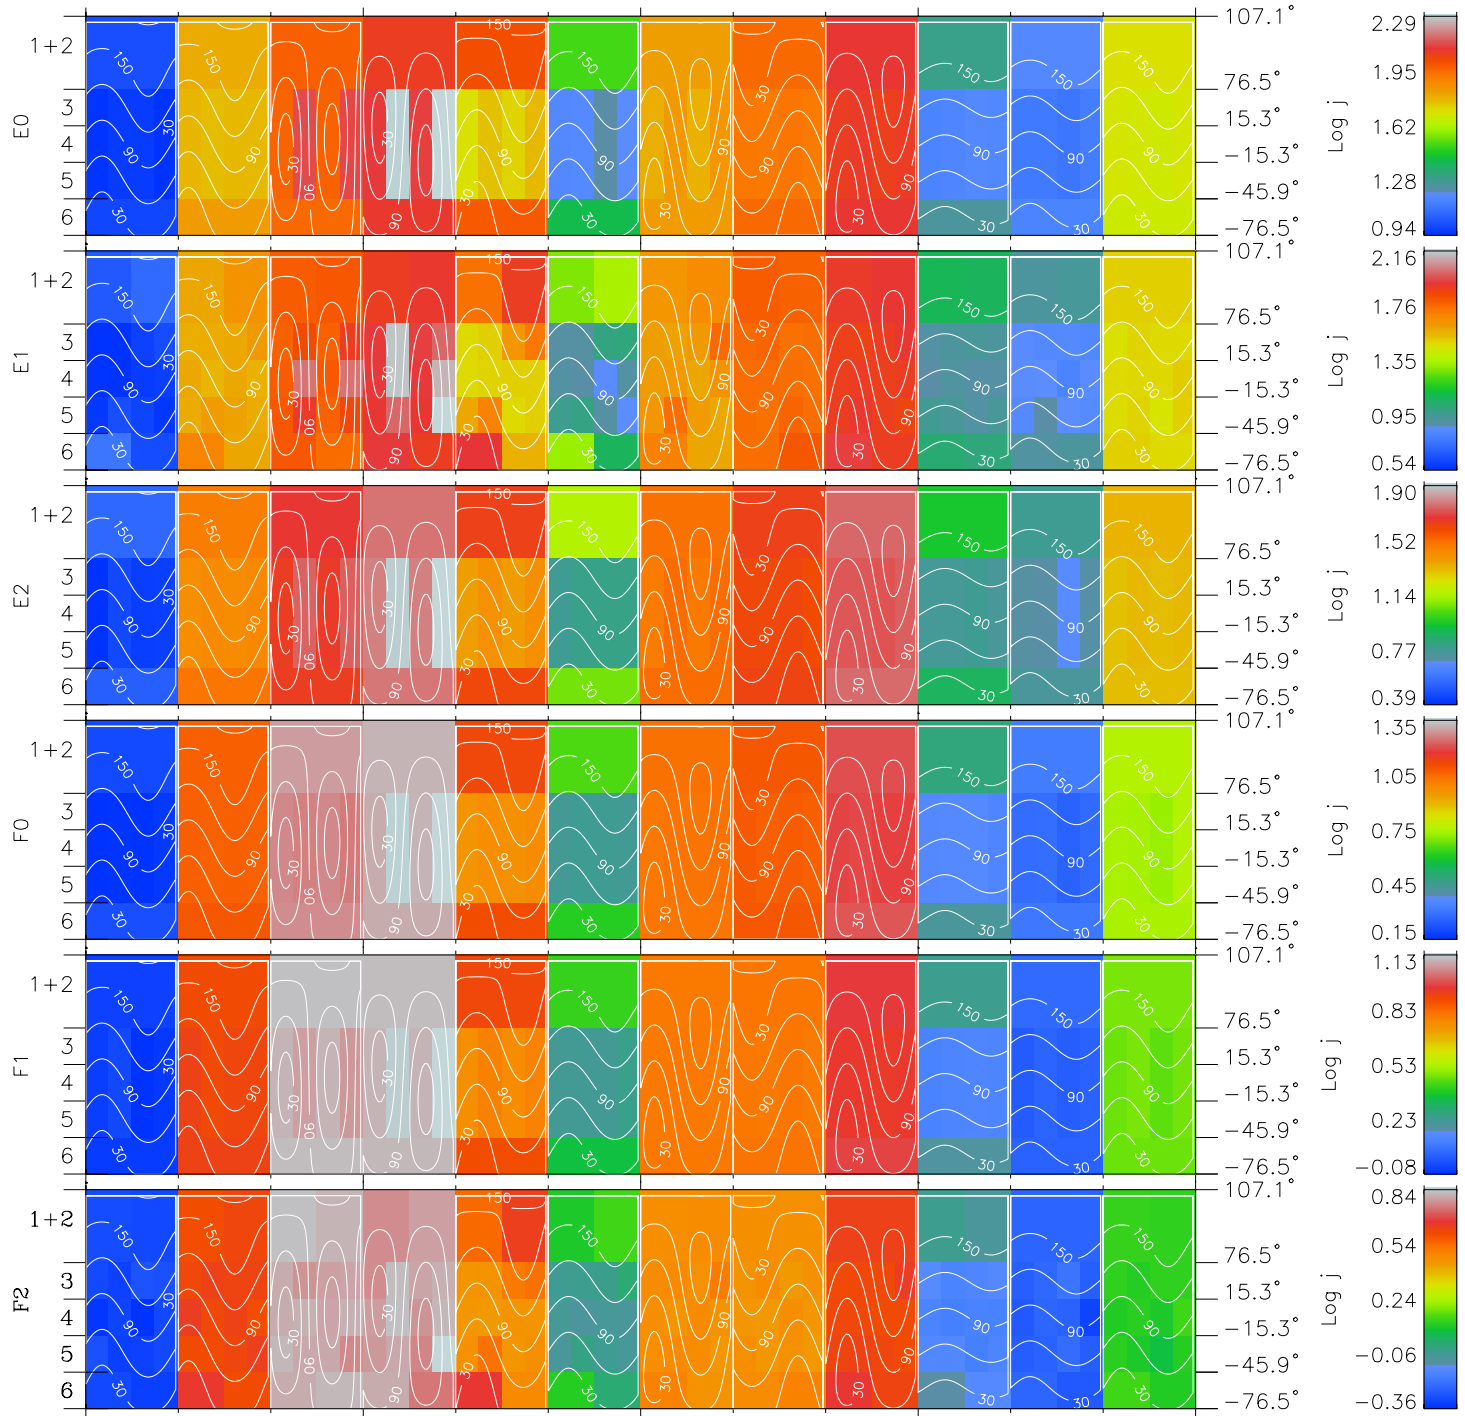

Galileo EPD Real Time All-Sky Anisotropies 98348

Software Version: RTSKY_FLUX V 1.20
 Data Production: 06-03-00
 Plot Production: Sun Sep 16 18:35:48 2001
 Color File: wondr3
 Geofactor File: 1.1

00:00:00 1998-348	348-06	348-12	348-18	00:00:00 1998-349	X JSE(R _j)
+ -108.67	+ -109.26	+ -109.85	+ -110.43	+ -110.99	Y JSE(R _j)
39.96	39.75	39.54	39.32	39.10	Z JSE(R _j)
2.64	2.67	2.70	2.73	2.76	

- ◇ = Jupiter look direction
- = Corotation look direction