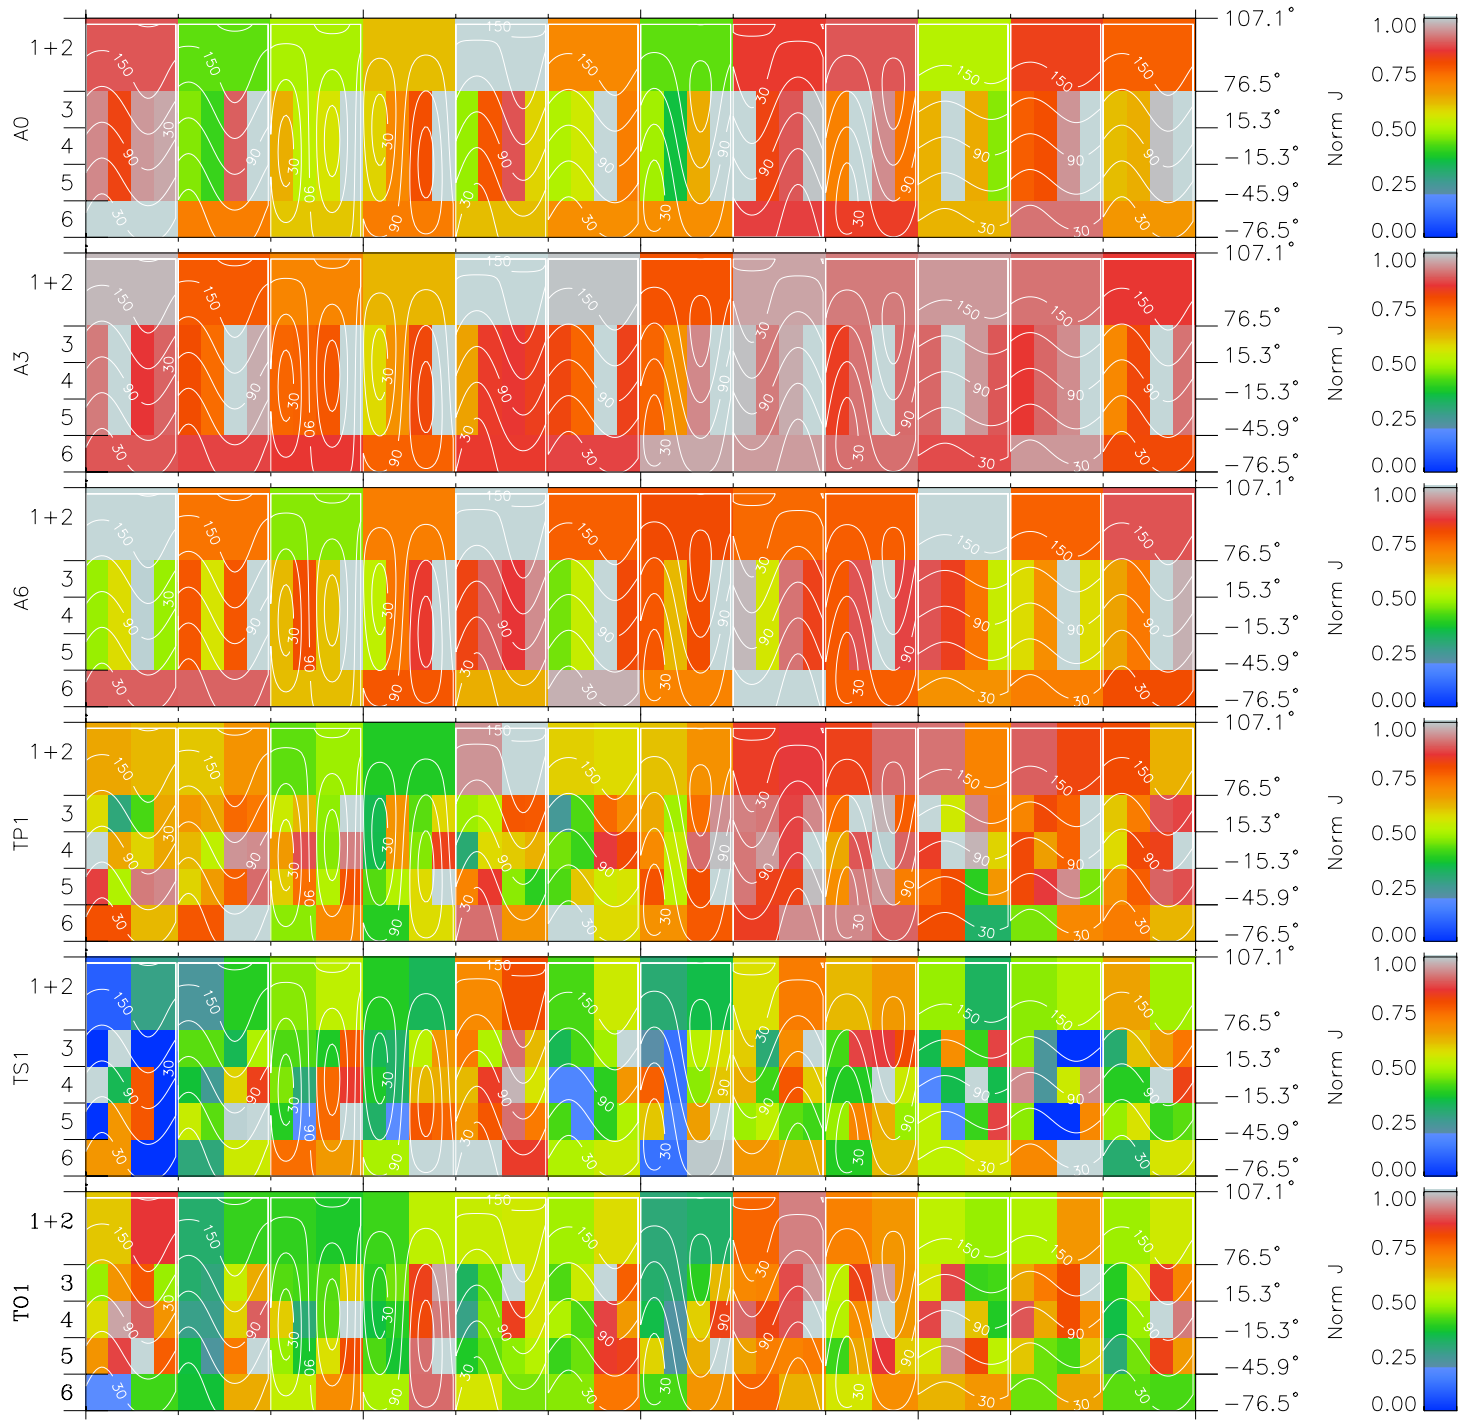

Galileo EPD Real Time All-Sky Anisotropies 98348

Software Version: RTSKY_NORM V 1.20
 Data Production: 06-03-00
 Plot Production: Sun Sep 16 18:35:55 2001
 Color File: wondr3
 Geofactor File: 1.1

Time	Longitude	Latitude	Altitude	X JSE(R _j)	Y JSE(R _j)	Z JSE(R _j)
00:00:00 1998-348	-108.67	39.96	2.64			
348-06	-109.26	39.75	2.67			
348-12	-109.85	39.54	2.70			
348-18	-110.43	39.32	2.73			
00:00:00 1998-349	-110.99	39.10	2.76			

- ◇ = Jupiter look direction
- = Corotation look direction