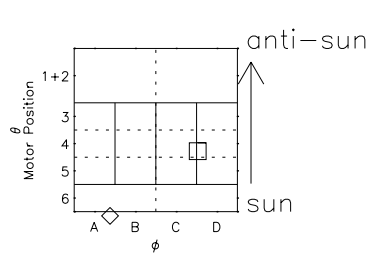

Galileo EPD Real Time All-Sky Anisotropies 98348

Software Version: RTSKY_NORM V 1.20
 Data Production: 06-03-00
 Plot Production: Sun Sep 16 18:35:55 2001
 Color File: wondr3
 Geofactor File: 1.1

Time	Longitude	Latitude	Altitude	X JSE(R _j)	Y JSE(R _j)	Z JSE(R _j)
00:00:00 1998-348	-108.67	39.96	2.64			
348-06	-109.26	39.75	2.67			
348-12	-109.85	39.54	2.70			
348-18	-110.43	39.32	2.73			
00:00:00 1998-349	-110.99	39.10	2.76			

- ◇ = Jupiter look direction
- = Corotation look direction