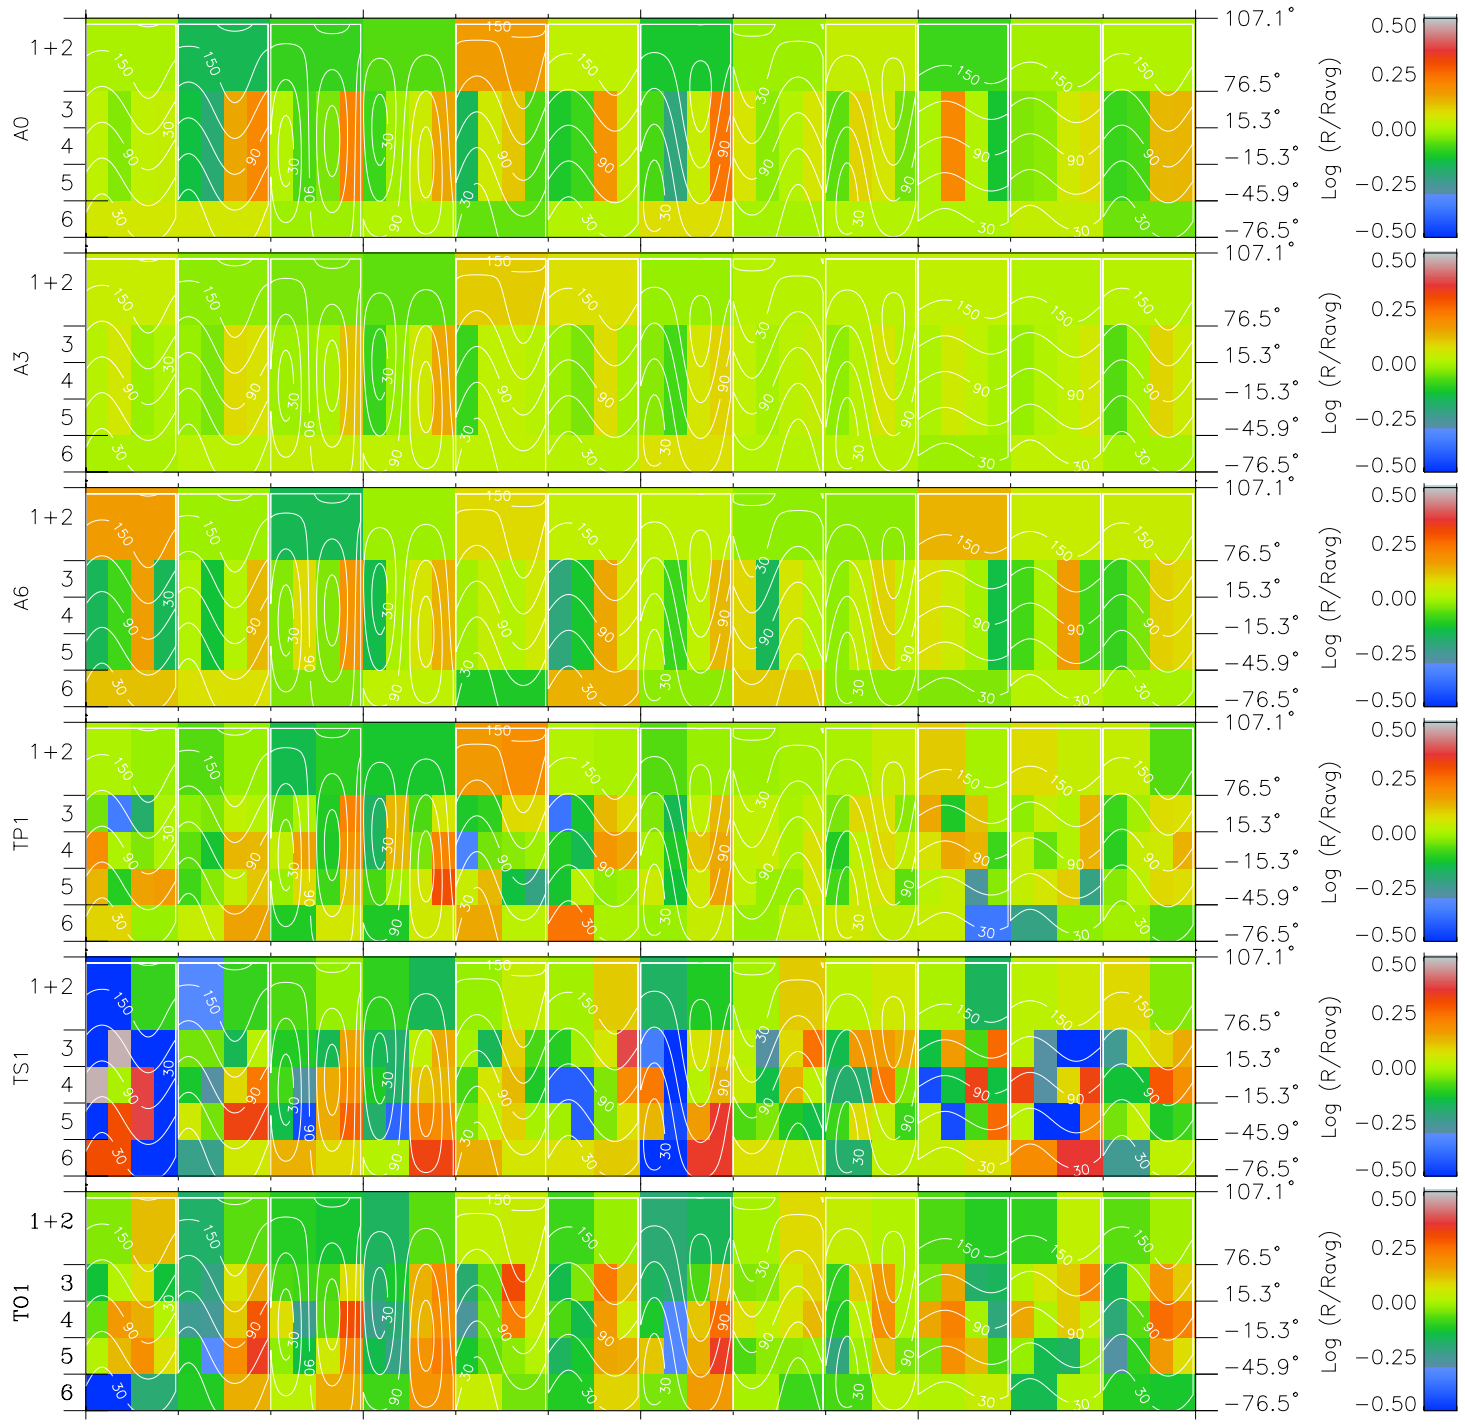

# Galileo EPD Real Time All-Sky Anisotropies 98348

Software Version: RTSKY\_MEAN V 1.20  
 Data Production: 06-03-00  
 Plot Production: Sun Sep 16 18:35:27 2001  
 Color File: wondr3  
 Geofactor File: 1.1

Time Interval	Longitude	Latitude	Altitude	X JSE(R <sub>j</sub> )	Y JSE(R <sub>j</sub> )	Z JSE(R <sub>j</sub> )
00:00:00 1998-348	-108.67	39.96	2.64			
348-06	-109.26	39.75	2.67			
348-12	-109.85	39.54	2.70			
348-18	-110.43	39.32	2.73			
00:00:00 1998-349	-110.99	39.10	2.76			

- ◇ = Jupiter look direction
- = Corotation look direction