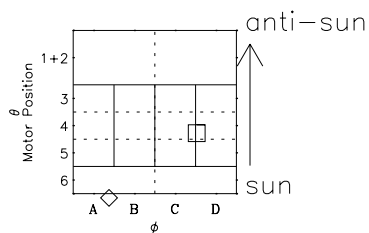

Galileo EPD Real-Time Omni 98348

Software Version: RTLINE_OMNI V 1.20
Data Production: 06-03-00
Plot Production: Sun Sep 16 18:37:14 2001

◇ = Jupiter look direction
□ = Corotation look direction