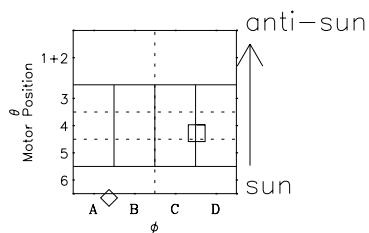

Galileo EPD Real-Time Omni 98348

Software Version: RTLINE_OMNI V 1.20
Data Production: 06-03-00
Plot Production: Sun Sep 16 18:37:13 2001

- ◇ = Jupiter look direction
- = Corotation look direction