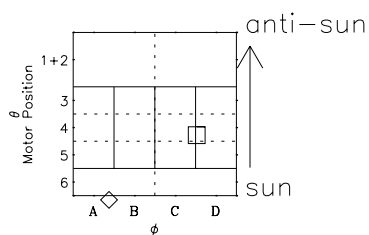

# Galileo EPD Real-Time Omni 98348

Software Version: RTLINE\_OMNI V 1.20  
Data Production: 06-03-00  
Plot Production: Sun Sep 16 18:37:13 2001

- ◇ = Jupiter look direction
- = Corotation look direction