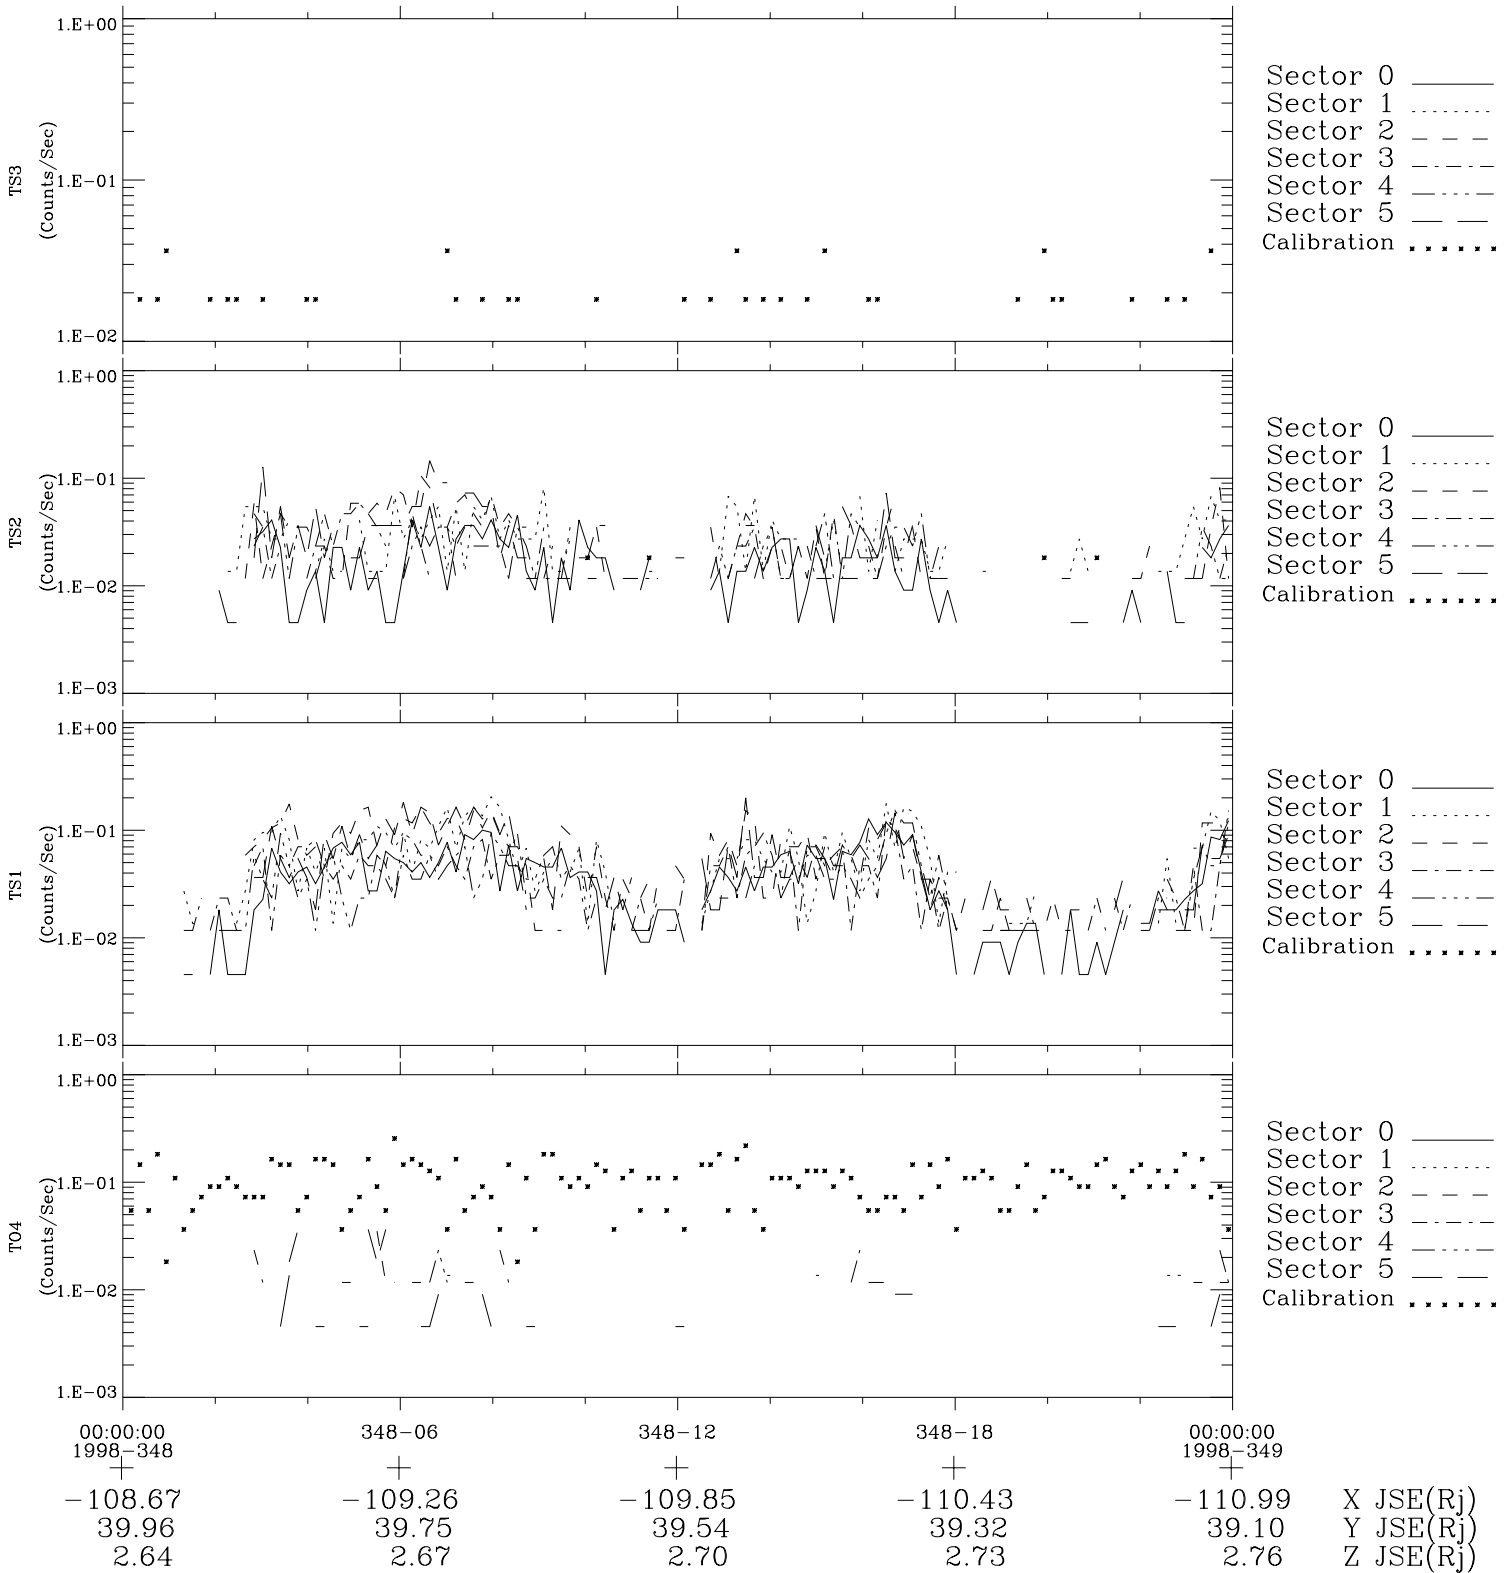

Galileo EPD Real-Time Six-Sector 98348

Software Version: RTLINE_R6 V 1.20
Data Production: 06-03-00
Plot Production: Sun Sep 16 18:37:20 2001

◇ = Jupiter look direction
□ = Corotation look direction