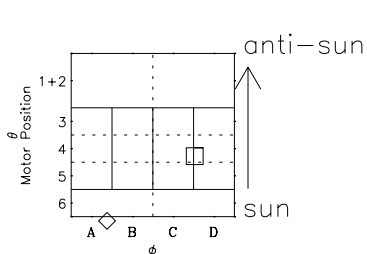

Galileo EPD Real-Time Six-Sector 98348

Software Version: RTLINE_R6 V 1.20
Data Production: 06-03-00
Plot Production: Sun Sep 16 18:37:20 2001

◇ = Jupiter look direction
□ = Corotation look direction