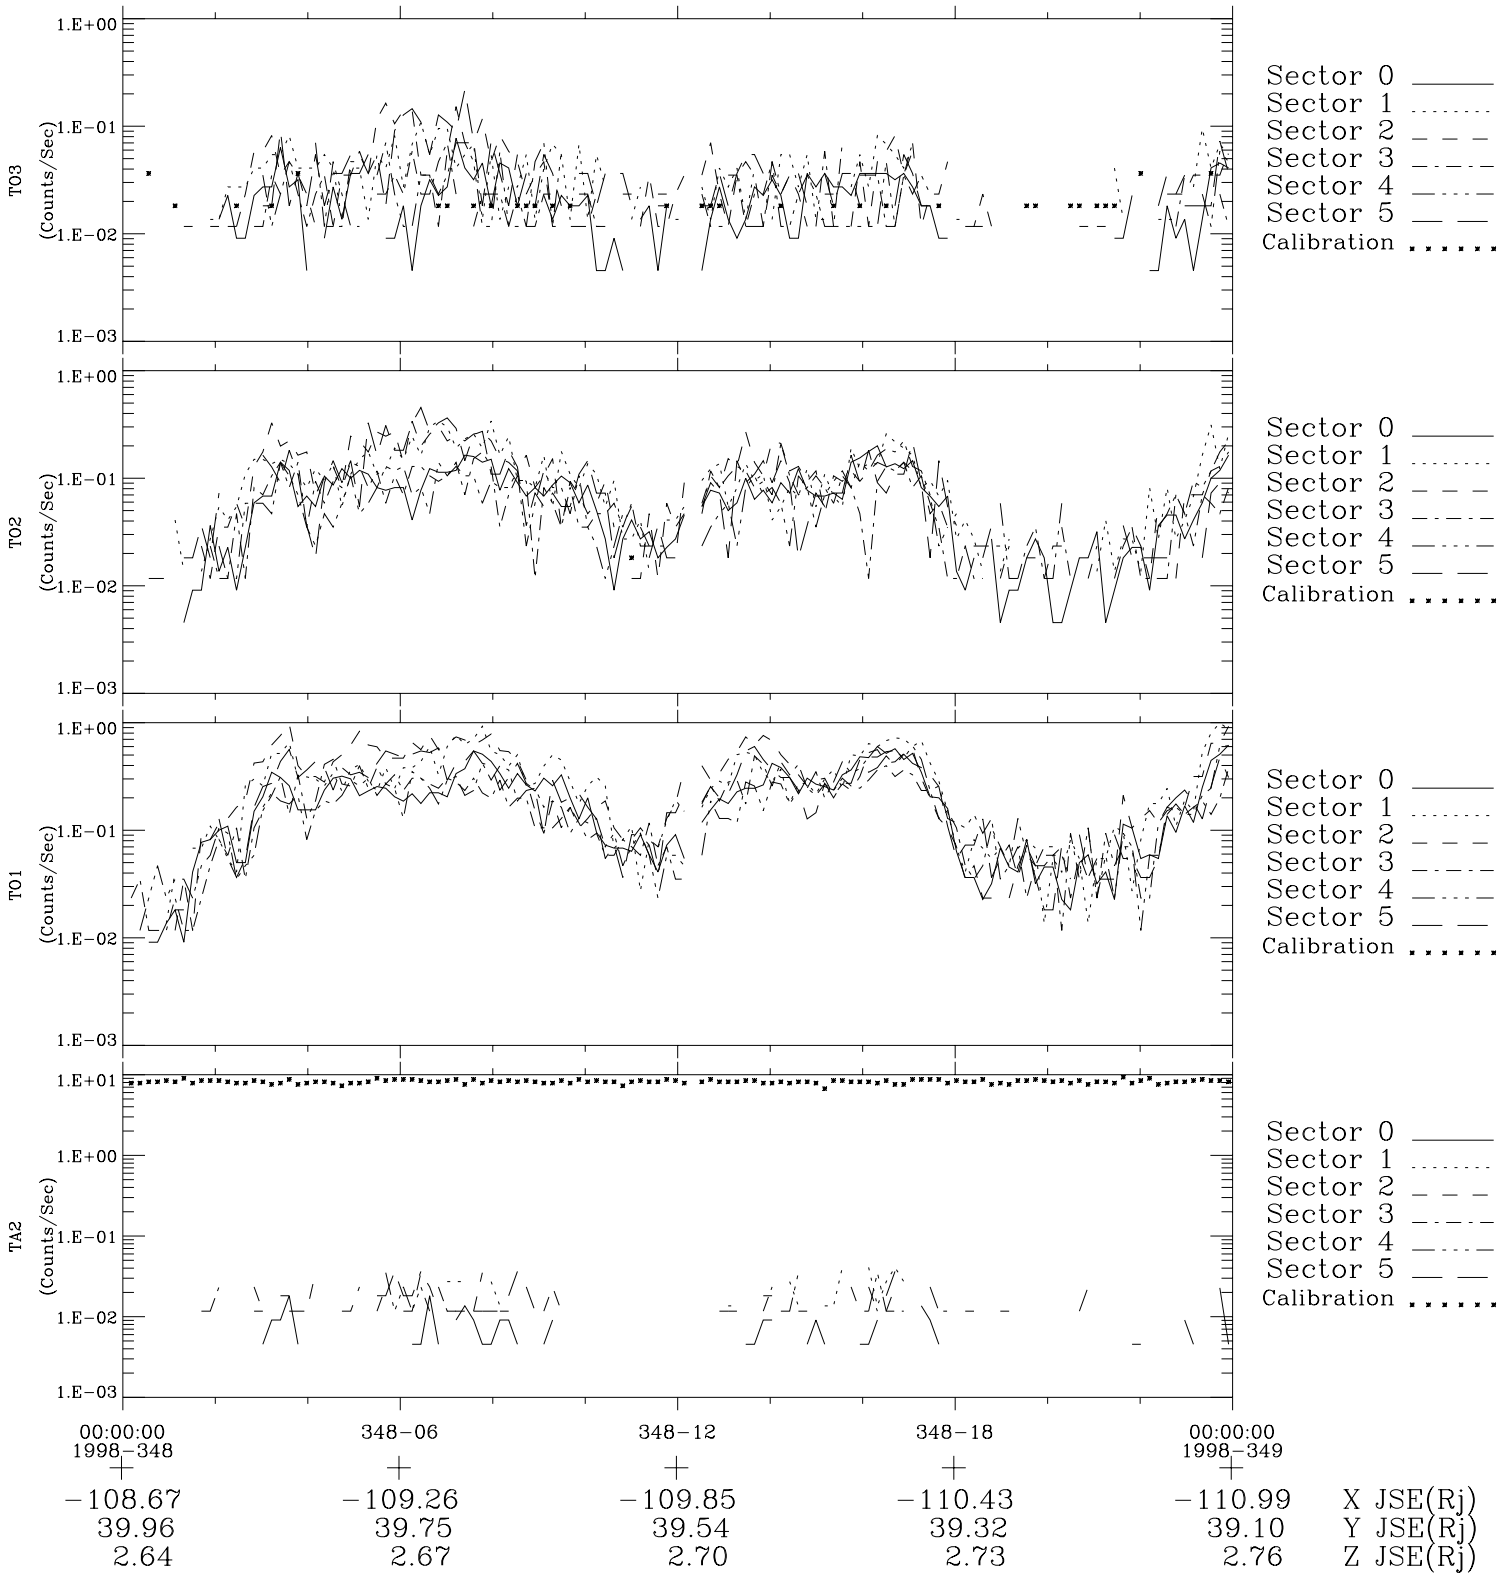

Galileo EPD Real-Time Six-Sector 98348

Software Version: RTLINE_R6 V 1.20
Data Production: 06-03-00
Plot Production: Sun Sep 16 18:37:20 2001

◇ = Jupiter look direction
□ = Corotation look direction