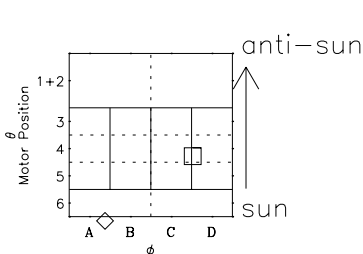

Galileo EPD Real-Time Six-Sector 98348

Software Version: RTLINE_R6 V 1.20
Data Production: 06-03-00
Plot Production: Sun Sep 16 18:37:20 2001

◇ = Jupiter look direction
□ = Corotation look direction