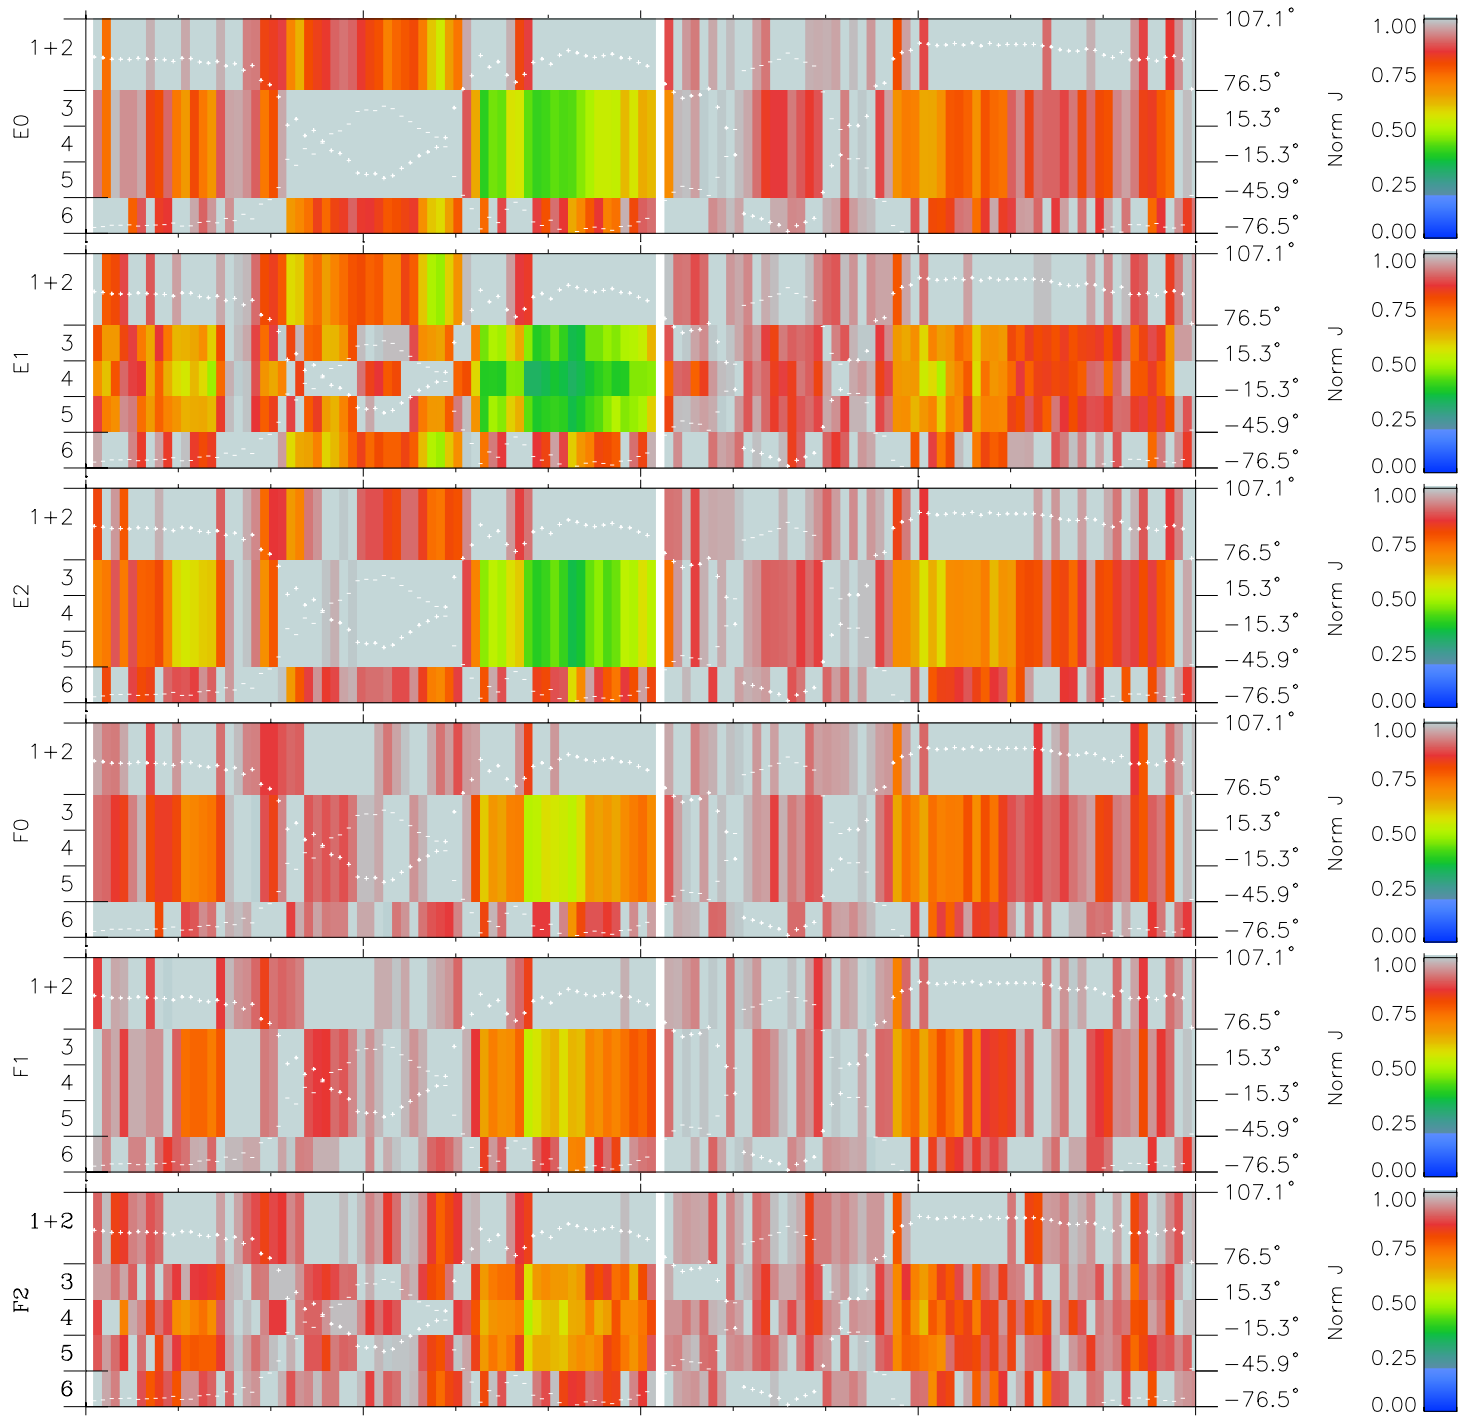

# Galileo EPD Real Elevation Anisotropies 98348

Software Version: RTELEV\_NORM V 1.20  
 Data Production: 06-03-00  
 Plot Production: Sun Sep 16 18:36:36 2001  
 Color File: wondr3  
 Geofactor File: 1.1

00:00:00 1998-348	348-06	348-12	348-18	00:00:00 1998-349	
+	+	+	+	+	
-108.67	-109.26	-109.85	-110.43	-110.99	X JSE(R <sub>j</sub> )
39.96	39.75	39.54	39.32	39.10	Y JSE(R <sub>j</sub> )
2.64	2.67	2.70	2.73	2.76	Z JSE(R <sub>j</sub> )

- ◇ = Jupiter look direction
- = Corotation look direction