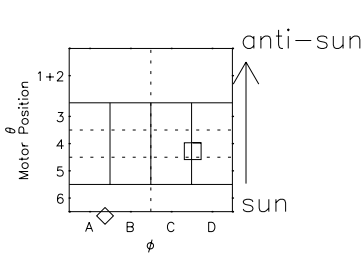

Galileo EPD Real Elevation Anisotropies 98348

Software Version: RTELEV_MEAN V 1.20
 Data Production: 06-03-00
 Plot Production: Sun Sep 16 18:36:13 2001
 Color File: wondr3
 Geofactor File: 1.1

- ◇ = Jupiter look direction
- = Corotation look direction