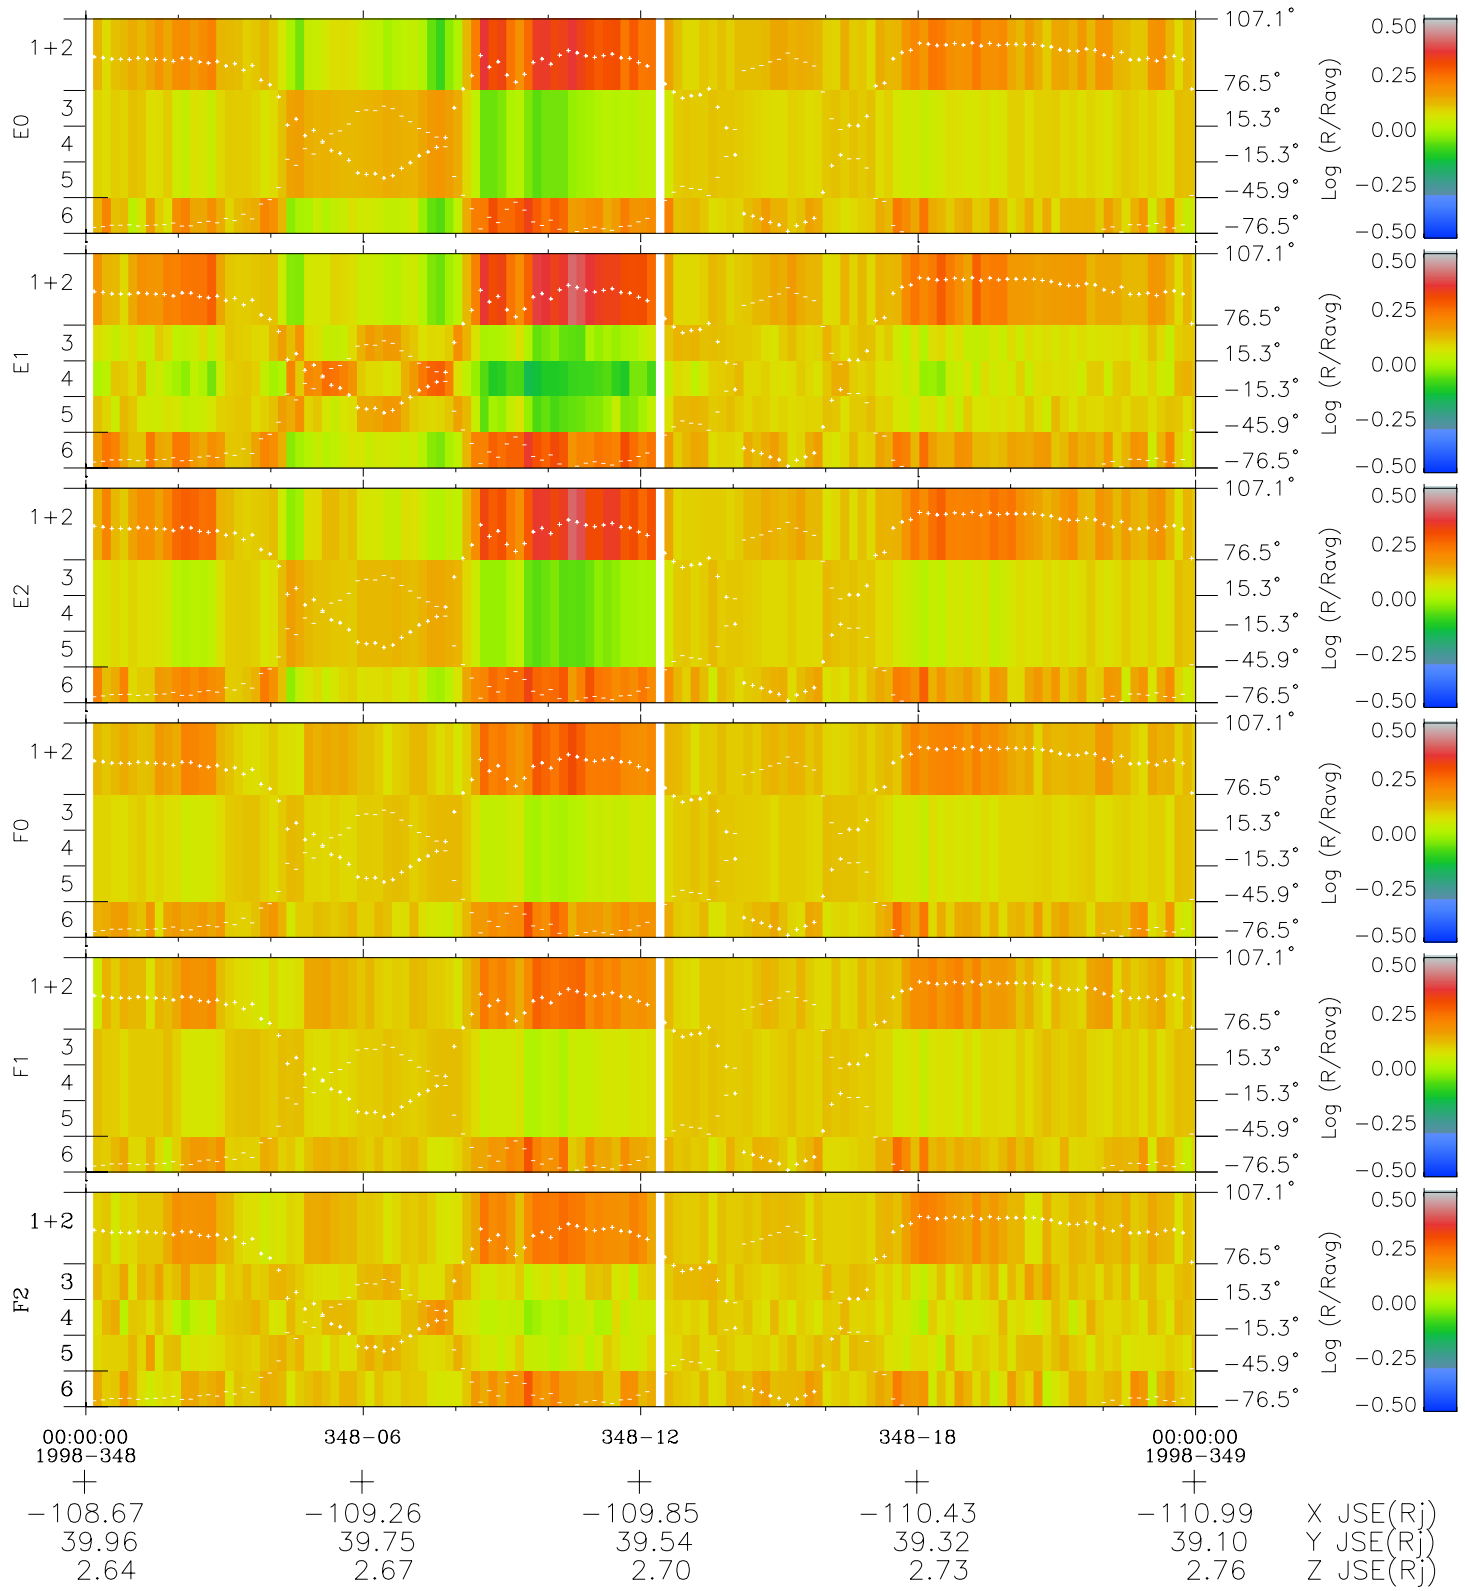

Galileo EPD Real Elevation Anisotropies 98348

Software Version: RTELEV_MEAN V 1.20
 Data Production: 06-03-00
 Plot Production: Sun Sep 16 18:36:13 2001
 Color File: wondr3
 Geofactor File: 1.1

- ◇ = Jupiter look direction
- = Corotation look direction