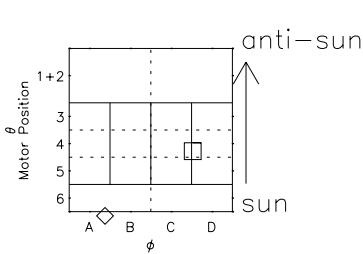

Galileo EPD Real Elevation Anisotropies 98348

Software Version: RTELEV_FLUX V 1.20
Data Production: 06-03-00
Plot Production: Sun Sep 16 18:36:25 2001
Color File: wondr3
Geofactor File: 1.1

00:00:00 1998-348	348-06	348-12	348-18	00:00:00 1998-349	
+	+	+	+	+	X JSE(R _j)
-108.67	-109.26	-109.85	-110.43	-110.99	Y JSE(R _j)
39.96	39.75	39.54	39.32	39.10	Z JSE(R _j)
2.64	2.67	2.70	2.73	2.76	

- ◇ = Jupiter look direction
- = Corotation look direction