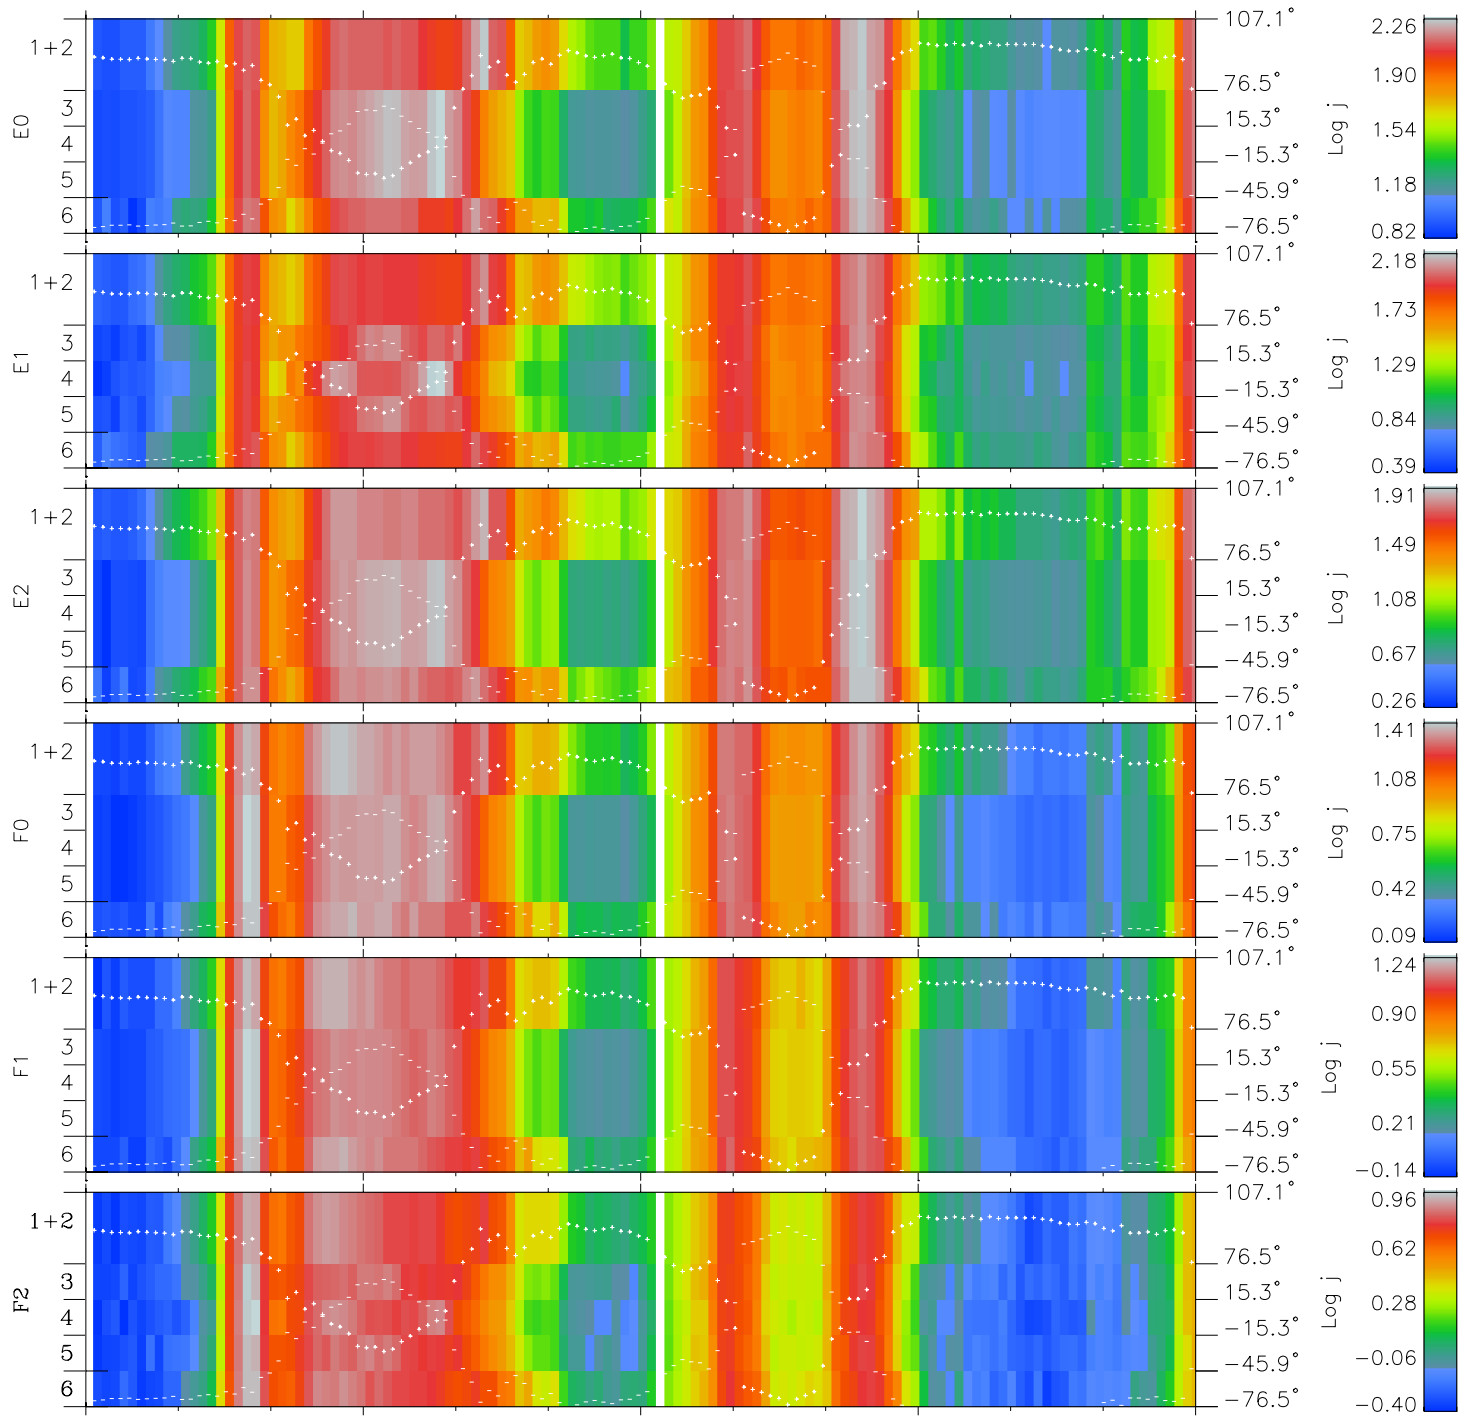

Galileo EPD Real Elevation Anisotropies 98348

Software Version: RTELEV_FLUX V 1.20
Data Production: 06-03-00
Plot Production: Sun Sep 16 18:36:25 2001
Color File: wondr3
Geofactor File: 1.1

00:00:00 1998-348	348-06	348-12	348-18	00:00:00 1998-349	
+	+	+	+	+	X JSE(R _j)
-108.67	-109.26	-109.85	-110.43	-110.99	Y JSE(R _j)
39.96	39.75	39.54	39.32	39.10	Z JSE(R _j)
2.64	2.67	2.70	2.73	2.76	

- ◇ = Jupiter look direction
- = Corotation look direction