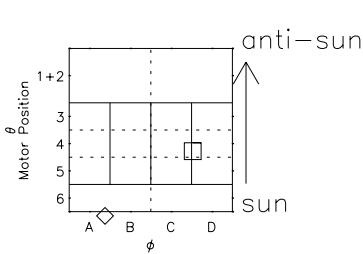

Galileo EPD Real Elevation Anisotropies 98348

Software Version: RTELEV_MEAN V 1.20
 Data Production: 06-03-00
 Plot Production: Sun Sep 16 18:36:08 2001
 Color File: wondr3
 Geofactor File: 1.1

00:00:00 1998-348	348-06	348-12	348-18	00:00:00 1998-349	
+	+	+	+	+	
-108.67	-109.26	-109.85	-110.43	-110.99	X JSE(R_j)
39.96	39.75	39.54	39.32	39.10	Y JSE(R_j)
2.64	2.67	2.70	2.73	2.76	Z JSE(R_j)

- ◇ = Jupiter look direction
- = Corotation look direction