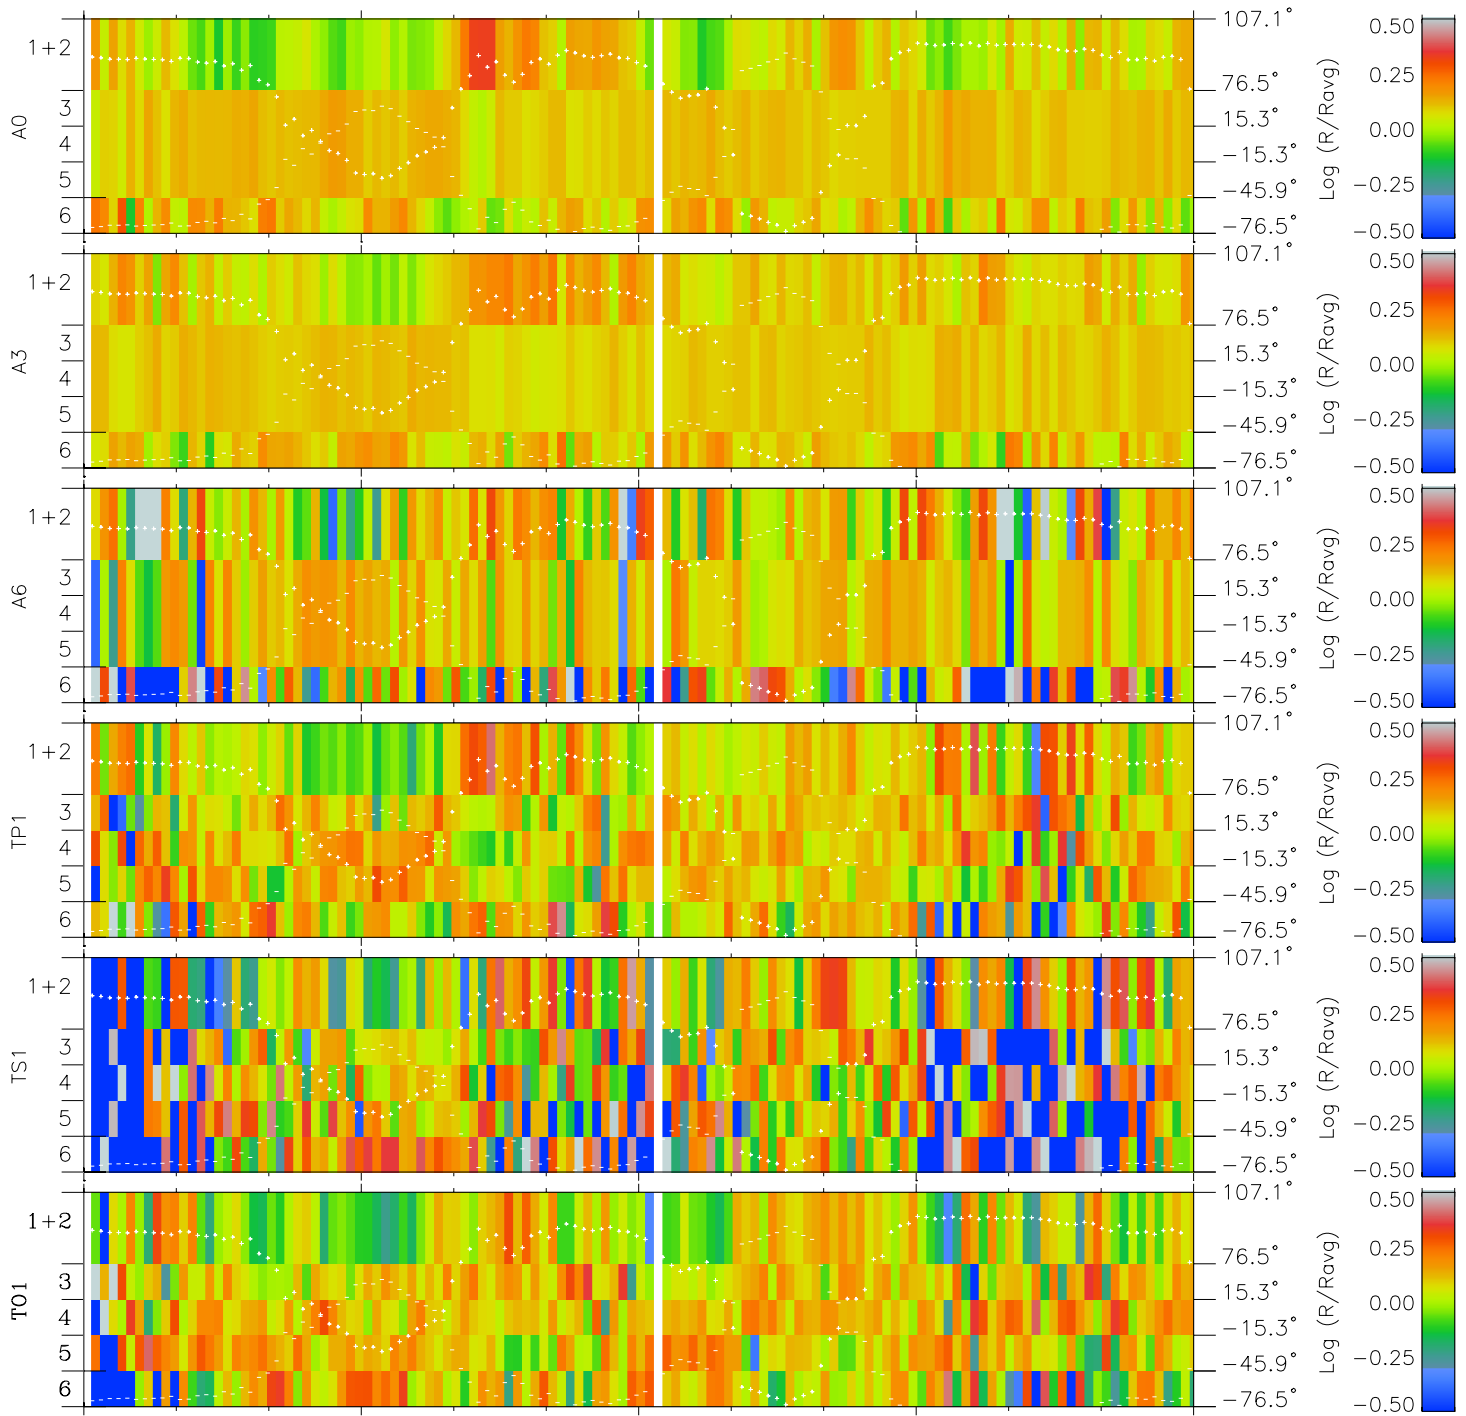

Galileo EPD Real Elevation Anisotropies 98348

Software Version: RTELEV_MEAN V 1.20
 Data Production: 06-03-00
 Plot Production: Sun Sep 16 18:36:08 2001
 Color File: wondr3
 Geofactor File: 1.1

00:00:00 1998-348	348-06	348-12	348-18	00:00:00 1998-349	
+	+	+	+	+	
-108.67	-109.26	-109.85	-110.43	-110.99	X JSE(R_j)
39.96	39.75	39.54	39.32	39.10	Y JSE(R_j)
2.64	2.67	2.70	2.73	2.76	Z JSE(R_j)

- ◇ = Jupiter look direction
- = Corotation look direction