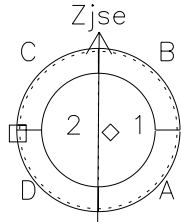

Galileo EPD Real Time Azimuth Anisotropies 98348

Software Version: RTAZIM_NORM V 1.20
 Data Production: 06-03-00
 Plot Production: Sun Sep 16 18:37:03 2001
 Color File: wondr3
 Geofactor File: 1.1

00:00:00 1998-348	348-06	348-12	348-18	00:00:00 1998-349	
+	+	+	+	+	X JSE(R _j)
-108.67	-109.26	-109.85	-110.43	-110.99	Y JSE(R _j)
39.96	39.75	39.54	39.32	39.10	Z JSE(R _j)
2.64	2.67	2.70	2.73	2.76	

◇ = Jupiter look direction
 □ = Corotation look direction