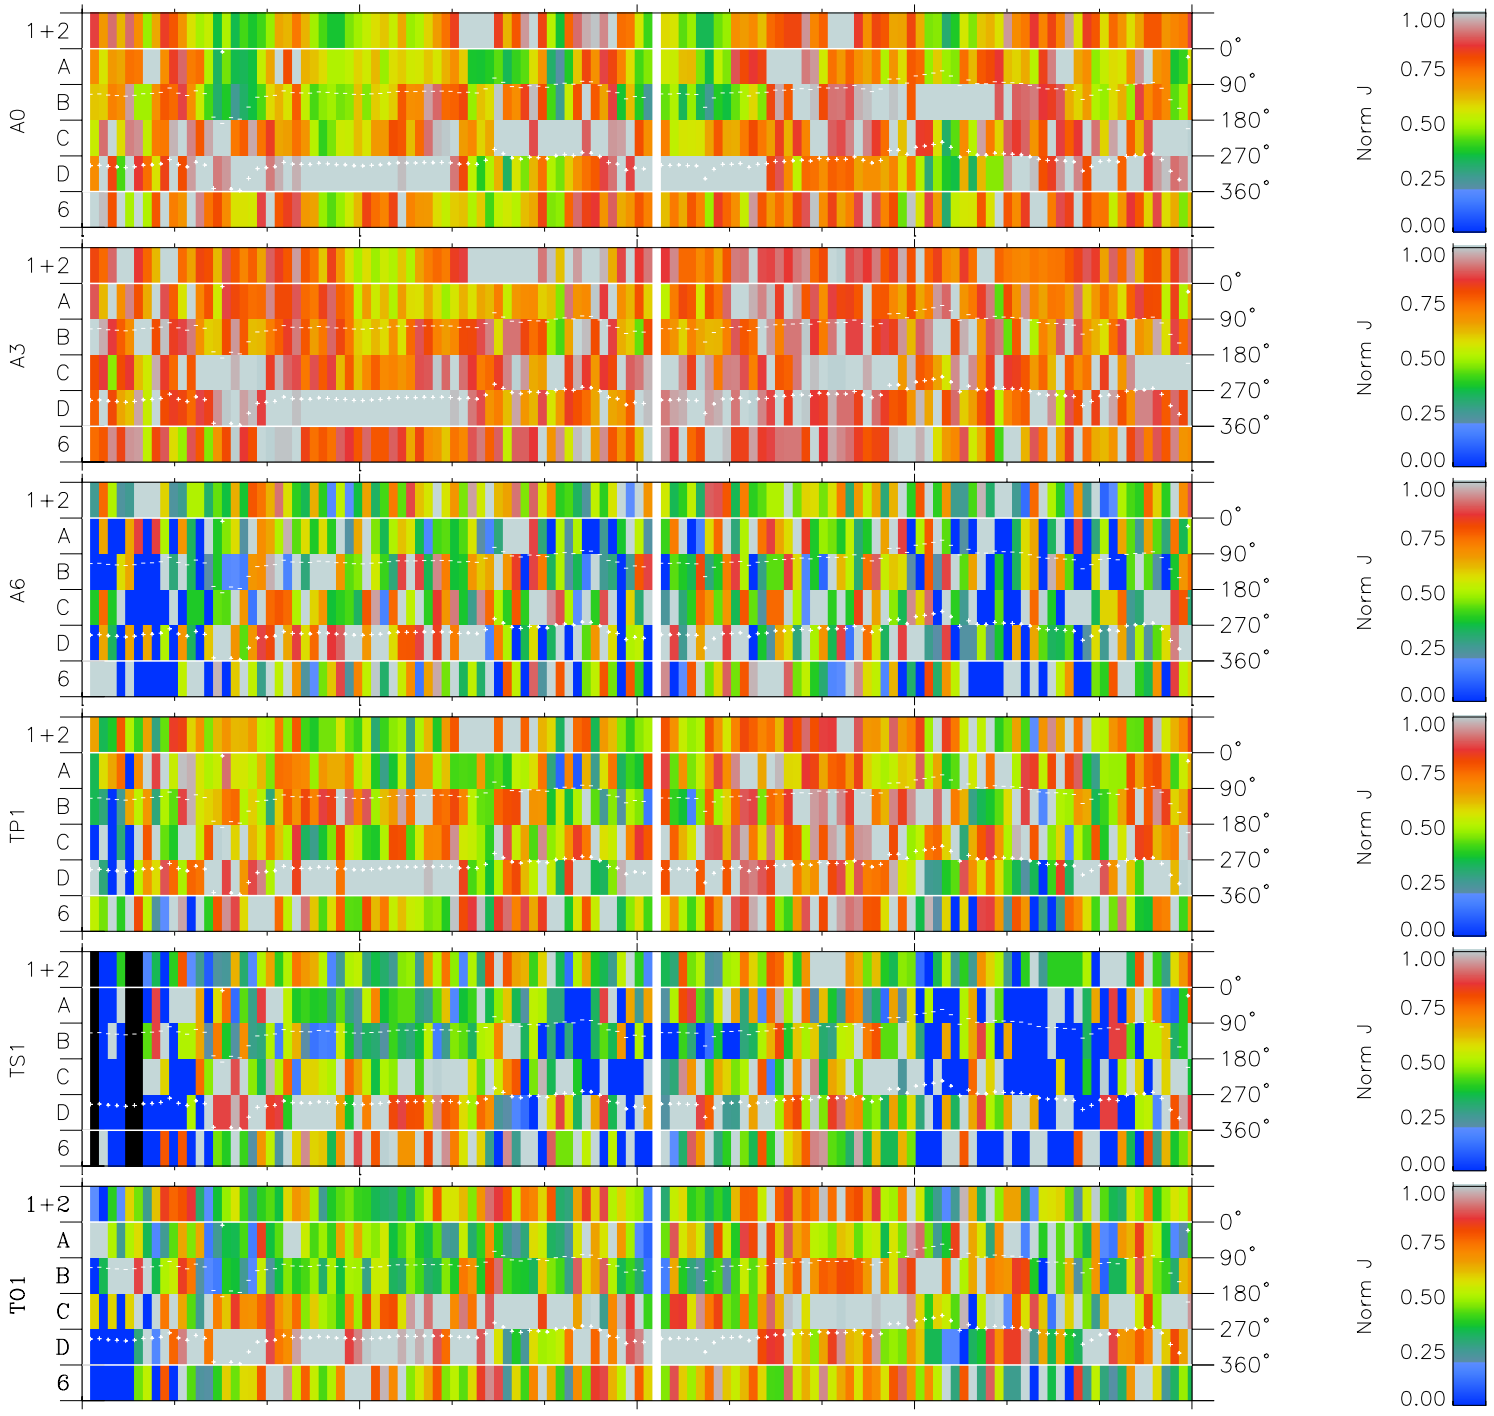

Galileo EPD Real Time Azimuth Anisotropies 98348

Software Version: RTAZIM_NORM V 1.20
 Data Production: 06-03-00
 Plot Production: Sun Sep 16 18:37:03 2001
 Color File: wondr3
 Geofactor File: 1.1

00:00:00 1998-348	348-06	348-12	348-18	00:00:00 1998-349	
+	+	+	+	+	X JSE(R _j)
-108.67	-109.26	-109.85	-110.43	-110.99	Y JSE(R _j)
39.96	39.75	39.54	39.32	39.10	Z JSE(R _j)
2.64	2.67	2.70	2.73	2.76	

◇ = Jupiter look direction
 □ = Corotation look direction