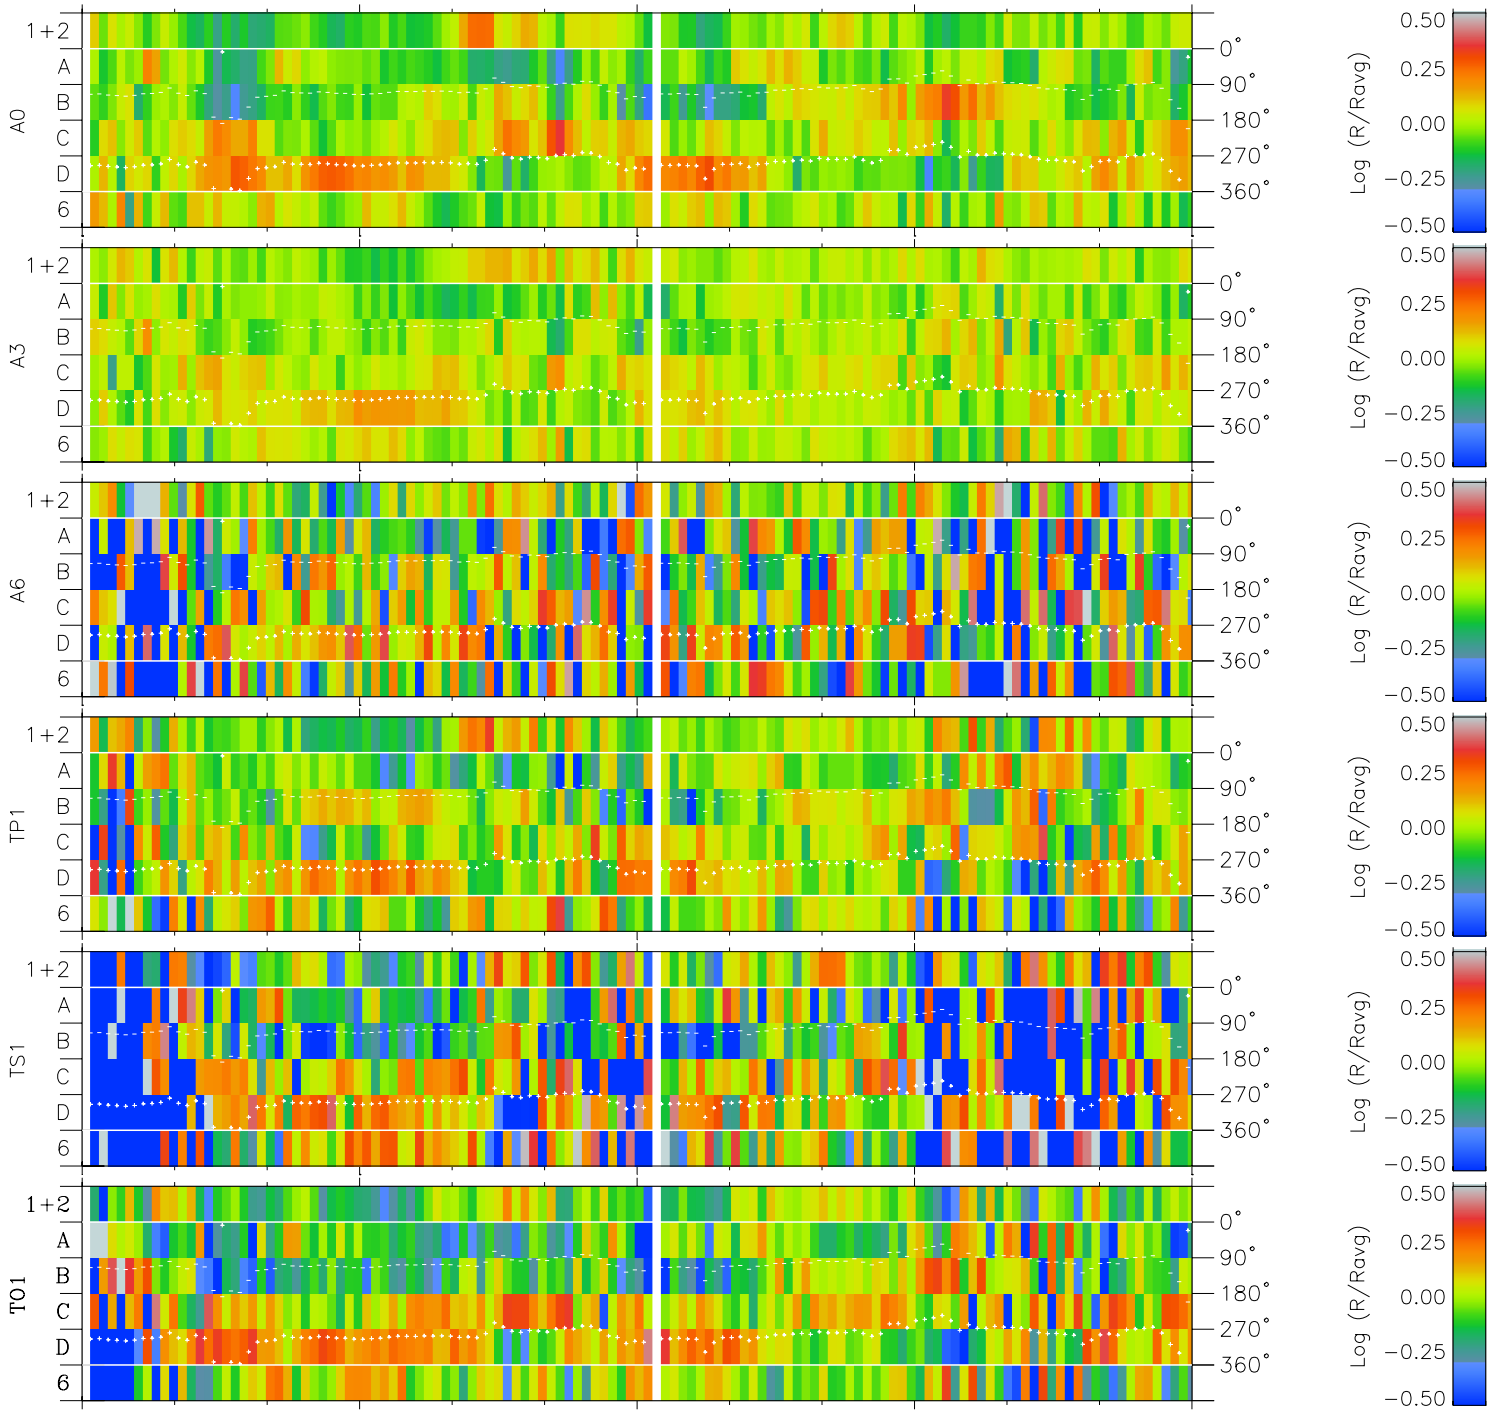

Galileo EPD Real Time Azimuth Anisotropies 98348

Software Version: RTAZIM_MEAN V 1.20
Data Production: 06-03-00
Plot Production: Sun Sep 16 18:36:42 2001
Color File: wondr3
Geofactor File: 1.1

00:00:00 1998-348	348-06	348-12	348-18	00:00:00 1998-349	
+	+	+	+	+	X JSE(R _j)
-108.67	-109.26	-109.85	-110.43	-110.99	Y JSE(R _j)
39.96	39.75	39.54	39.32	39.10	Z JSE(R _j)
2.64	2.67	2.70	2.73	2.76	

◇ = Jupiter look direction
□ = Corotation look direction