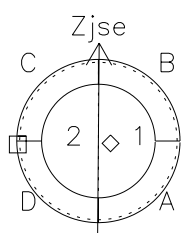

Galileo EPD Real Time Azimuth Anisotropies 98348

Software Version: RTAZIM_MEAN V 1.20
Data Production: 06-03-00
Plot Production: Sun Sep 16 18:36:42 2001
Color File: wondr3
Geofactor File: 1.1

00:00:00 1998-348	348-06	348-12	348-18	00:00:00 1998-349	
+	+	+	+	+	X JSE(R _j)
-108.67	-109.26	-109.85	-110.43	-110.99	Y JSE(R _j)
39.96	39.75	39.54	39.32	39.10	Z JSE(R _j)
2.64	2.67	2.70	2.73	2.76	

◇ = Jupiter look direction
□ = Corotation look direction