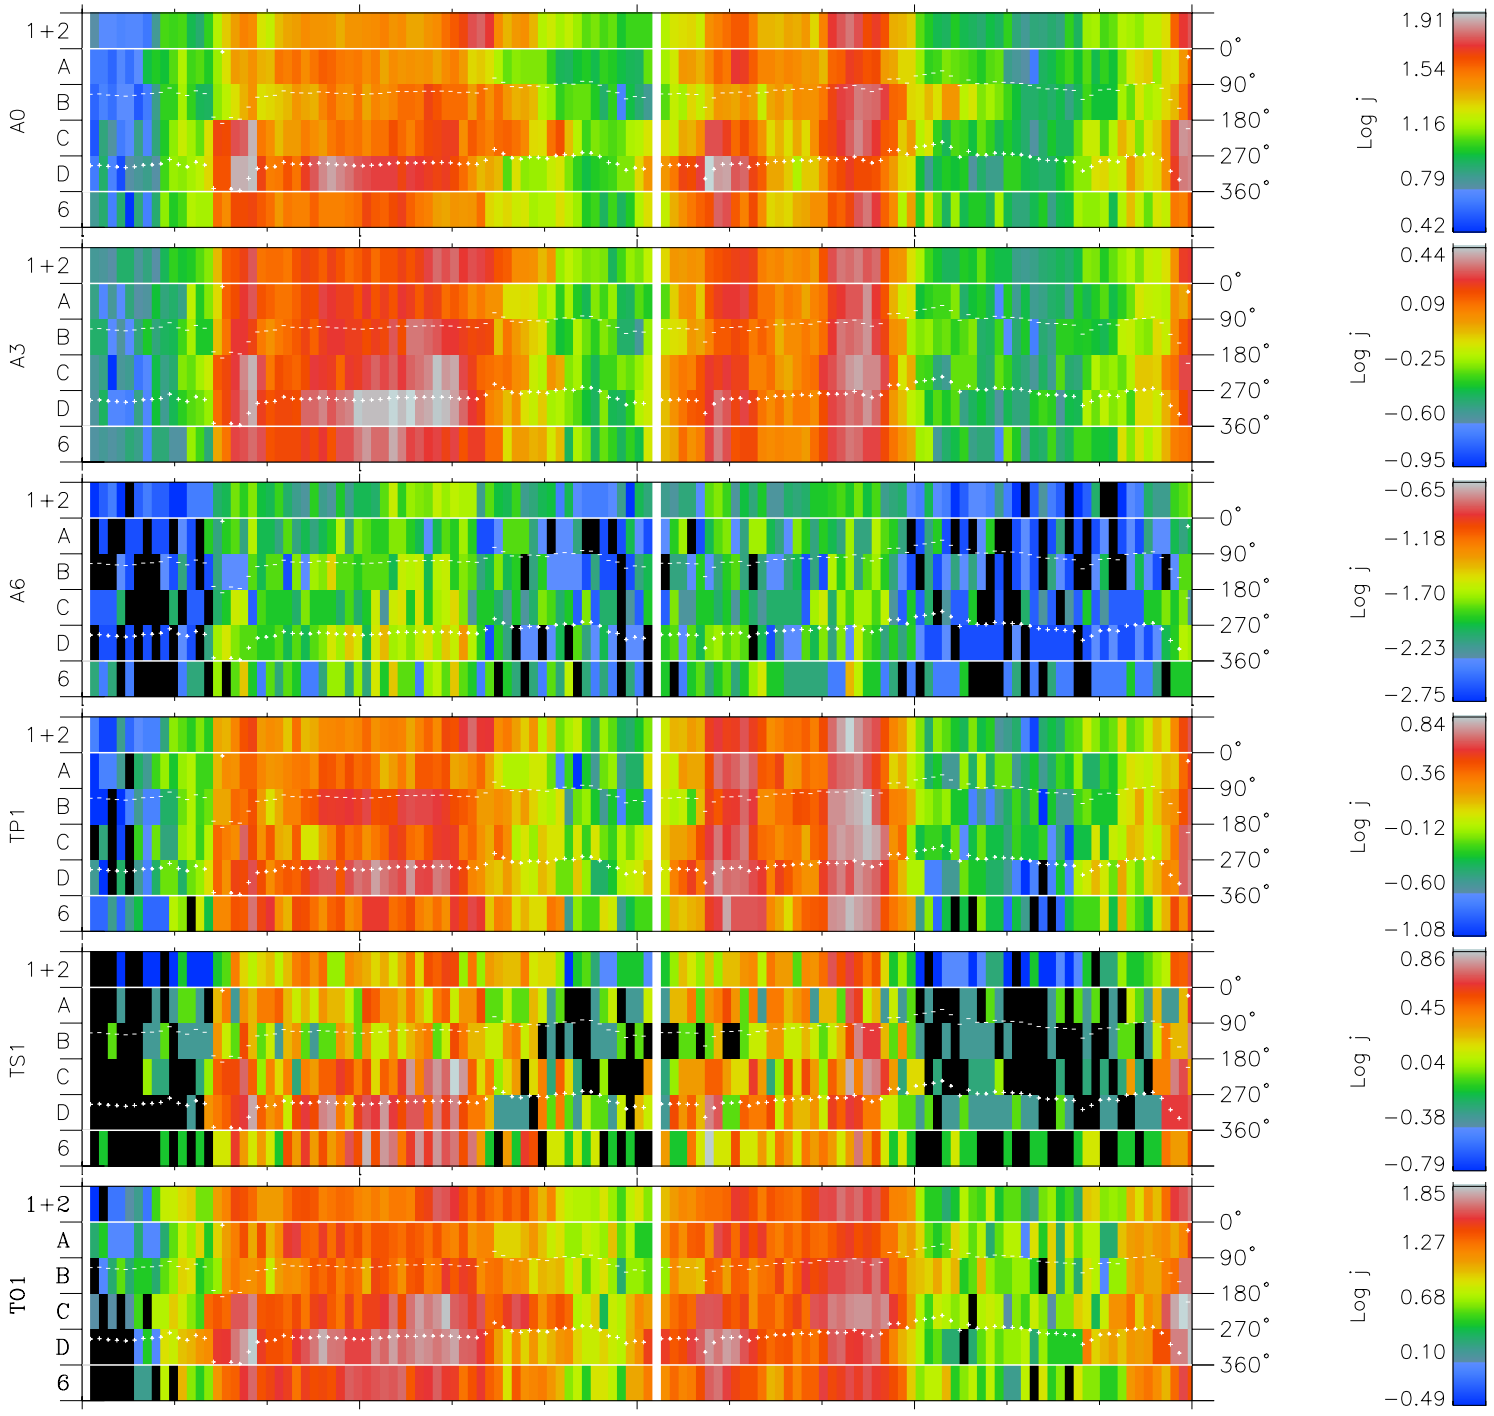

# Galileo EPD Real Time Azimuth Anisotropies 98348

Software Version: RTAZIM\_FLUX V 1.20  
 Data Production: 06-03-00  
 Plot Production: Sun Sep 16 18:36:52 2001  
 Color File: wondr3  
 Geofactor File: 1.1

00:00:00 1998-348	348-06	348-12	348-18	00:00:00 1998-349	
+	+	+	+	+	
-108.67	-109.26	-109.85	-110.43	-110.99	X JSE(R <sub>j</sub> )
39.96	39.75	39.54	39.32	39.10	Y JSE(R <sub>j</sub> )
2.64	2.67	2.70	2.73	2.76	Z JSE(R <sub>j</sub> )

- ◇ = Jupiter look direction
- = Corotation look direction