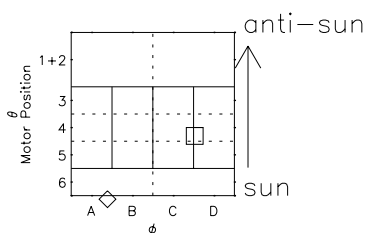

Galileo EPD Real Time R6 Ions Spectra 98347

Software Version: RTSPEC_R6 V 1.20
 Data Production: 06-03-00
 Plot Production: Sun Sep 16 18:27:12 2001
 Color File: wondr3
 Geofactor File: 1.1

◇ = Jupiter look direction
 □ = Corotation look direction