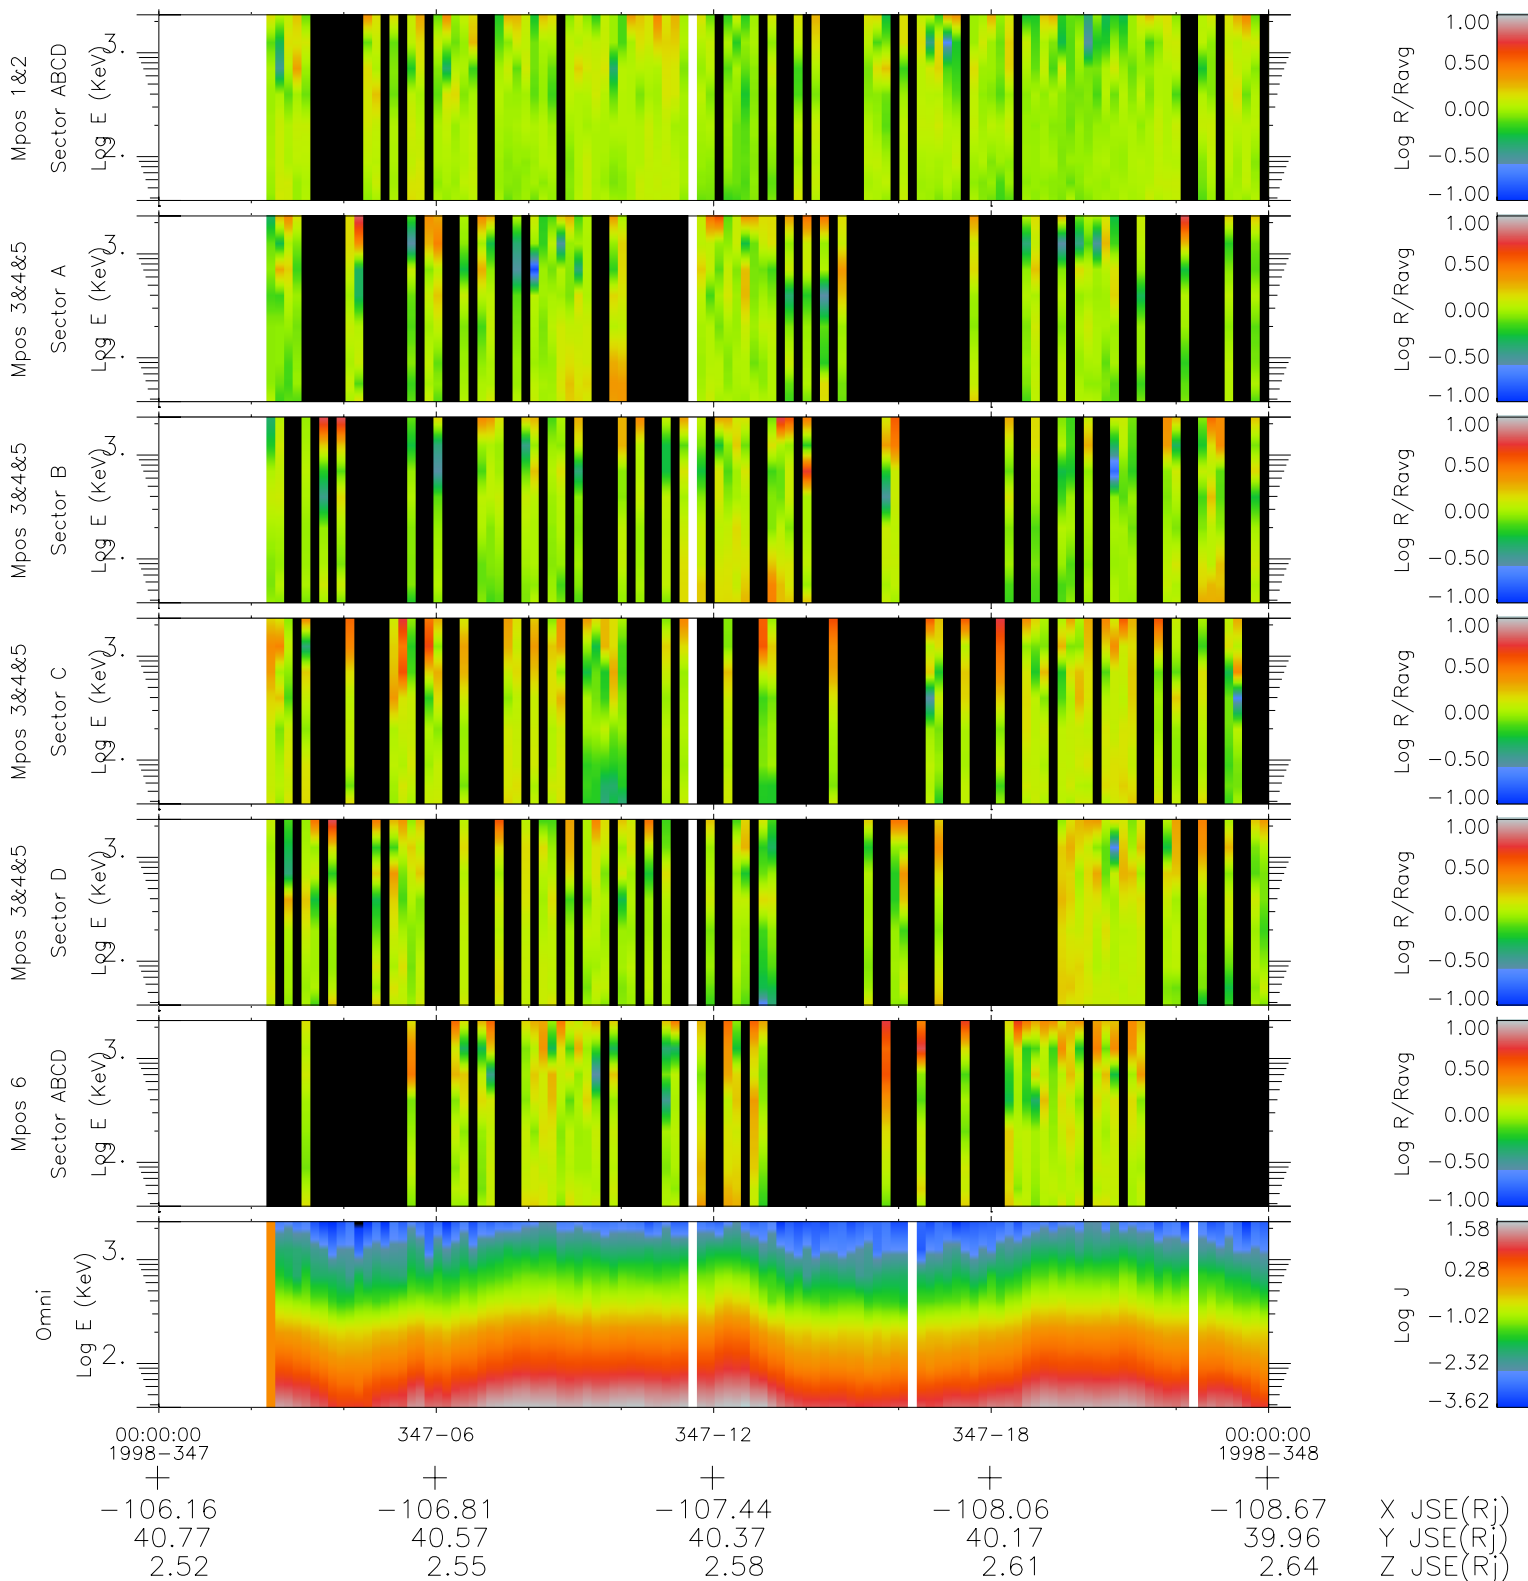

Galileo EPD Real Time R6 Ions Spectra 98347

Software Version: RTSPEC_R6 V 1.20
 Data Production: 06-03-00
 Plot Production: Sun Sep 16 18:27:12 2001
 Color File: wondr3
 Geofactor File: 1.1

◇ = Jupiter look direction
 □ = Corotation look direction