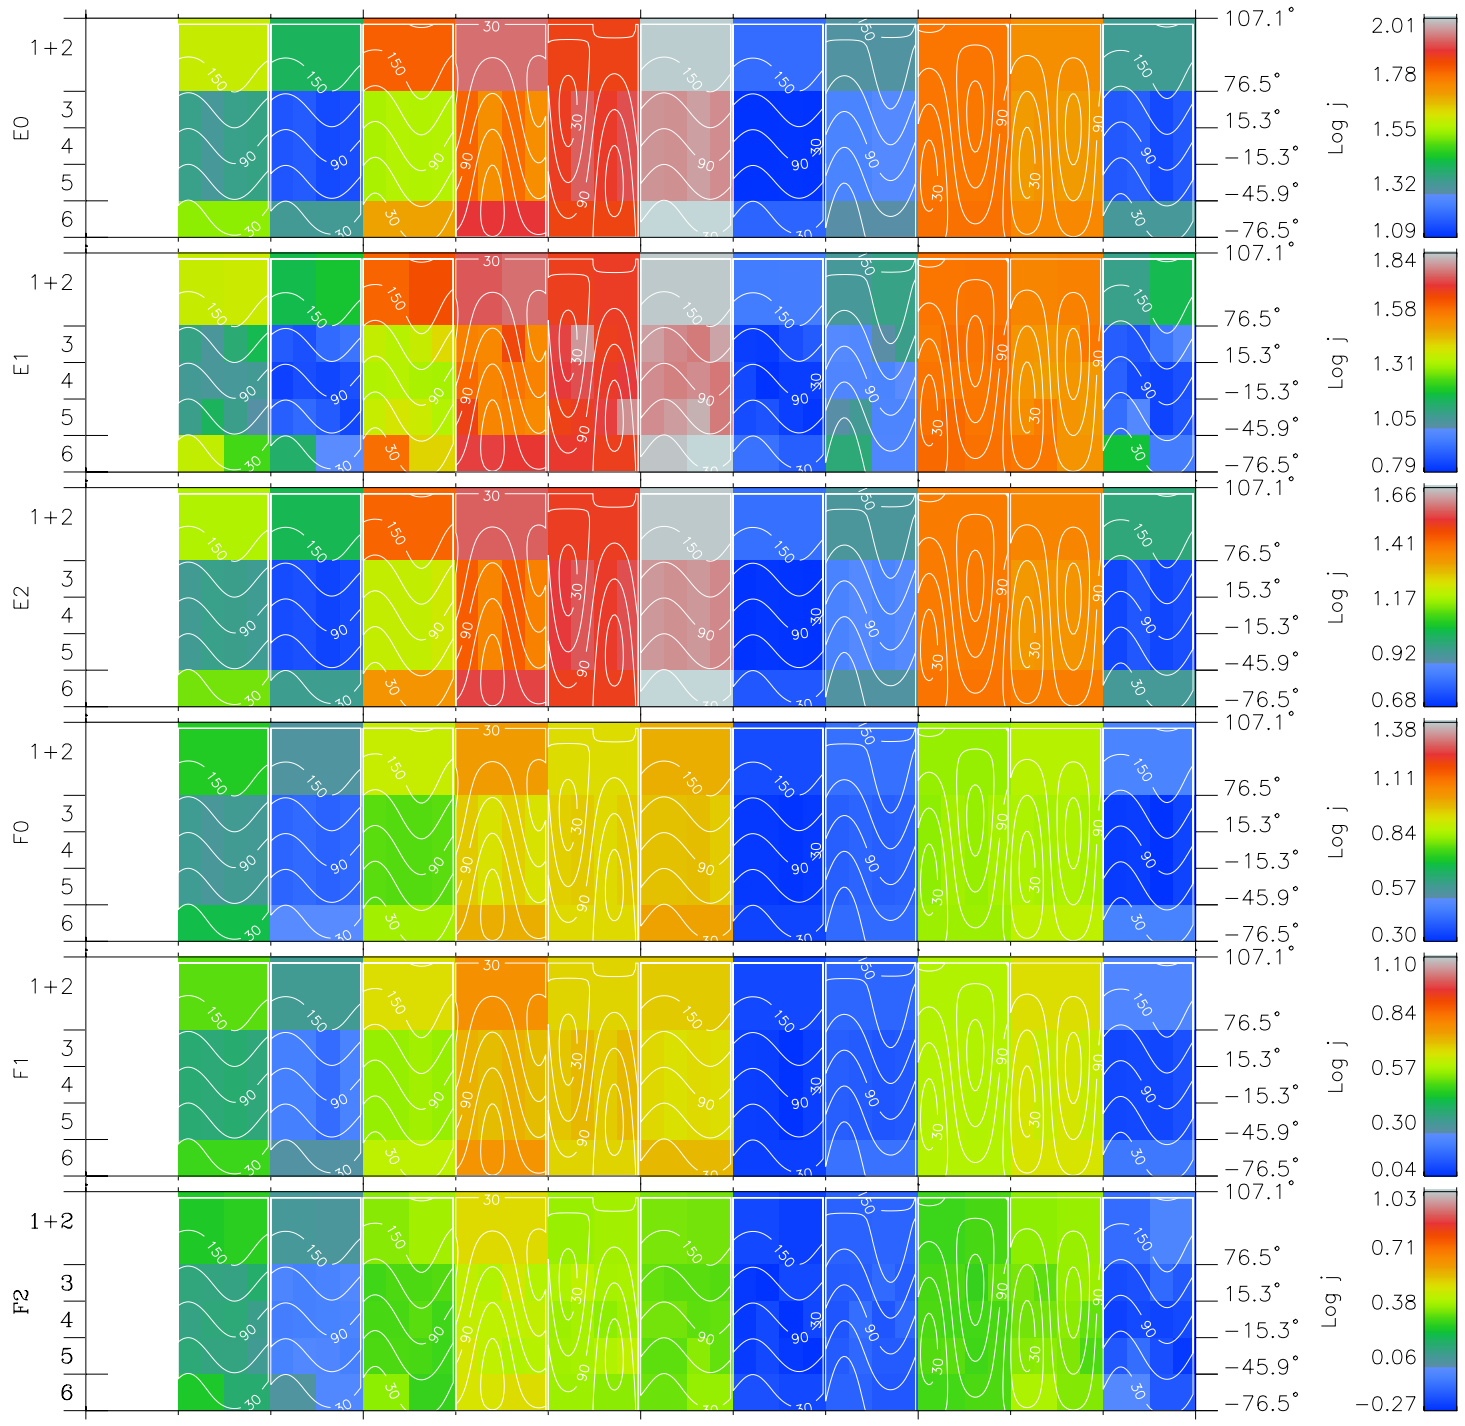

# Galileo EPD Real Time All-Sky Anisotropies 98347

Software Version: RTSKY\_FLUX V 1.20  
 Data Production: 06-03-00  
 Plot Production: Sun Sep 16 18:27:50 2001  
 Color File: wondr3  
 Geofactor File: 1.1

00:00:00 1998-347	347-06	347-12	347-18	00:00:00 1998-348	X JSE(R <sub>j</sub> )
+ -106.16	+ -106.81	+ -107.44	+ -108.06	+ -108.67	Y JSE(R <sub>j</sub> )
40.77	40.57	40.37	40.17	39.96	Z JSE(R <sub>j</sub> )
2.52	2.55	2.58	2.61	2.64	

- ◇ = Jupiter look direction
- = Corotation look direction