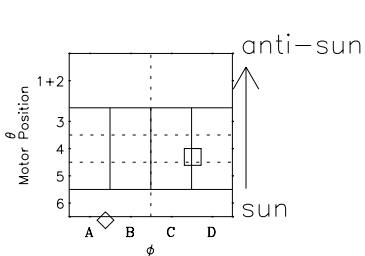

Galileo EPD Real-Time Omni 98347

Software Version: RTLINE_OMNI V 1.20
Data Production: 06-03-00
Plot Production: Sun Sep 16 18:29:12 2001

◇ = Jupiter look direction
□ = Corotation look direction