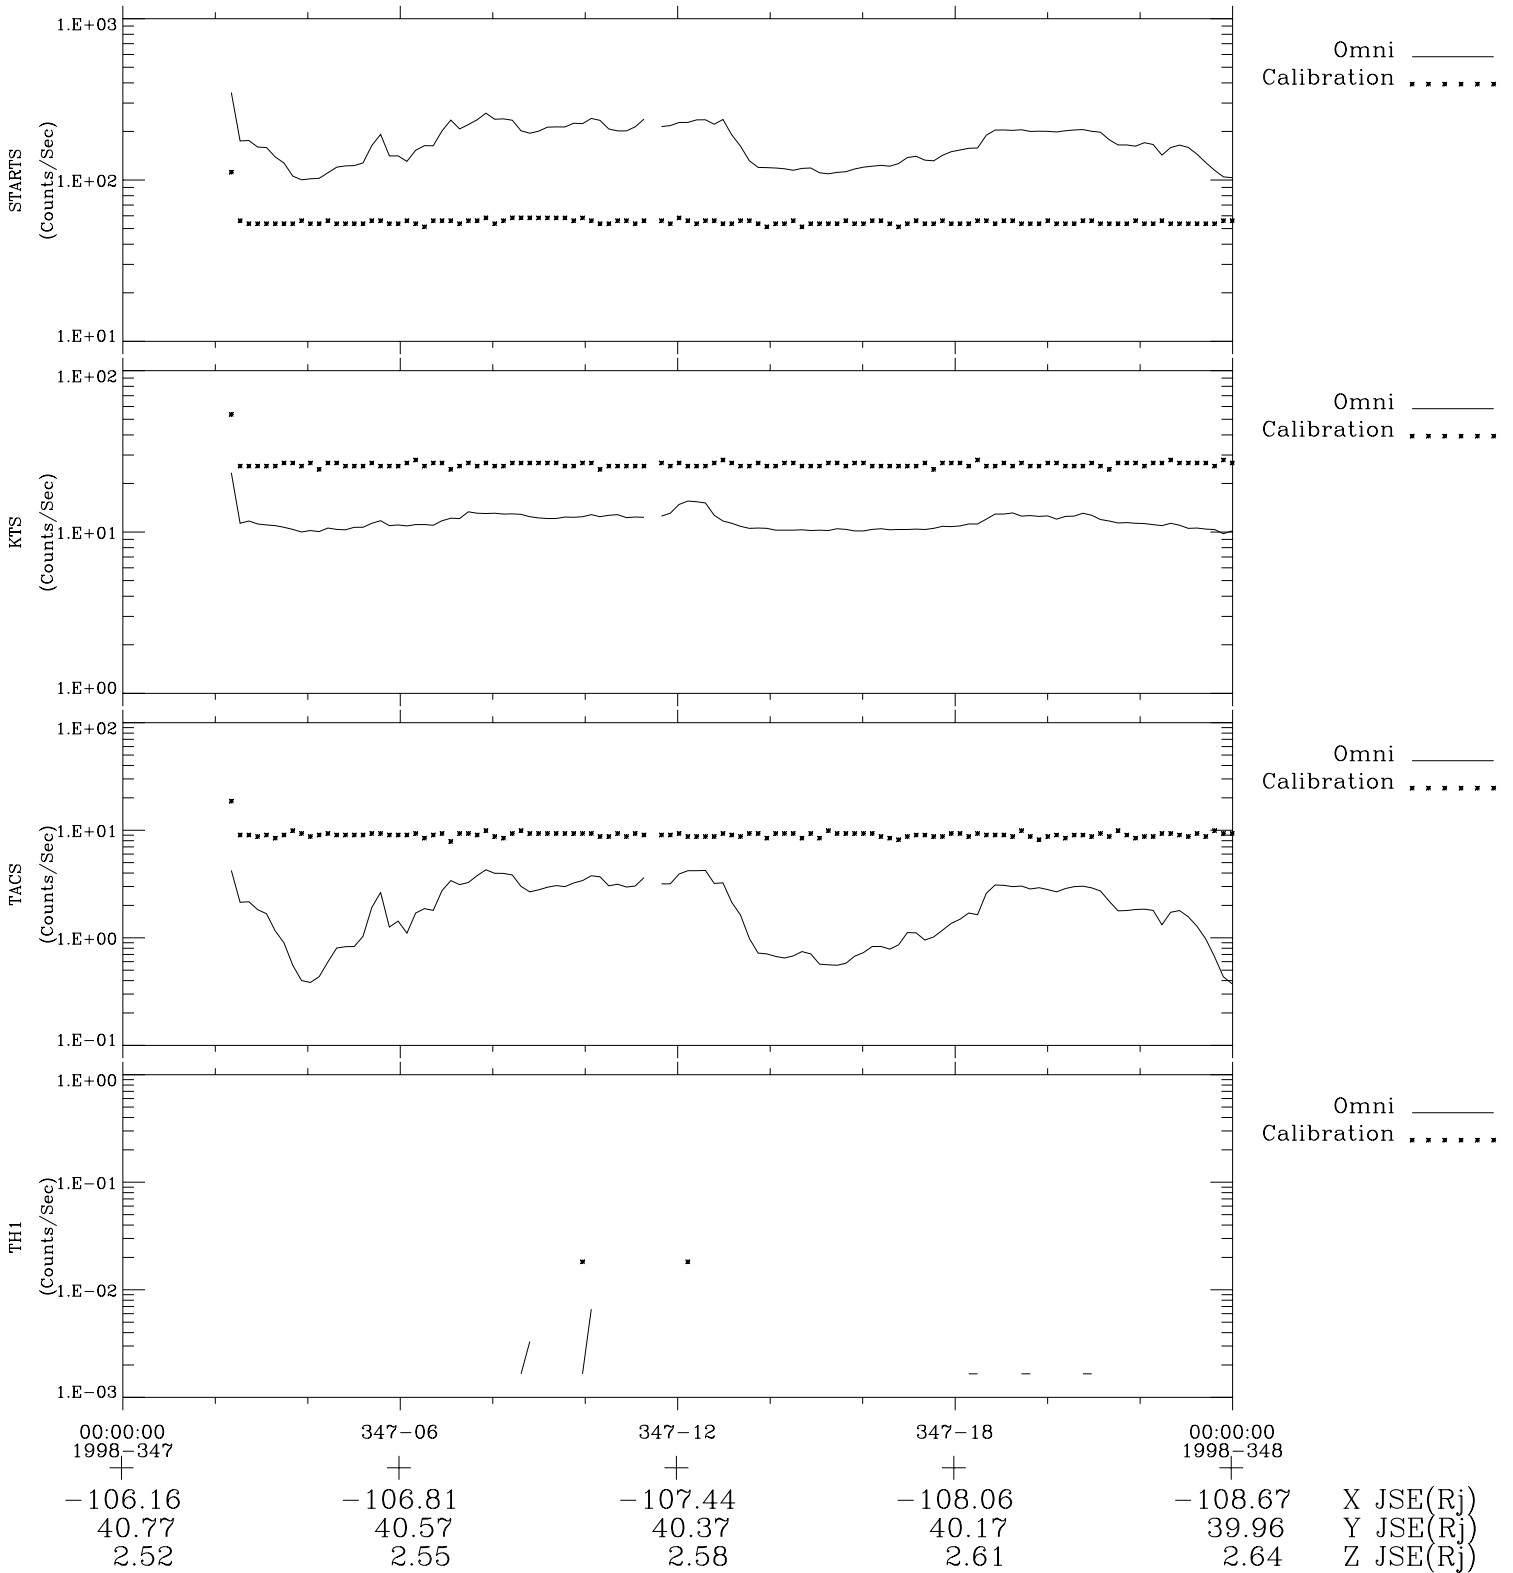

Galileo EPD Real-Time Omni 98347

Software Version: RTLINE_OMNI V 1.20
Data Production: 06-03-00
Plot Production: Sun Sep 16 18:29:12 2001

◇ = Jupiter look direction
□ = Corotation look direction