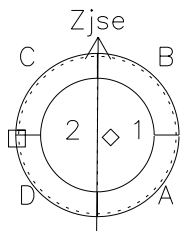

# Galileo EPD Real-Time Six-Sector 98347

Software Version: RTLINE\_R6 V 1.20  
Data Production: 06-03-00  
Plot Production: Sun Sep 16 18:29:19 2001

◇ = Jupiter look direction  
□ = Corotation look direction