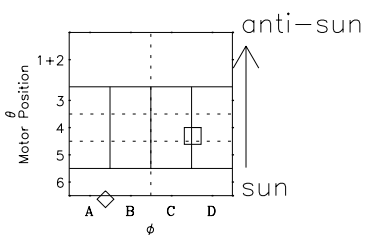

# Galileo EPD Real-Time Six-Sector 98347

Software Version: RTLINE\_R6 V 1.20  
Data Production: 06-03-00  
Plot Production: Sun Sep 16 18:29:19 2001

◇ = Jupiter look direction  
□ = Corotation look direction