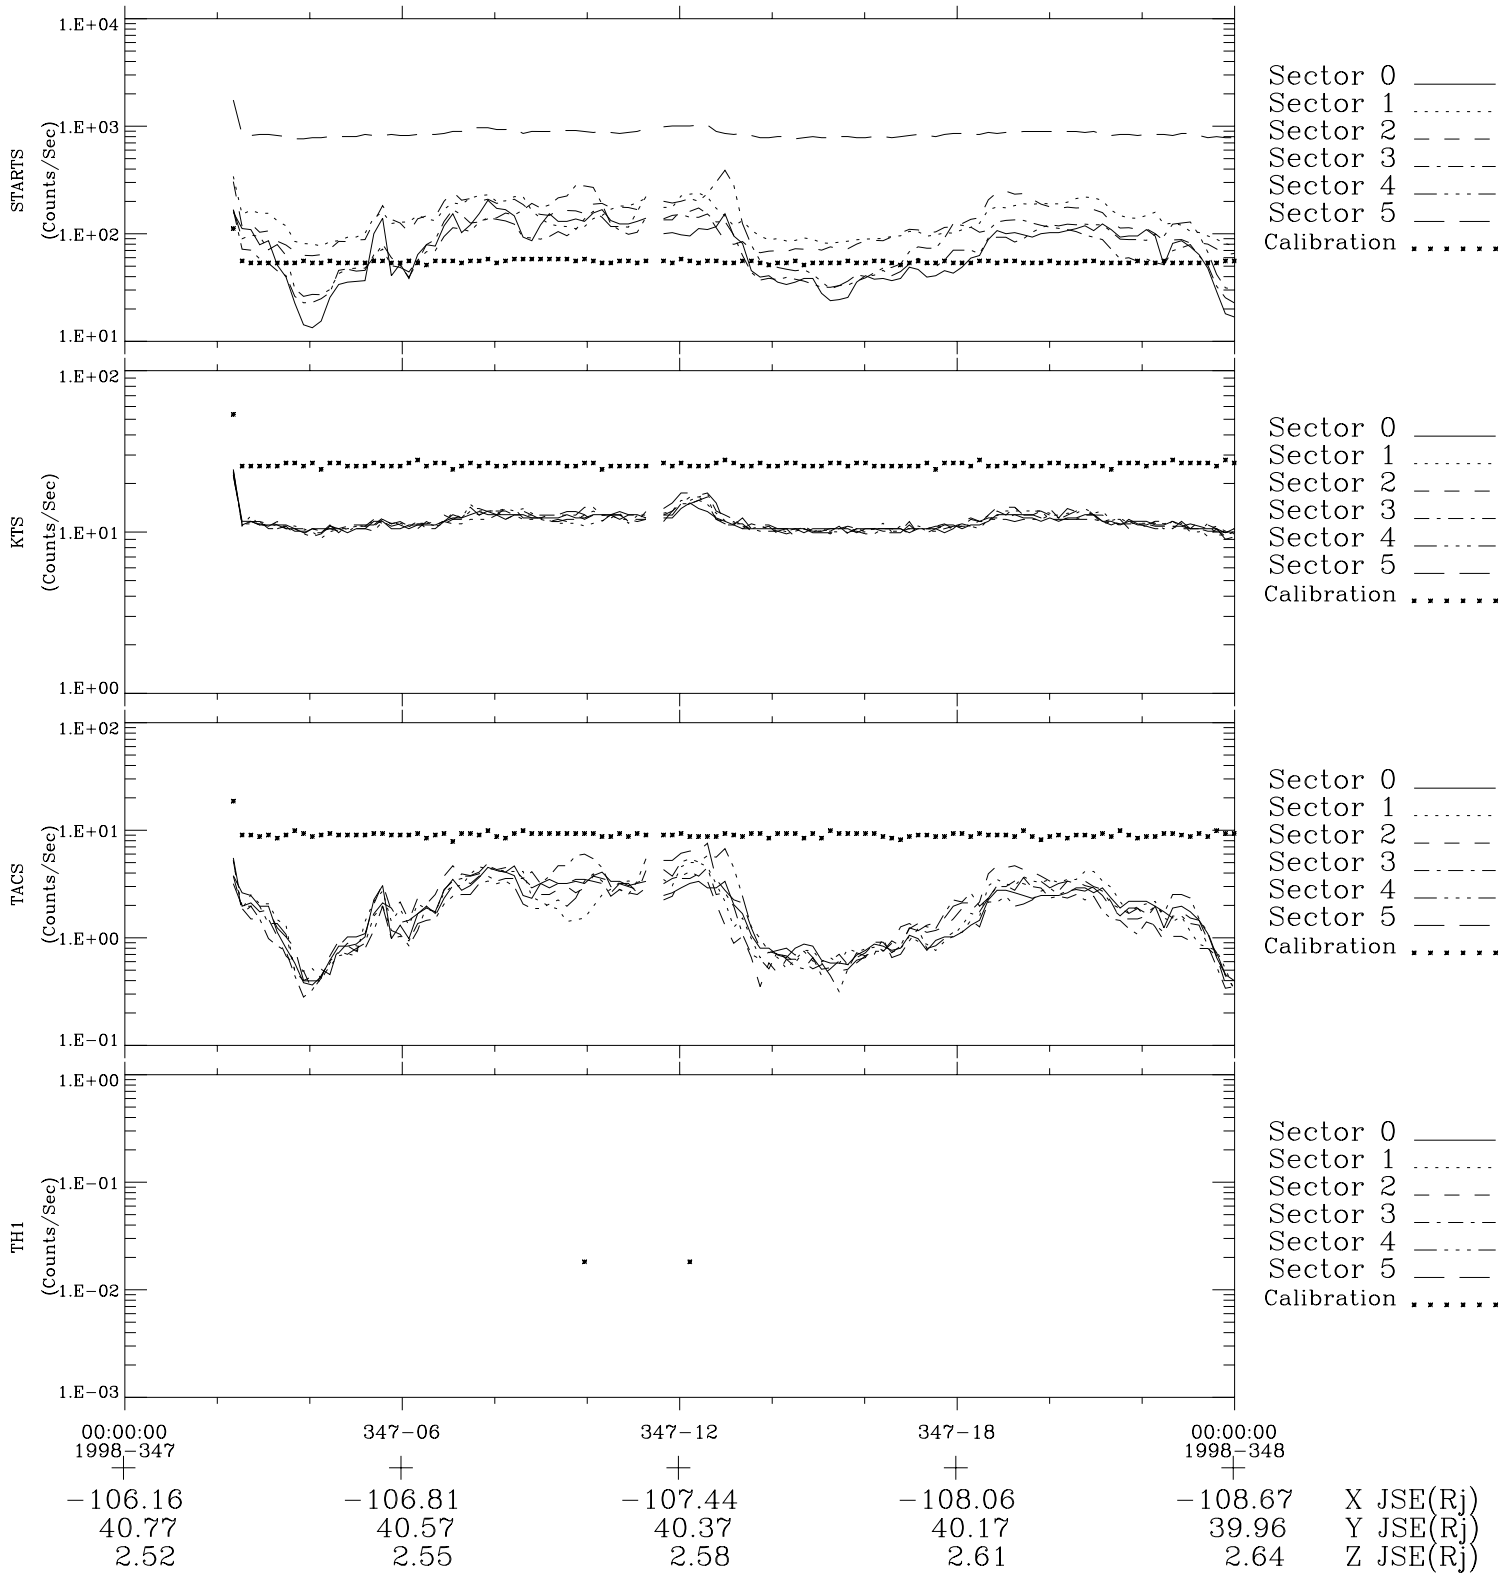

# Galileo EPD Real-Time Six-Sector 98347

Software Version: RTLINE\_R6 V 1.20  
Data Production: 06-03-00  
Plot Production: Sun Sep 16 18:29:19 2001

◇ = Jupiter look direction  
□ = Corotation look direction