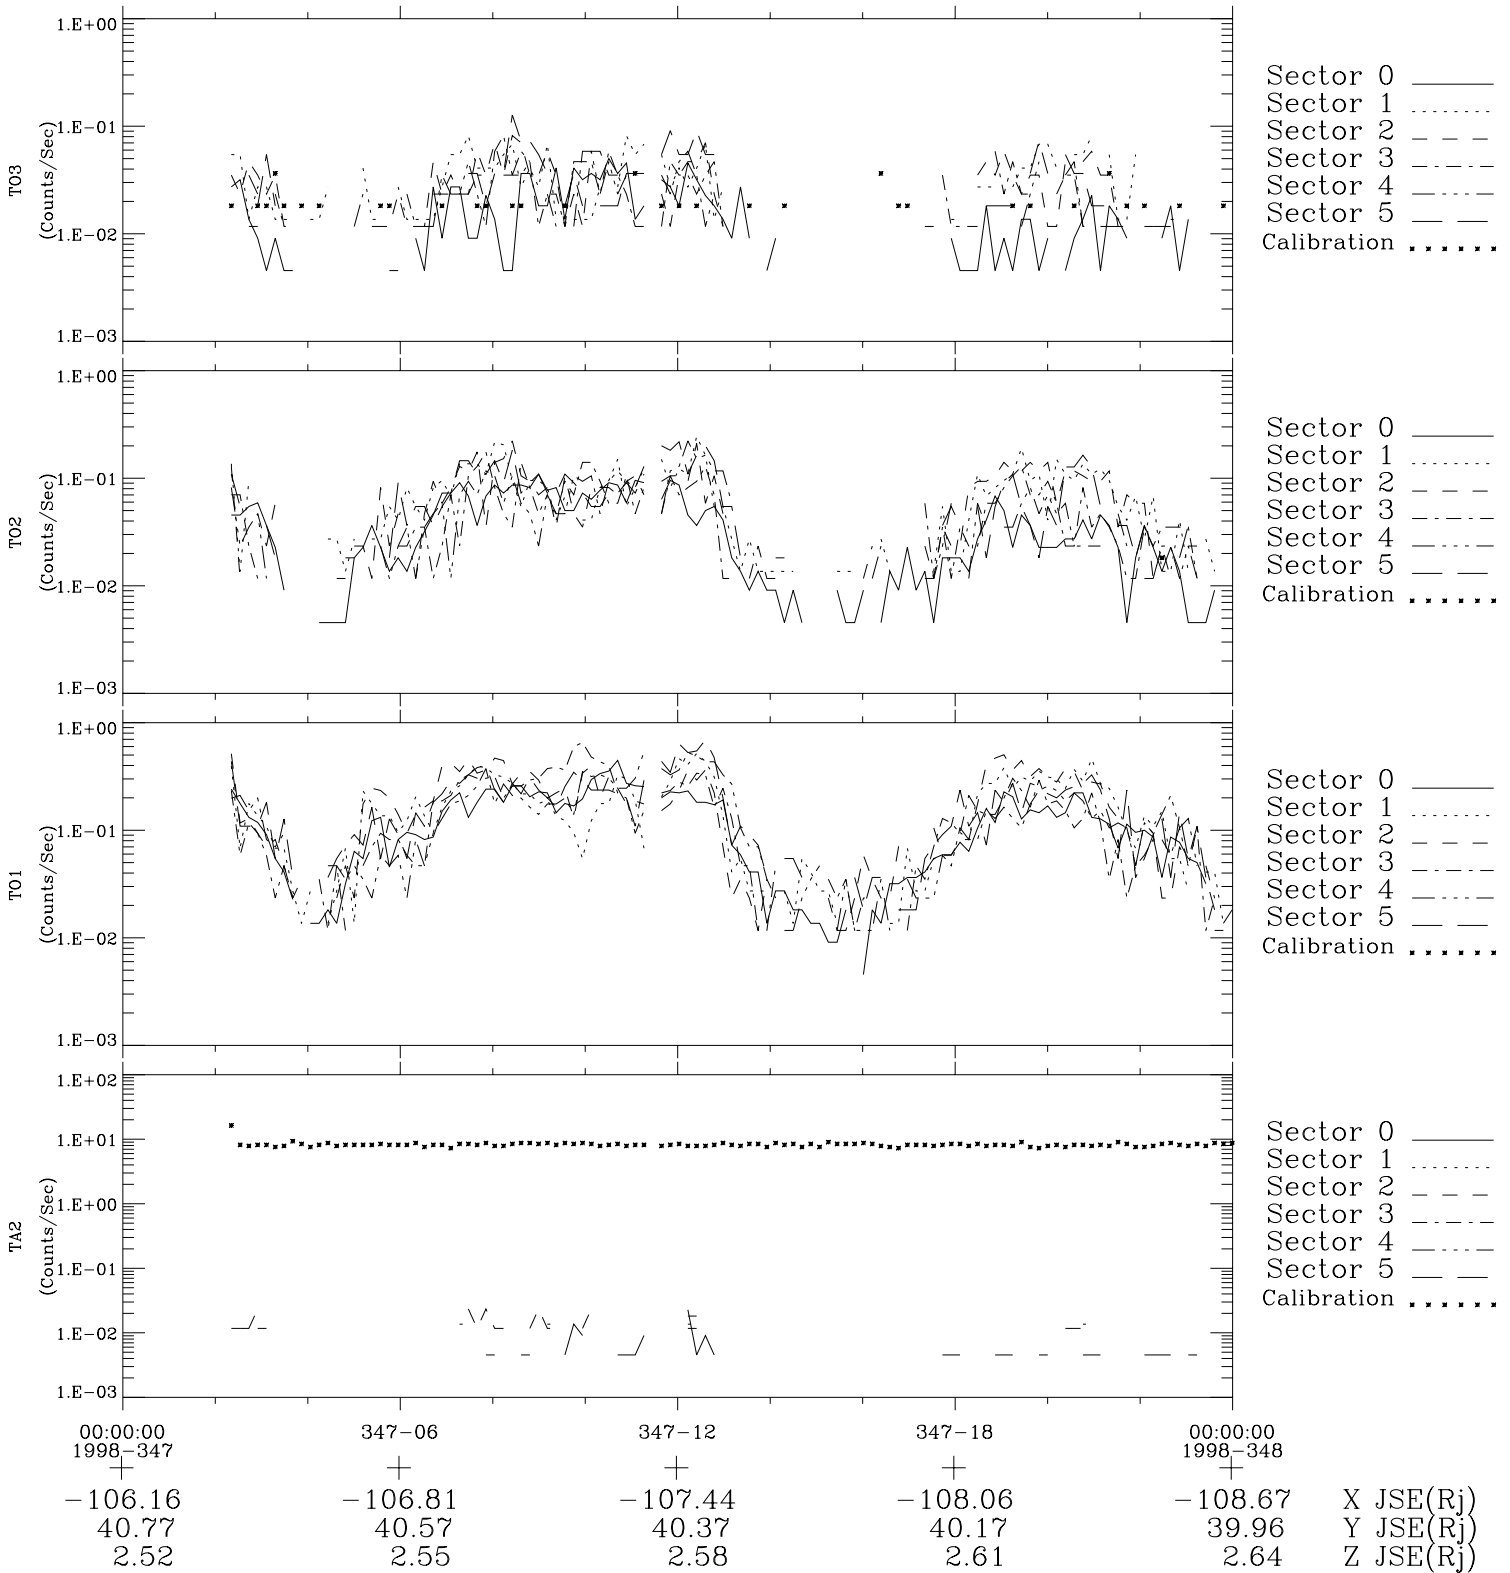

Galileo EPD Real-Time Six-Sector 98347

Software Version: RTLINE_R6 V 1.20
Data Production: 06-03-00
Plot Production: Sun Sep 16 18:29:18 2001

◇ = Jupiter look direction
□ = Corotation look direction