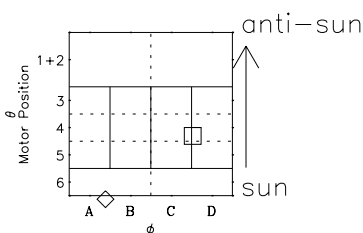

Galileo EPD Real-Time Six-Sector 98347

Software Version: RTLINE_R6 V 1.20
Data Production: 06-03-00
Plot Production: Sun Sep 16 18:29:18 2001

◇ = Jupiter look direction
□ = Corotation look direction