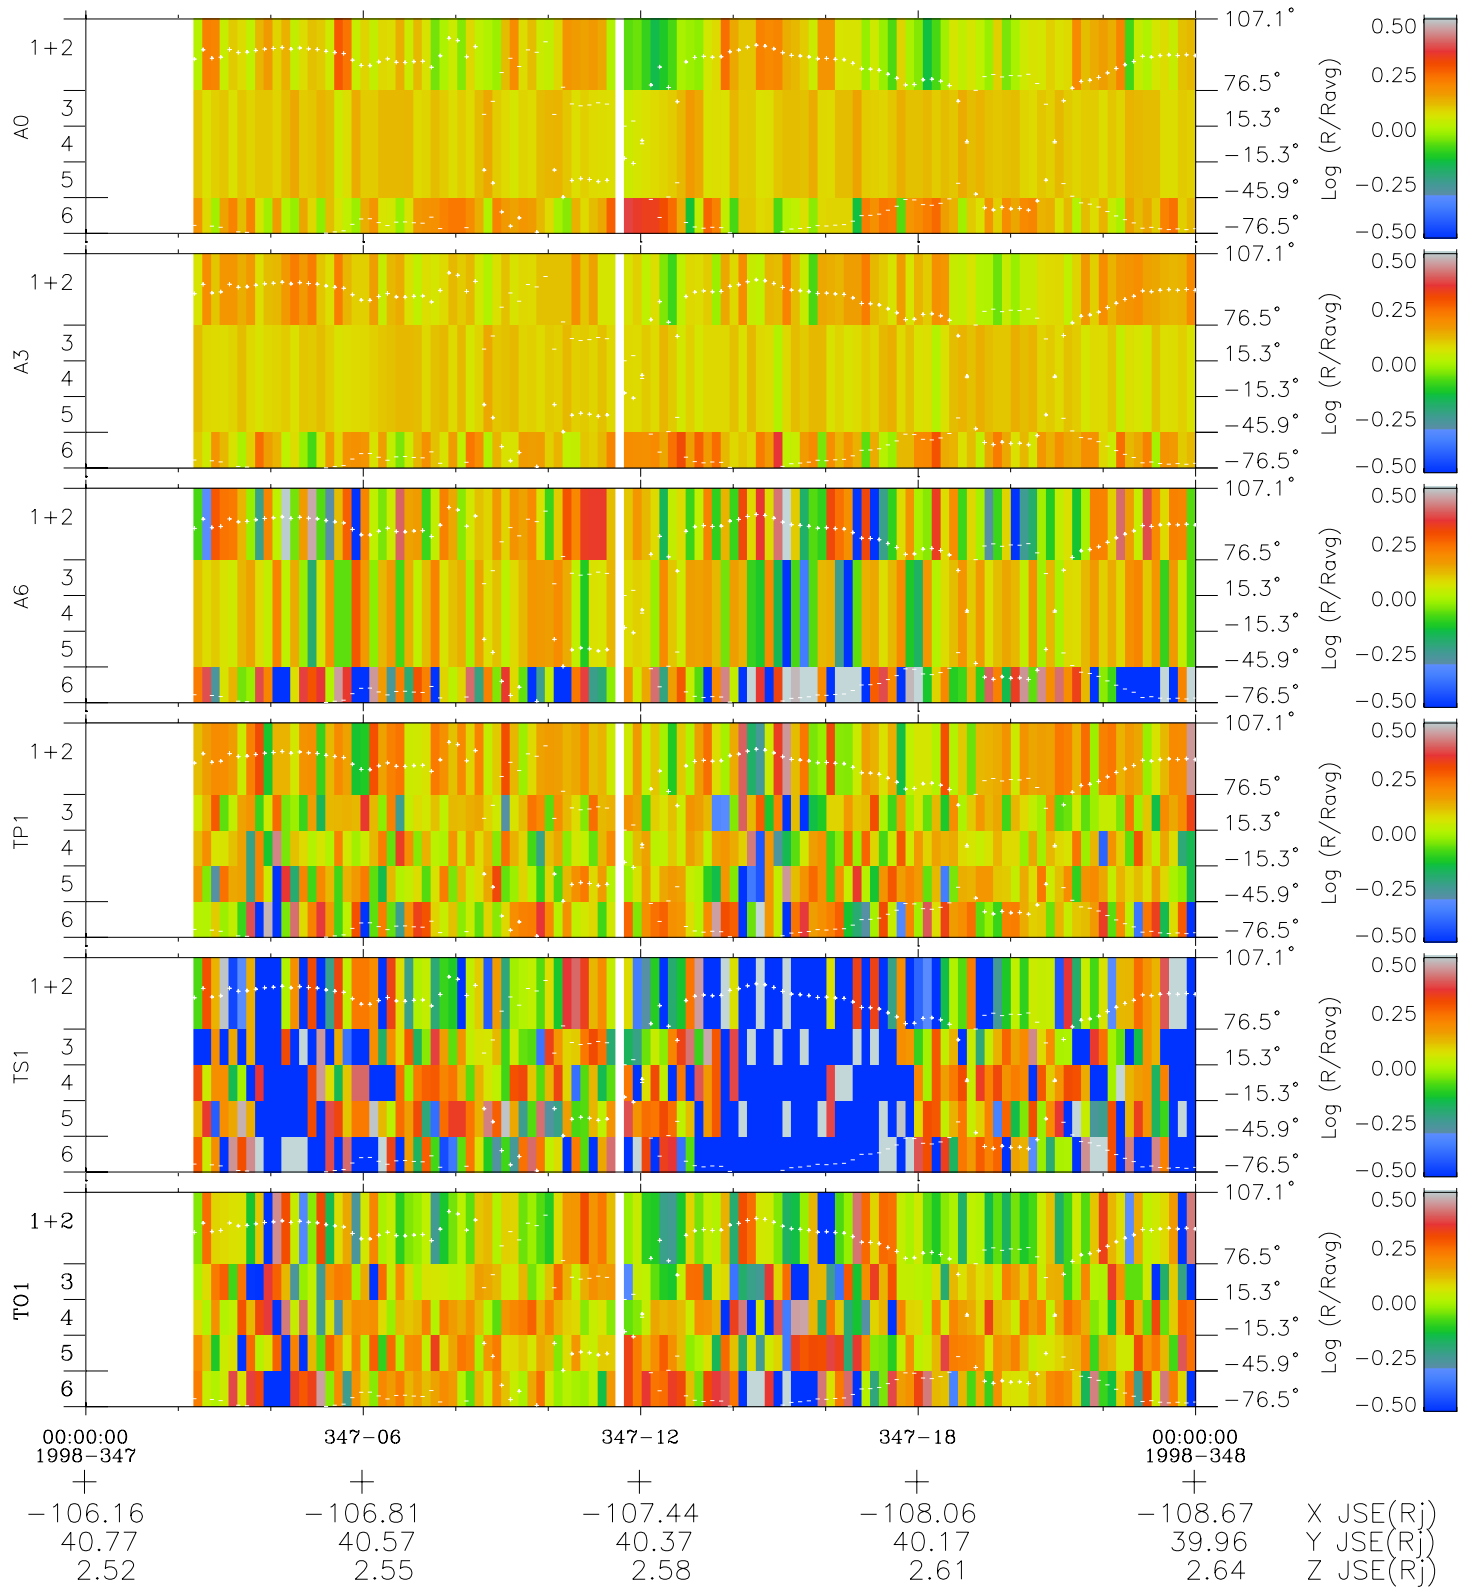

Galileo EPD Real Elevation Anisotropies 98347

Software Version: RTELEV_MEAN V 1.20
Data Production: 06-03-00
Plot Production: Sun Sep 16 18:28:09 2001
Color File: wondr3
Geofactor File: 1.1

- ◇ = Jupiter look direction
- = Corotation look direction