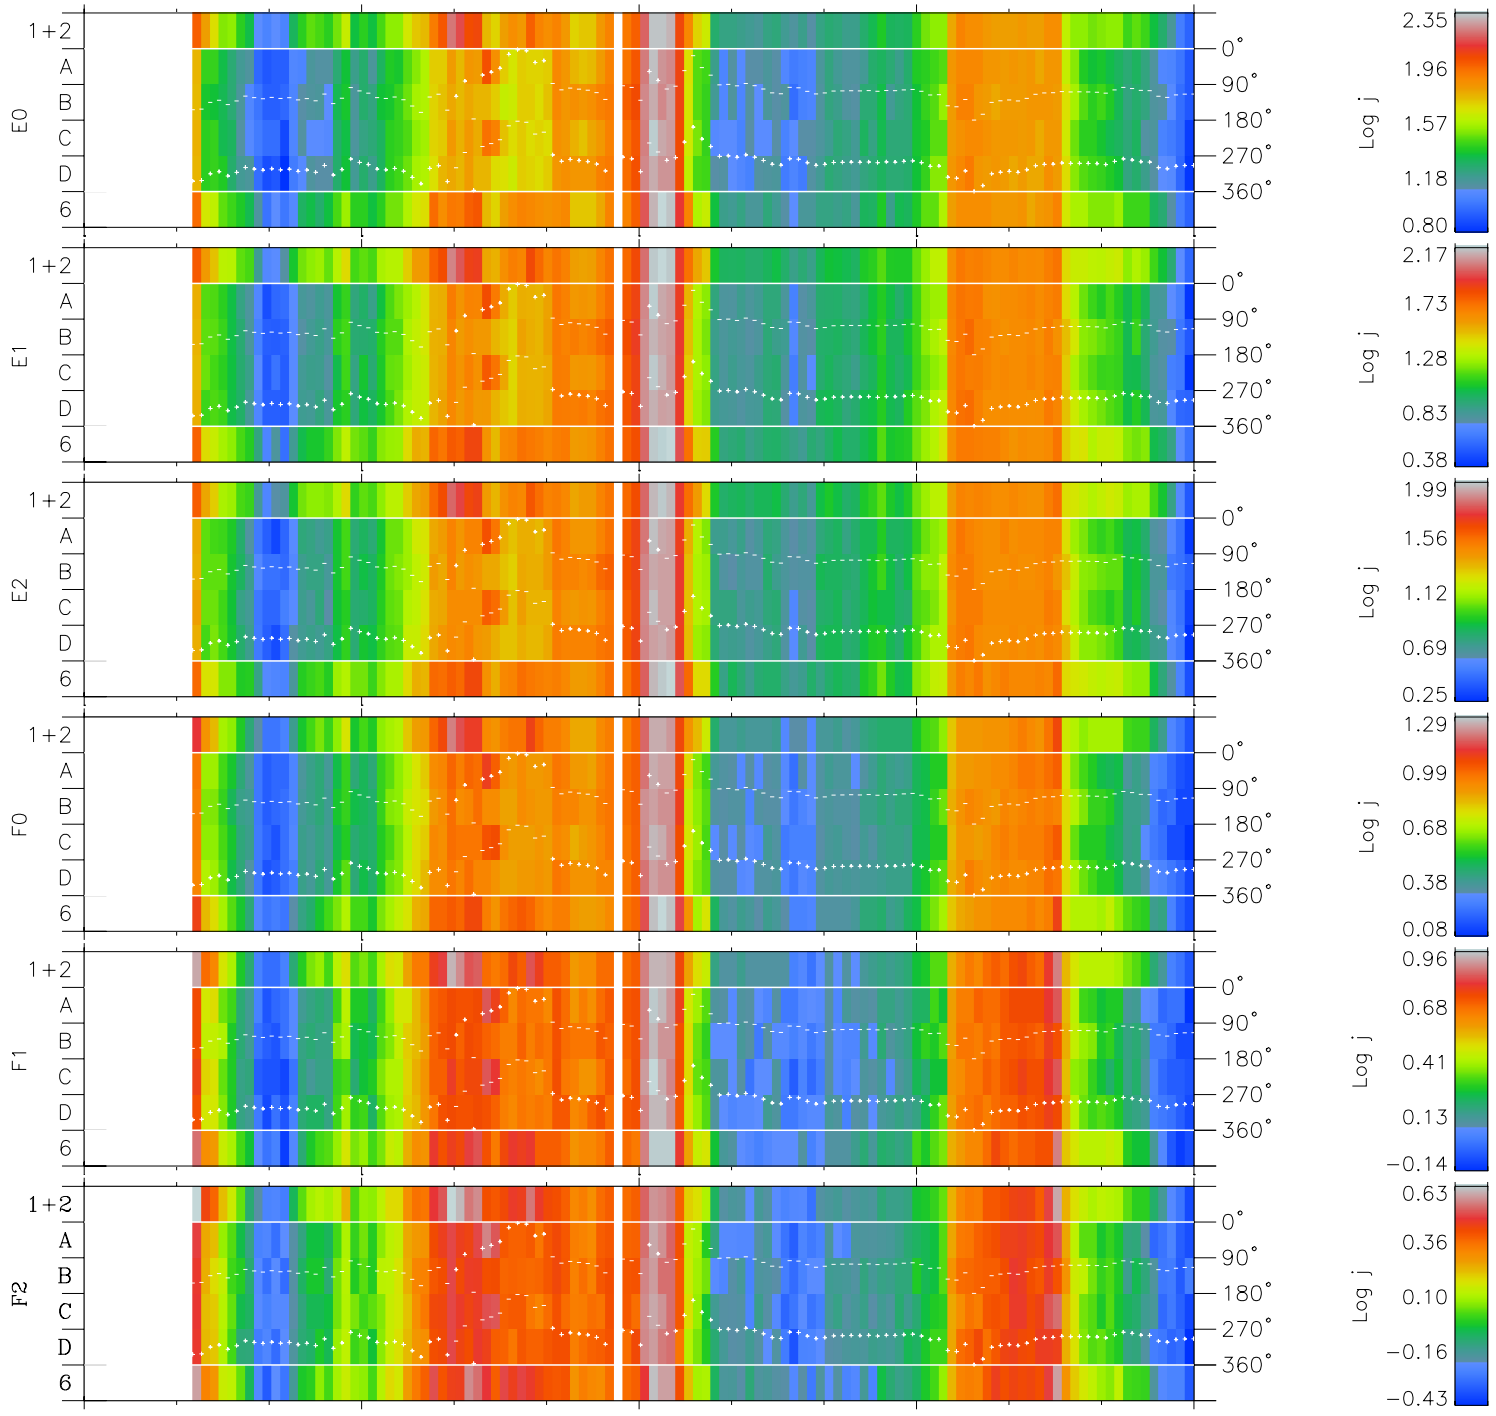

Galileo EPD Real Time Azimuth Anisotropies 98347

Software Version: RTAZIM_FLUX V 1.20
Data Production: 06-03-00
Plot Production: Sun Sep 16 18:28:55 2001
Color File: wondr3
Geofactor File: 1.1

00:00:00 1998-347	347-06	347-12	347-18	00:00:00 1998-348	
+	+	+	+	+	
-106.16	-106.81	-107.44	-108.06	-108.67	X JSE(R _j)
40.77	40.57	40.37	40.17	39.96	Y JSE(R _j)
2.52	2.55	2.58	2.61	2.64	Z JSE(R _j)

- ◇ = Jupiter look direction
- = Corotation look direction