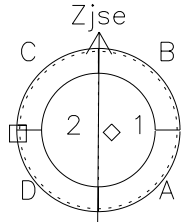

Galileo EPD Real Time Azimuth Anisotropies 98347

Software Version: RTAZIM_FLUX V 1.20
Data Production: 06-03-00
Plot Production: Sun Sep 16 18:28:55 2001
Color File: wondr3
Geofactor File: 1.1

00:00:00 1998-347	347-06	347-12	347-18	00:00:00 1998-348	
+	+	+	+	+	
-106.16	-106.81	-107.44	-108.06	-108.67	X JSE(R _j)
40.77	40.57	40.37	40.17	39.96	Y JSE(R _j)
2.52	2.55	2.58	2.61	2.64	Z JSE(R _j)

- ◇ = Jupiter look direction
- = Corotation look direction