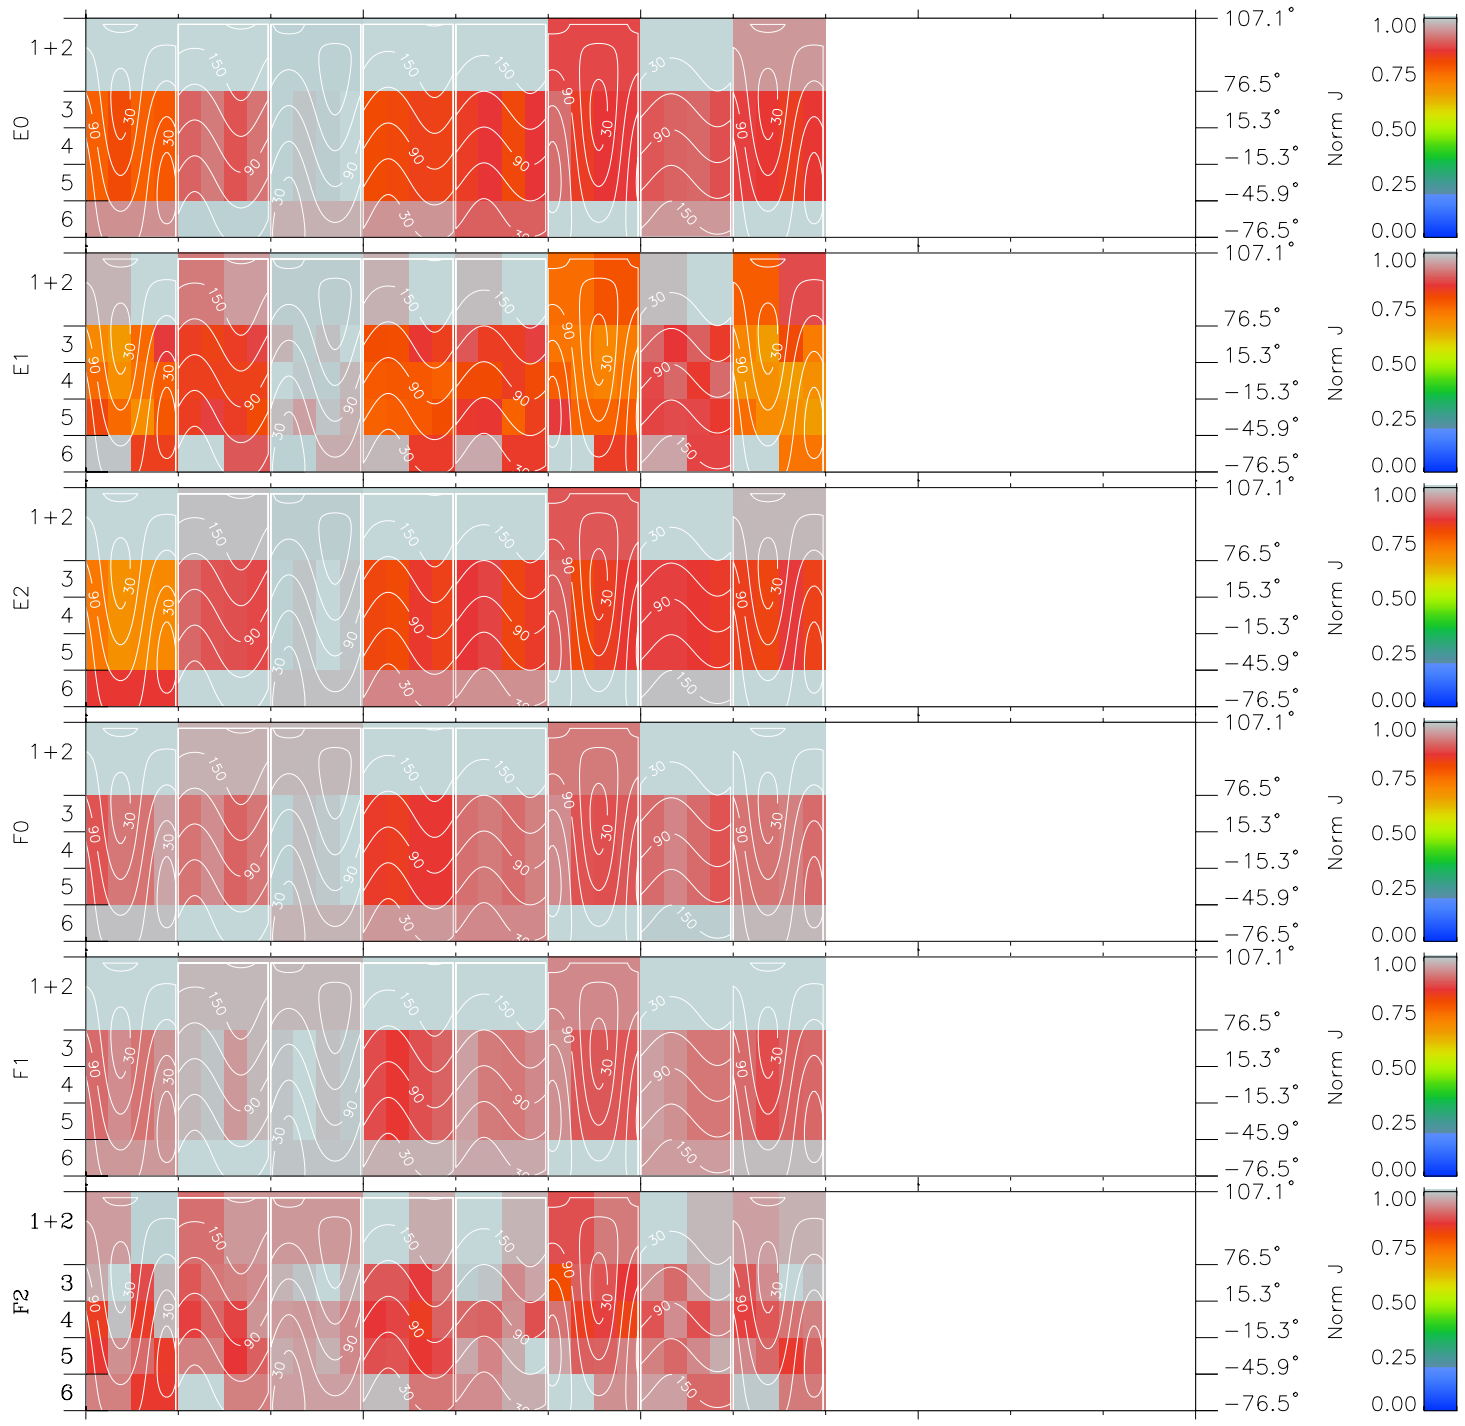

Galileo EPD Real Time All-Sky Anisotropies 98346

Software Version: RTSKY_NORM V 1.20
 Data Production: 06-03-00
 Plot Production: Sun Sep 16 18:20:38 2001
 Color File: wondr3
 Geofactor File: 1.1

00:00:00 1998-346	346-06	346-12	346-18	00:00:00 1998-347	X JSE(R _j)
+ -103.48	+ -104.16	+ -104.84	+ -105.51	+ -106.17	Y JSE(R _j)
41.51	41.33	41.15	40.96	40.77	Z JSE(R _j)
2.40	2.43	2.46	2.49	2.52	

- ◇ = Jupiter look direction
- = Corotation look direction