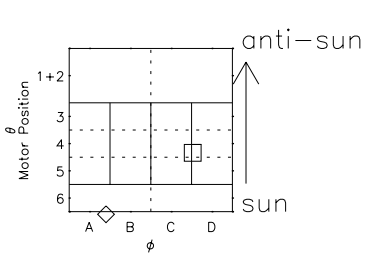

Galileo EPD Real Time All-Sky Anisotropies 98346

Software Version: RTSKY_NORM V 1.20
 Data Production: 06-03-00
 Plot Production: Sun Sep 16 18:20:38 2001
 Color File: wondr3
 Geofactor File: 1.1

00:00:00 1998-346	346-06	346-12	346-18	00:00:00 1998-347	X JSE(R _j)
+ -103.48	+ -104.16	+ -104.84	+ -105.51	+ -106.17	Y JSE(R _j)
41.51	41.33	41.15	40.96	40.77	Z JSE(R _j)
2.40	2.43	2.46	2.49	2.52	

- ◇ = Jupiter look direction
- = Corotation look direction