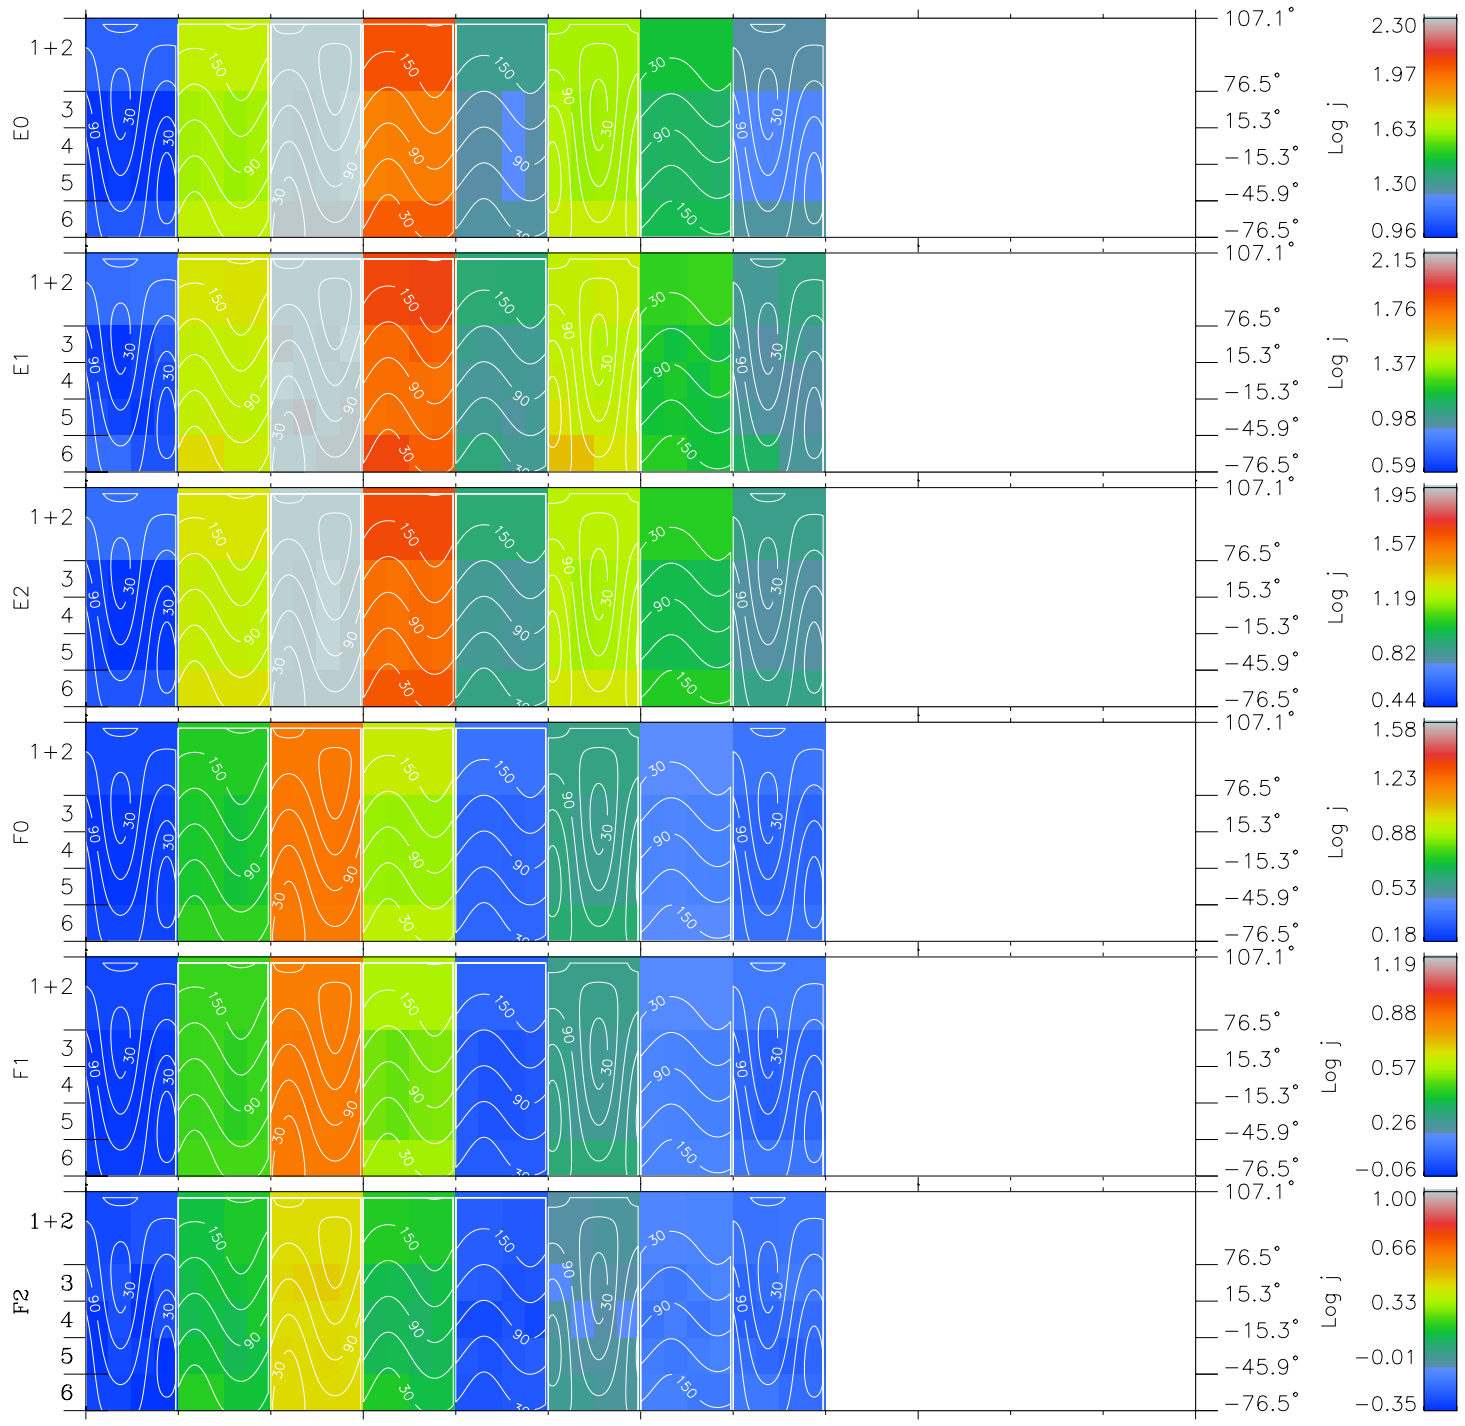

Galileo EPD Real Time All-Sky Anisotropies 98346

Software Version: RTSKY_FLUX V 1.20
 Data Production: 06-03-00
 Plot Production: Sun Sep 16 18:20:29 2001
 Color File: wondr3
 Geofactor File: 1.1

Time	346-06	346-12	346-18	00:00:00 1998-347	X JSE(R _j)	Y JSE(R _j)	Z JSE(R _j)	
00:00:00 1998-346	-103.48	-104.16	-104.84	-105.51	-106.17	41.51	40.77	2.40
	41.51	41.33	41.15	40.96	40.77	2.40	2.52	
	2.40	2.43	2.46	2.49	2.52			

- ◇ = Jupiter look direction
- = Corotation look direction