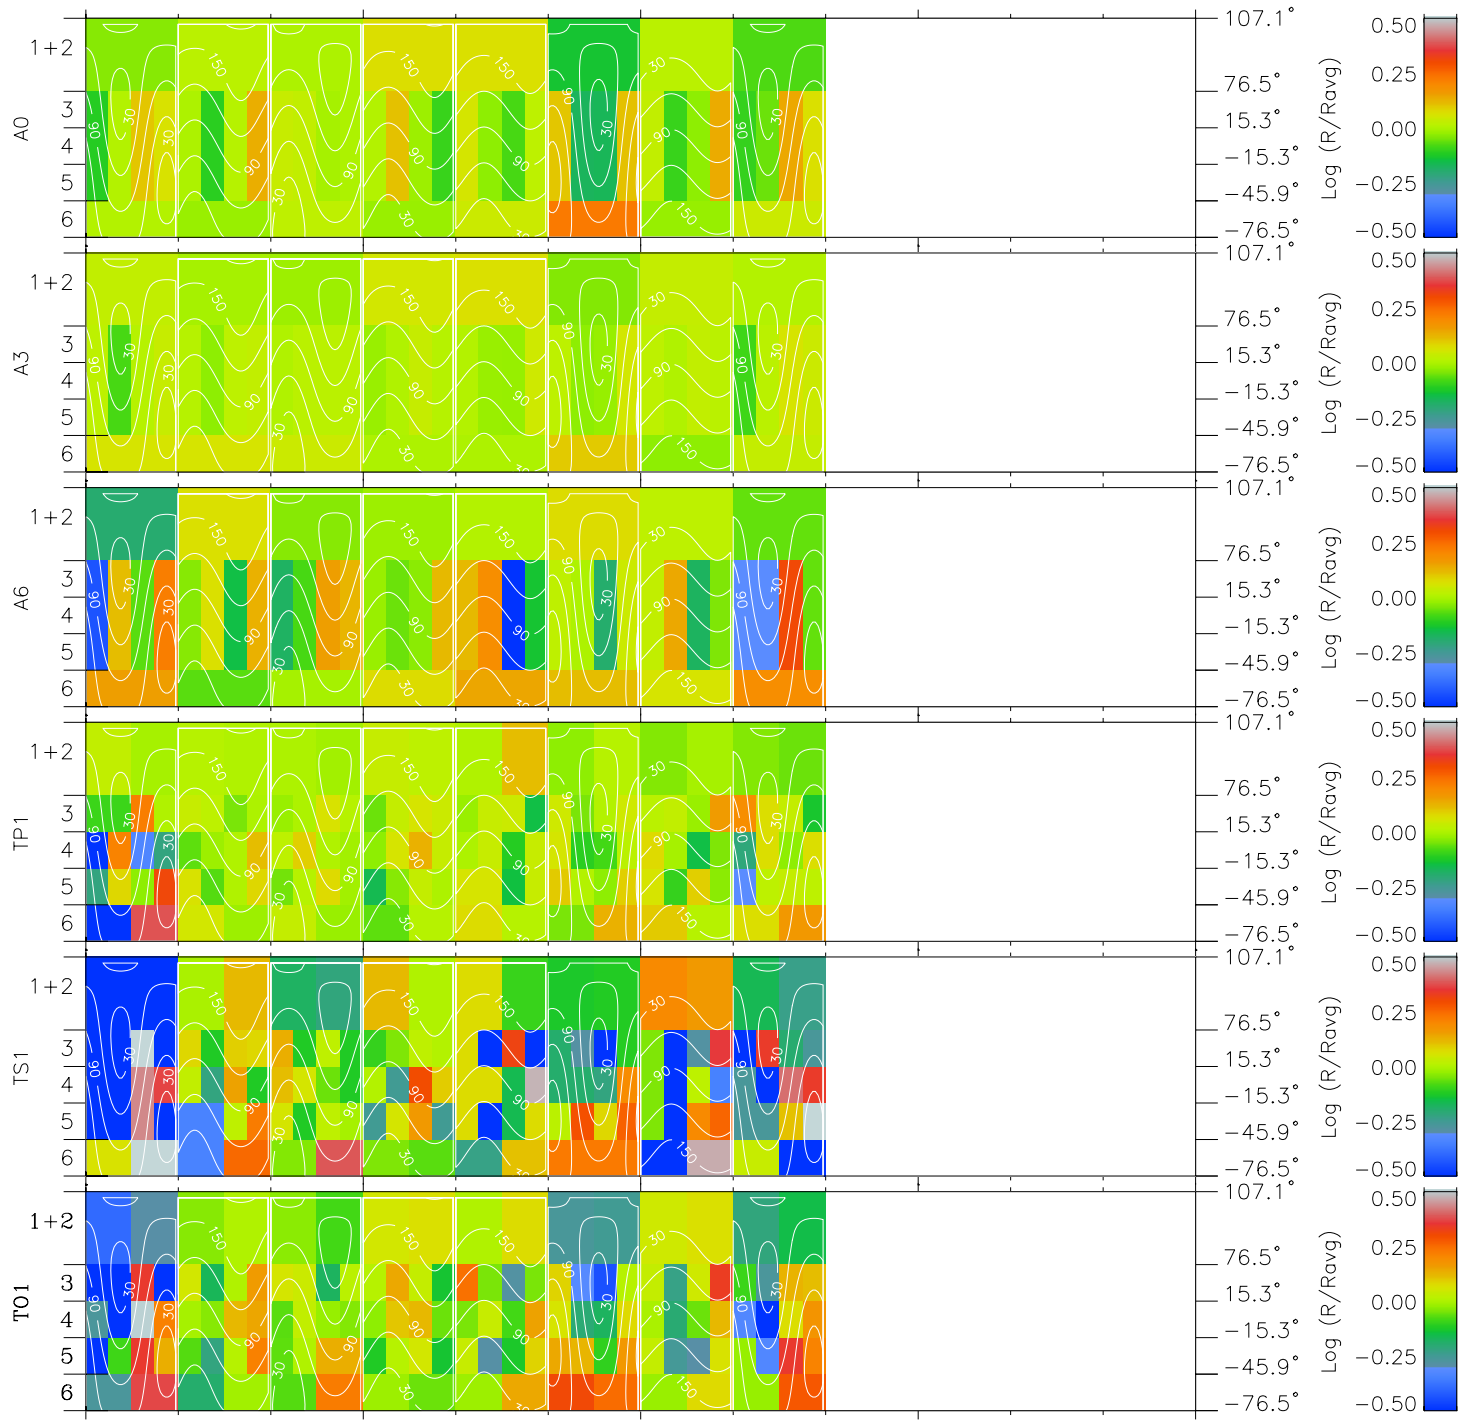

Galileo EPD Real Time All-Sky Anisotropies 98346

Software Version: RTSKY_MEAN V 1.20
 Data Production: 06-03-00
 Plot Production: Sun Sep 16 18:20:14 2001
 Color File: wondr3
 Geofactor File: 1.1

00:00:00 1998-346	346-06	346-12	346-18	00:00:00 1998-347	X JSE(R _j)
+ -103.48	+ -104.16	+ -104.84	+ -105.51	+ -106.17	Y JSE(R _j)
41.51	41.33	41.15	40.96	40.77	Z JSE(R _j)
2.40	2.43	2.46	2.49	2.52	

- ◇ = Jupiter look direction
- = Corotation look direction