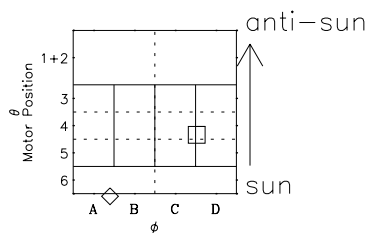

Galileo EPD Real-Time Omni 98346

Software Version: RTLINE_OMNI V 1.20
Data Production: 06-03-00
Plot Production: Sun Sep 16 18:21:31 2001

◇ = Jupiter look direction
□ = Corotation look direction