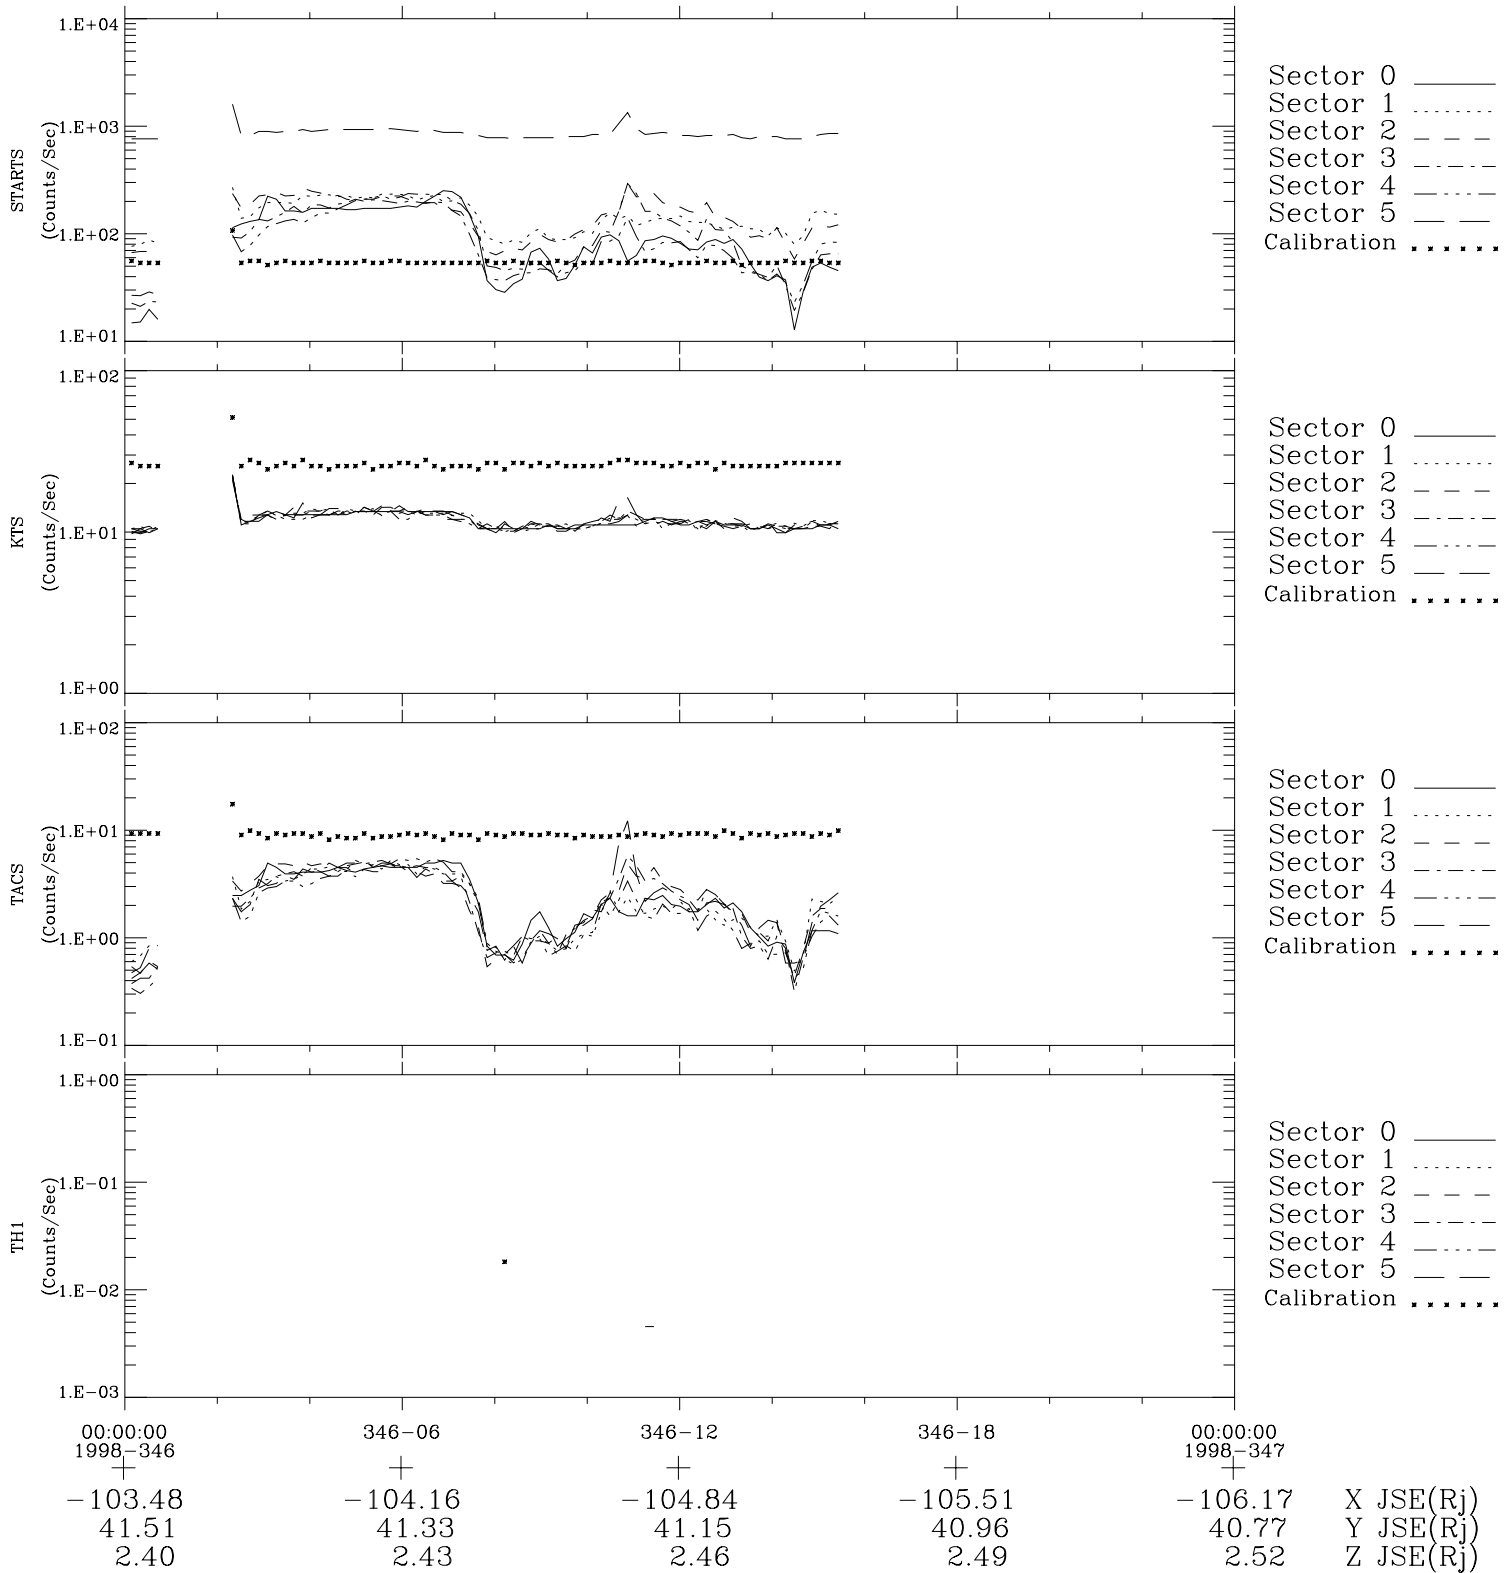

Galileo EPD Real-Time Six-Sector 98346

Software Version: RTLINE_R6 V 1.20
Data Production: 06-03-00
Plot Production: Sun Sep 16 18:21:38 2001

◇ = Jupiter look direction
□ = Corotation look direction