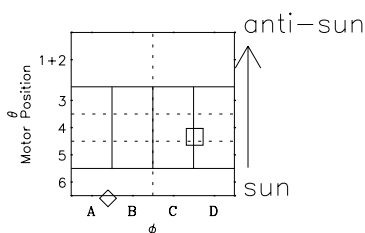

Galileo EPD Real-Time Six-Sector 98346

Software Version: RTLINE_R6 V 1.20
Data Production: 06-03-00
Plot Production: Sun Sep 16 18:21:38 2001

◇ = Jupiter look direction
□ = Corotation look direction