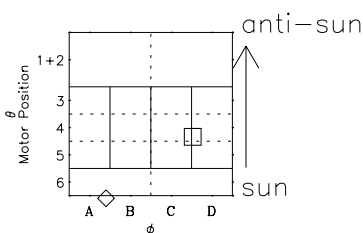

Galileo EPD Real-Time Six-Sector 98346

Software Version: RTLINE_R6 V 1.20
Data Production: 06-03-00
Plot Production: Sun Sep 16 18:21:37 2001

- ◇ = Jupiter look direction
- = Corotation look direction