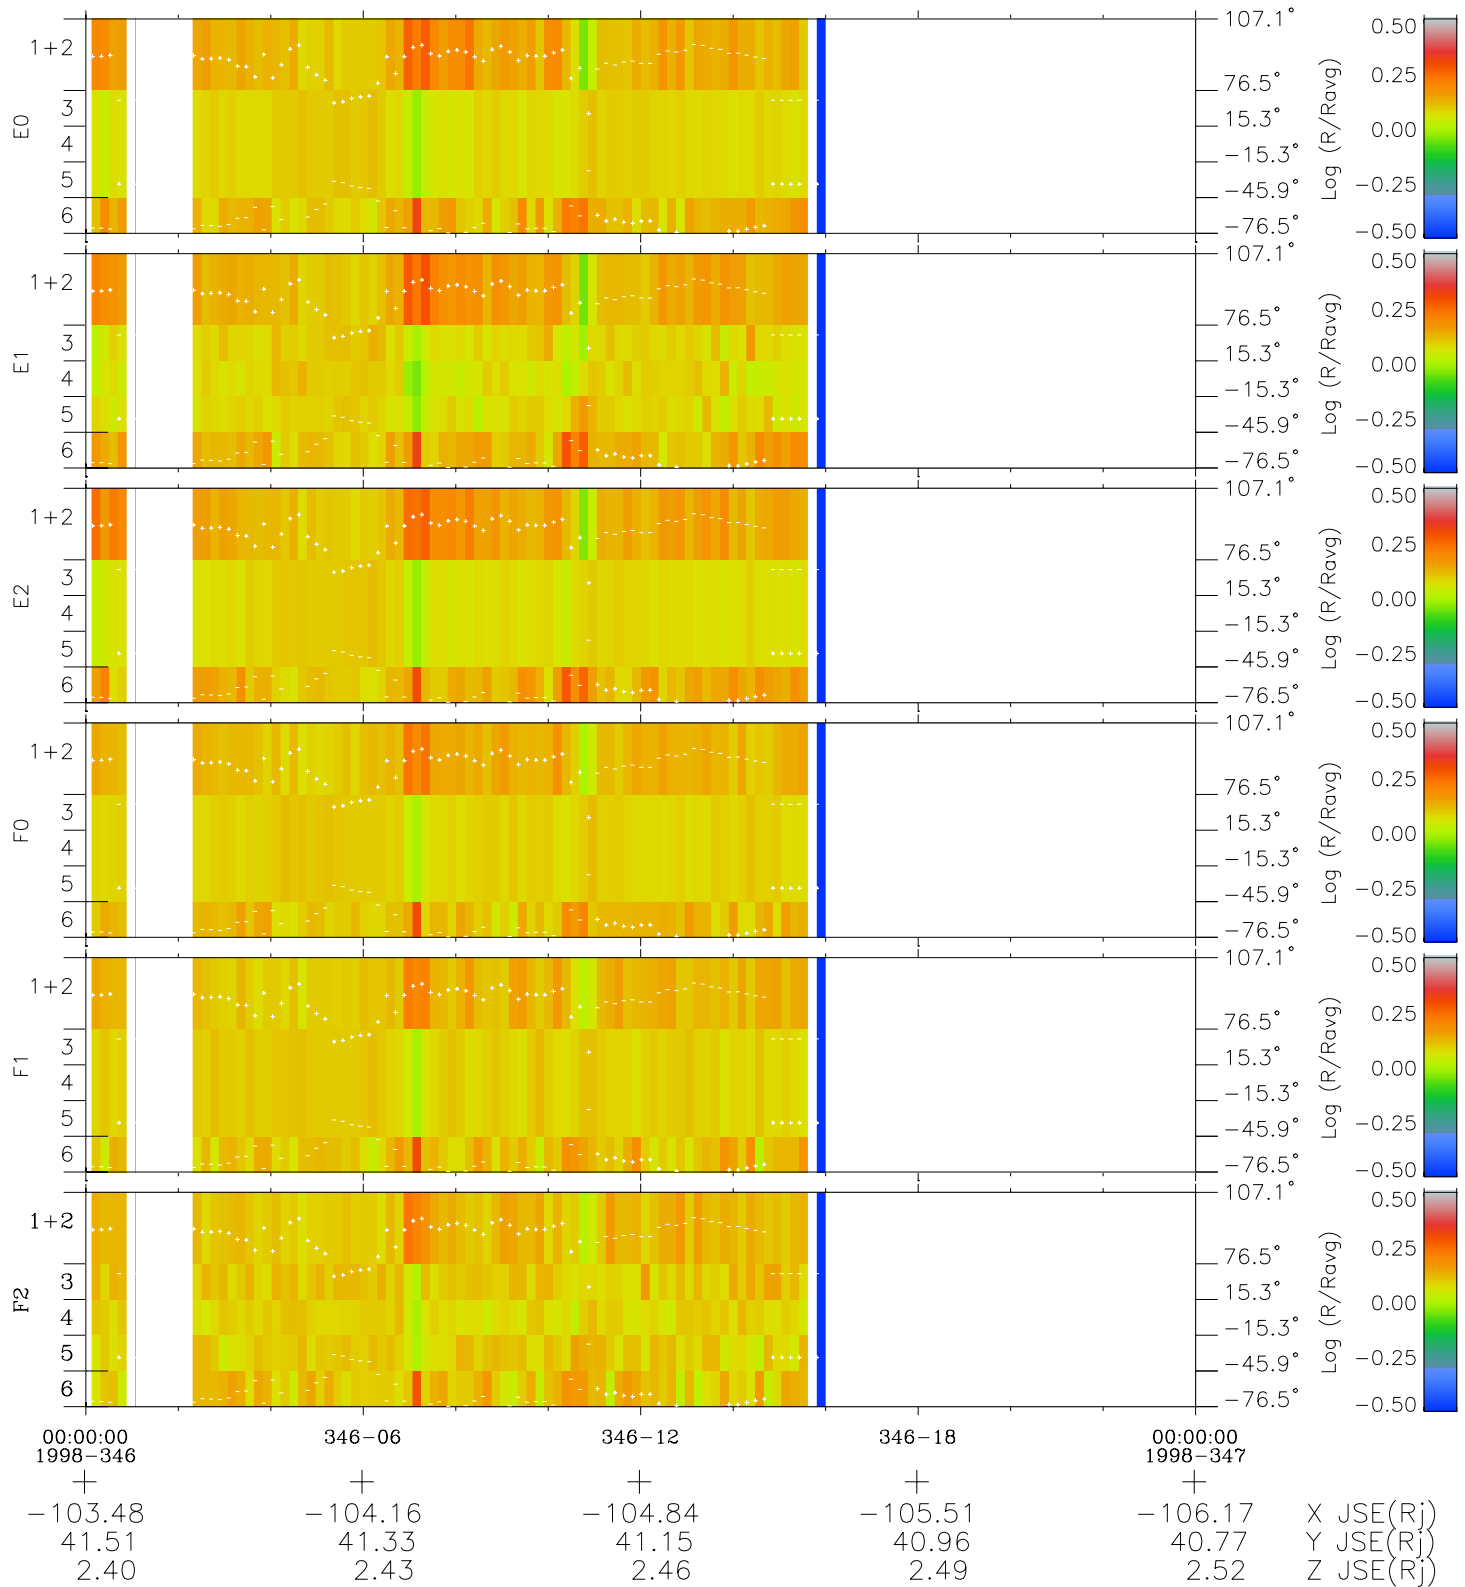

# Galileo EPD Real Elevation Anisotropies 98346

Software Version: RTELEV\_MEAN V 1.20  
 Data Production: 06-03-00  
 Plot Production: Sun Sep 16 18:20:47 2001  
 Color File: wondr3  
 Geofactor File: 1.1

$\diamond$  = Jupiter look direction  
 $\square$  = Corotation look direction