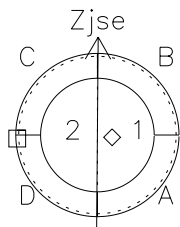

# Galileo EPD Real Elevation Anisotropies 98346

Software Version: RTELEV\_MEAN V 1.20  
 Data Production: 06-03-00  
 Plot Production: Sun Sep 16 18:20:47 2001  
 Color File: wondr3  
 Geofactor File: 1.1

$\diamond$  = Jupiter look direction  
 $\square$  = Corotation look direction