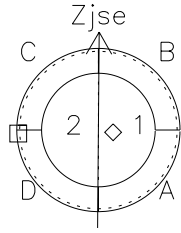

Galileo EPD Real Time Azimuth Anisotropies 98346

Software Version: RTAZIM_NORM V 1.20
Data Production: 06-03-00
Plot Production: Sun Sep 16 18:21:23 2001
Color File: wondr3
Geofactor File: 1.1

00:00:00 1998-346	346-06	346-12	346-18	00:00:00 1998-347	
+	+	+	+	+	X JSE(R _j)
-103.48	-104.16	-104.84	-105.51	-106.17	Y JSE(R _j)
41.51	41.33	41.15	40.96	40.77	Z JSE(R _j)
2.40	2.43	2.46	2.49	2.52	

- ◇ = Jupiter look direction
- = Corotation look direction