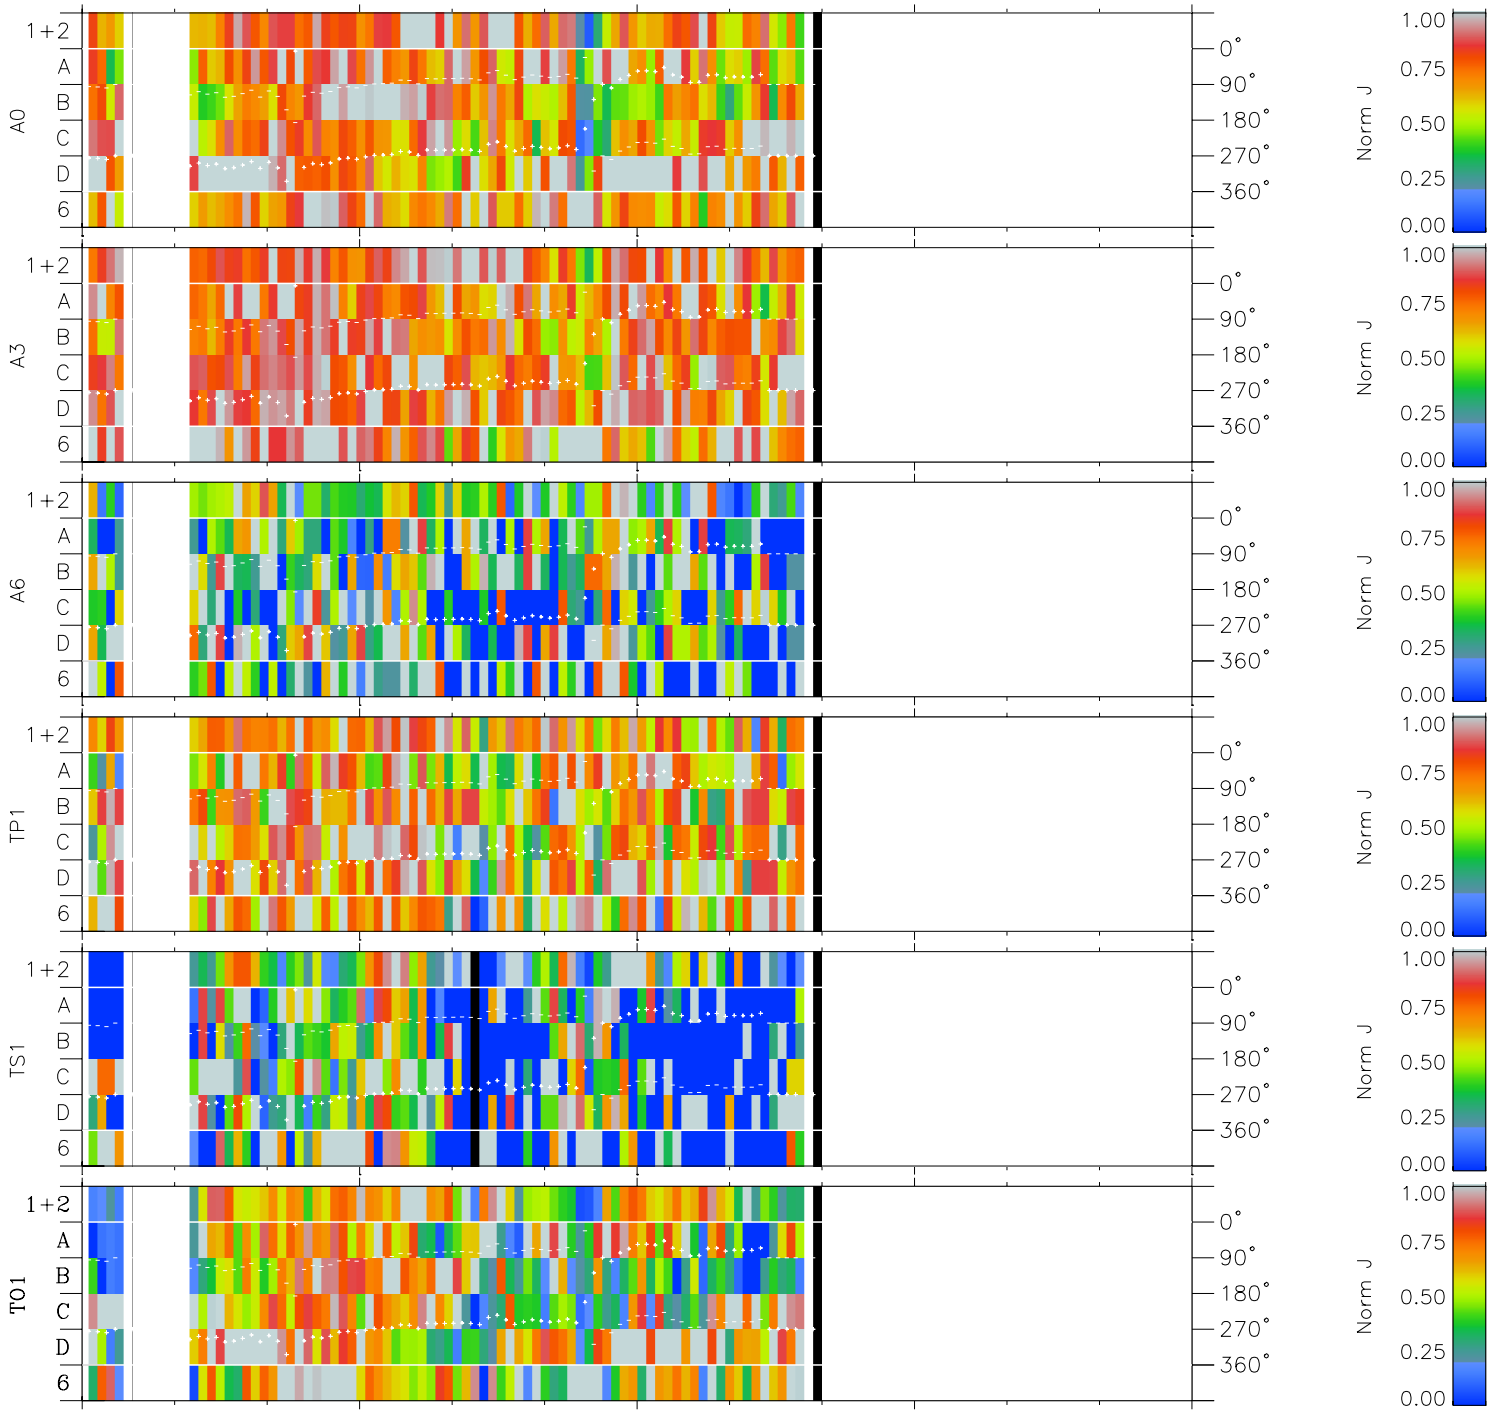

Galileo EPD Real Time Azimuth Anisotropies 98346

Software Version: RTAZIM_NORM V 1.20
Data Production: 06-03-00
Plot Production: Sun Sep 16 18:21:23 2001
Color File: wondr3
Geofactor File: 1.1

00:00:00 1998-346	346-06	346-12	346-18	00:00:00 1998-347	
+	+	+	+	+	X JSE(R _j)
-103.48	-104.16	-104.84	-105.51	-106.17	Y JSE(R _j)
41.51	41.33	41.15	40.96	40.77	Z JSE(R _j)
2.40	2.43	2.46	2.49	2.52	

- ◇ = Jupiter look direction
- = Corotation look direction