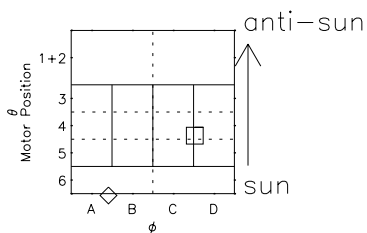

Galileo EPD Real Time R6 Electrons Spectra 98345

Software Version: RTSPEC_R6 V 1.20
 Data Production: 06-03-00
 Plot Production: Sun Sep 16 18:12:15 2001
 Color File: wondr3
 Geofactor File: 1.1

- ◇ = Jupiter look direction
- = Corotation look direction