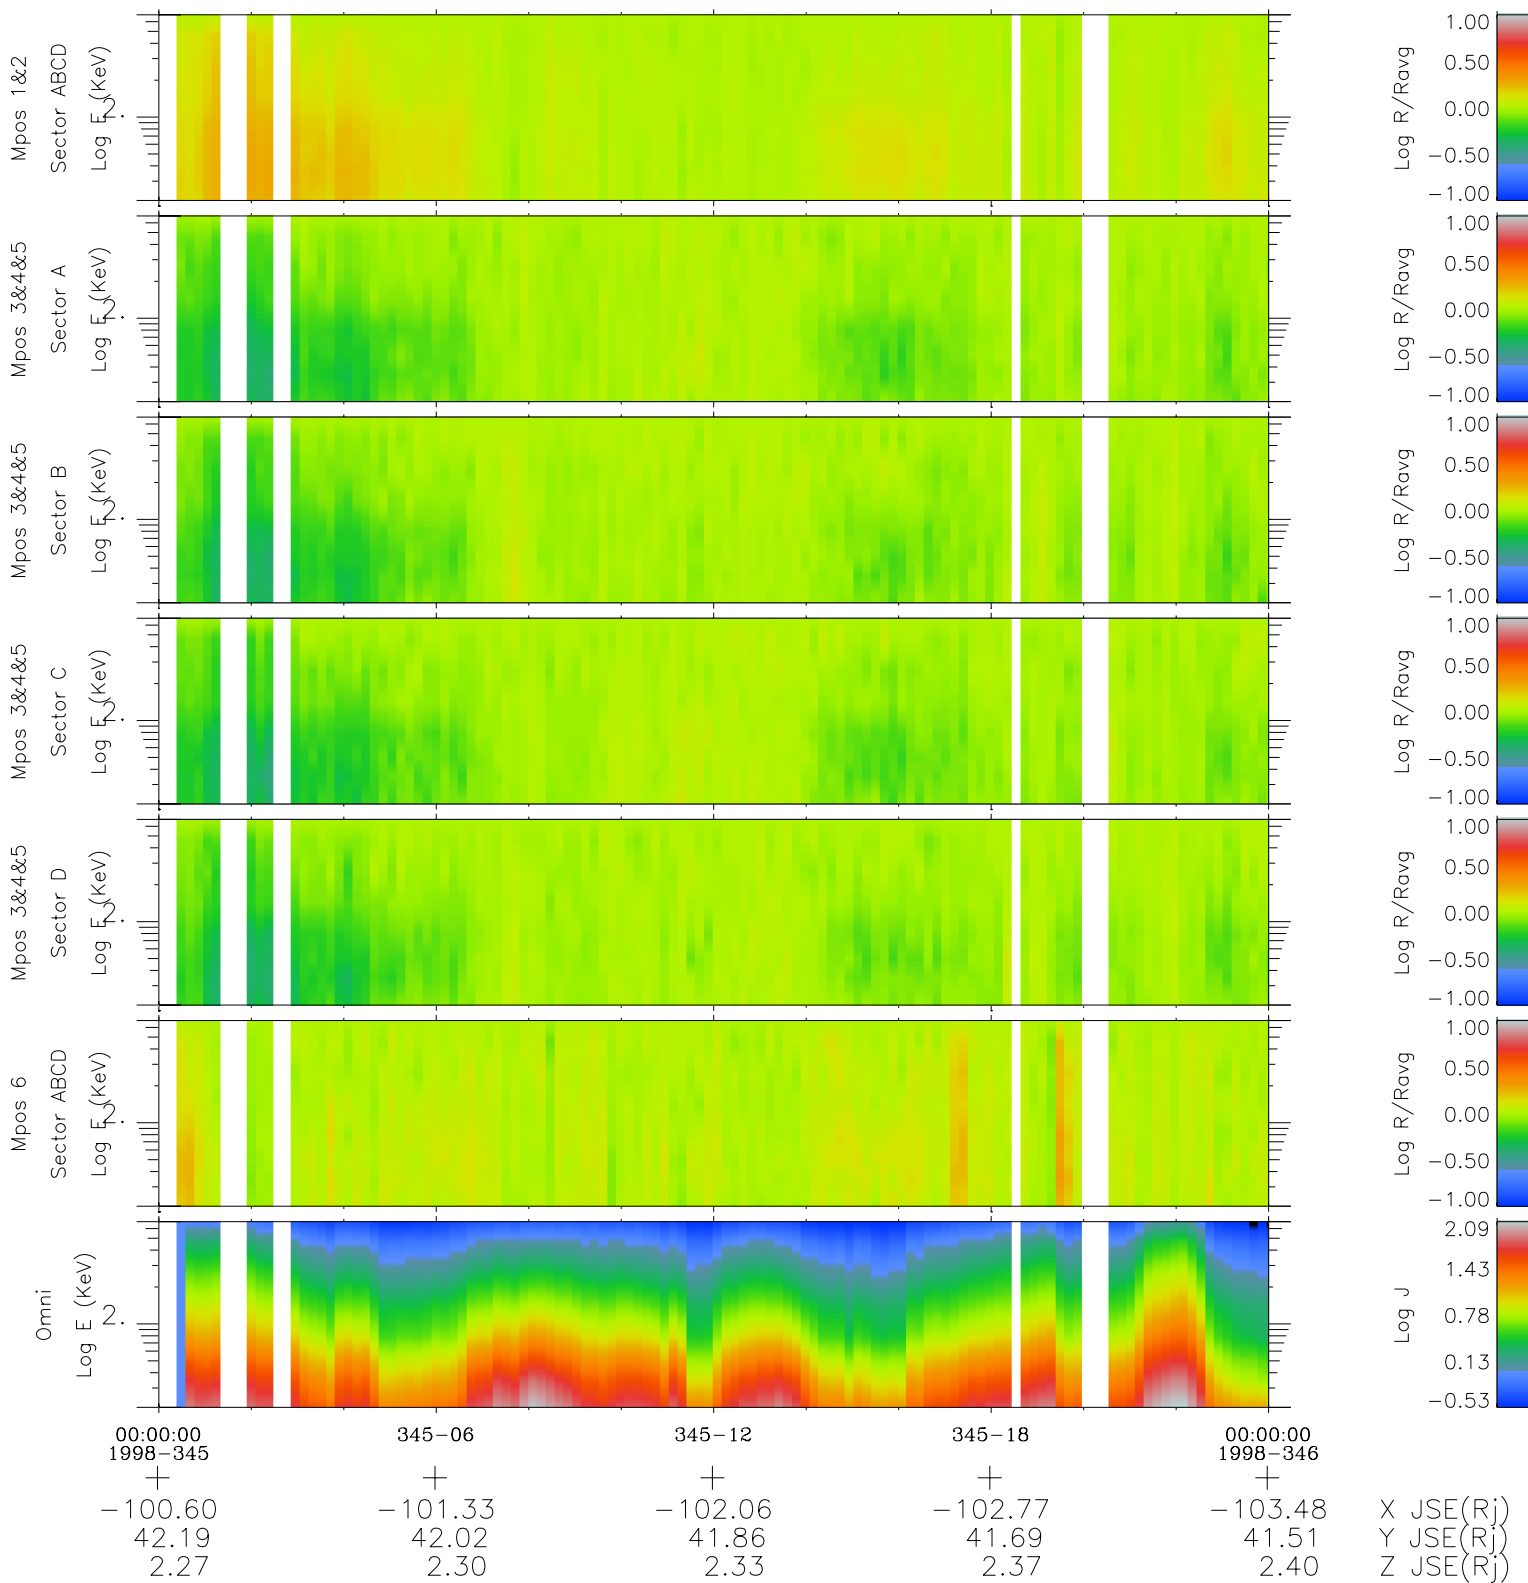

Galileo EPD Real Time R6 Electrons Spectra 98345

Software Version: RTSPEC_R6 V 1.20
 Data Production: 06-03-00
 Plot Production: Sun Sep 16 18:12:15 2001
 Color File: wondr3
 Geofactor File: 1.1

- ◇ = Jupiter look direction
- = Corotation look direction