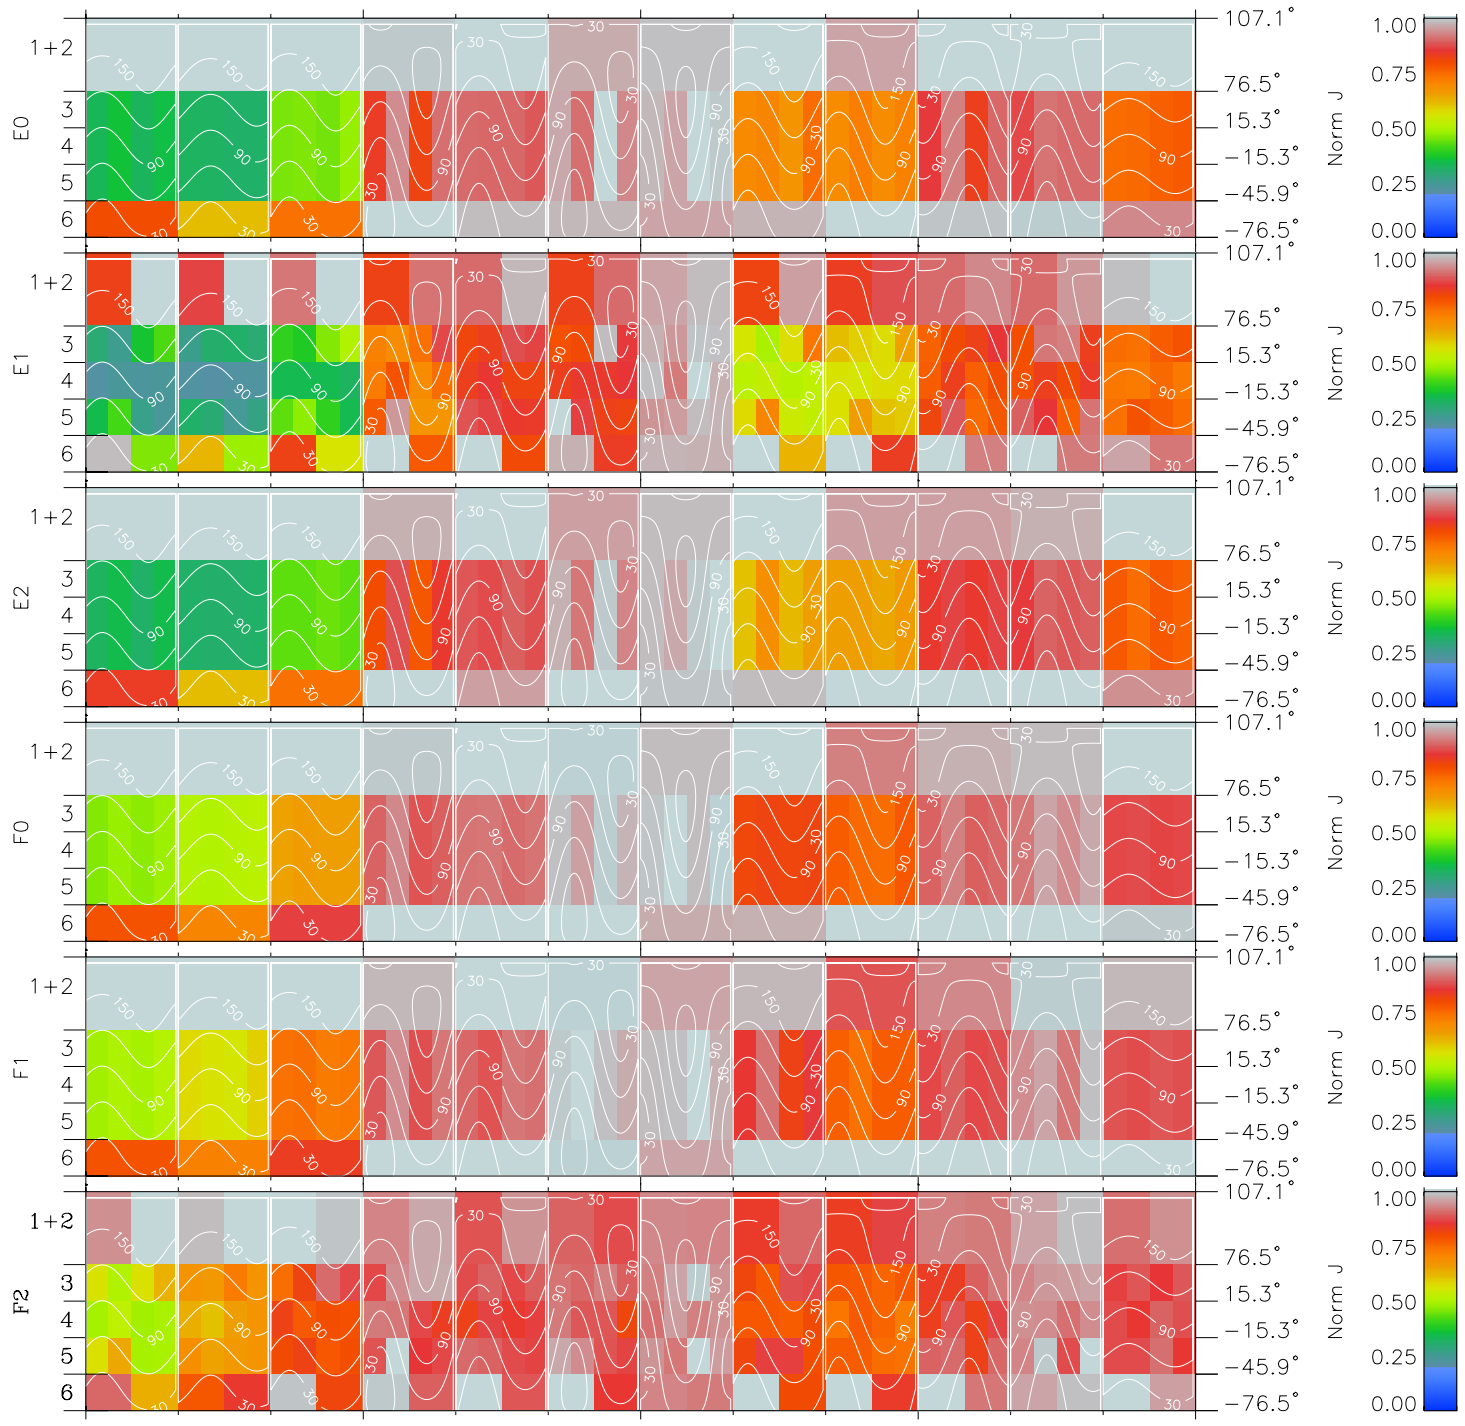

# Galileo EPD Real Time All-Sky Anisotropies 98345

Software Version: RTSKY\_NORM V 1.20  
 Data Production: 06-03-00  
 Plot Production: Sun Sep 16 18:13:02 2001  
 Color File: wondr3  
 Geofactor File: 1.1

00:00:00 1998-345	345-06	345-12	345-18	00:00:00 1998-346	X JSE(R <sub>j</sub> )
+ -100.60 42.19 2.27	+ -101.33 42.02 2.30	+ -102.06 41.86 2.33	+ -102.77 41.69 2.37	+ -103.48 41.51 2.40	Y JSE(R <sub>j</sub> ) Z JSE(R <sub>j</sub> )

- ◇ = Jupiter look direction
- = Corotation look direction